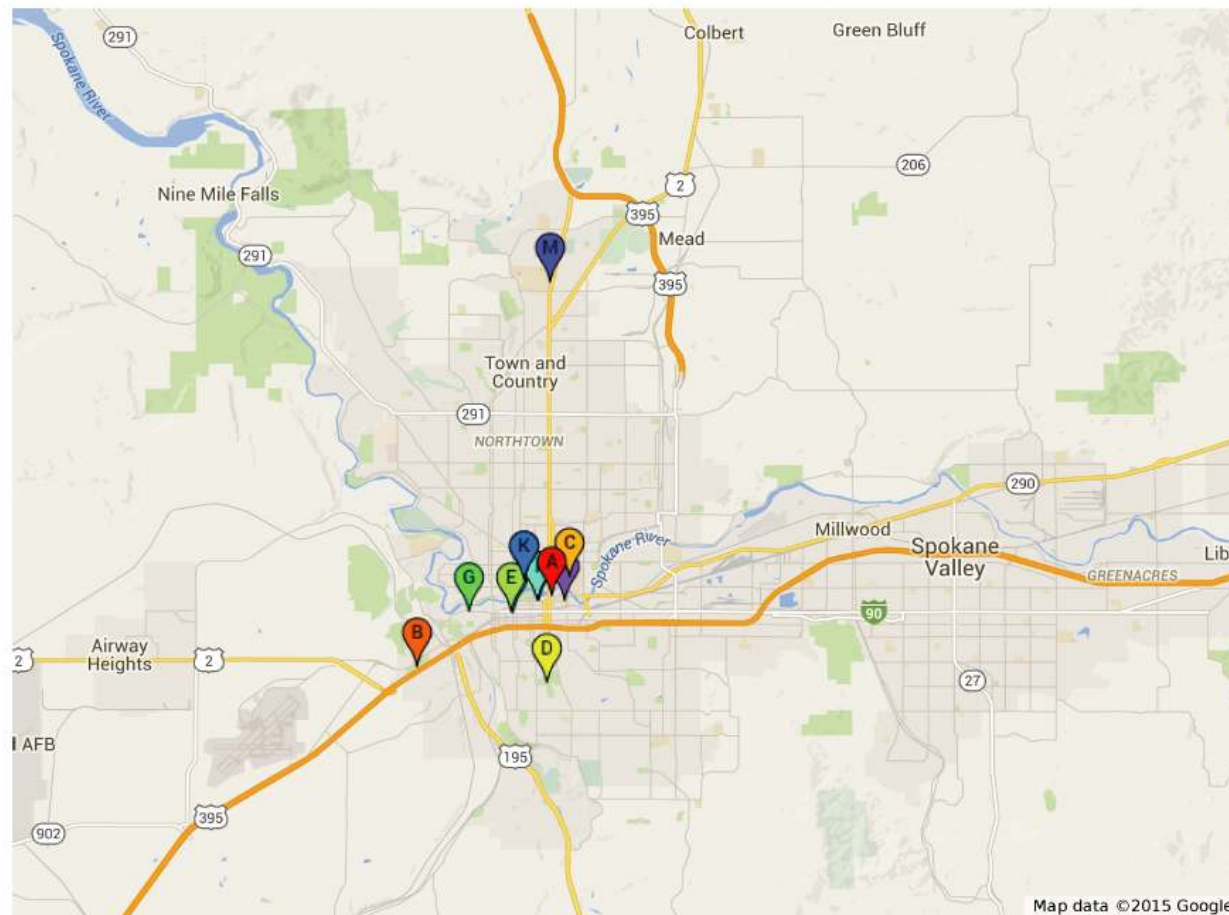

Courtyard Spokane Downtown at the Convention Center

Local Area Attractions Map

-  Courtyard Spokane Downtown at the Convention Center
-  John A. Finch Arboretum
-  Gonzaga University
-  Manito Park
-  Martin Woldson Theater at the Fox
-  Mt Spokane
-  Northwest Museum of Art and Culture
-  Riverfront Park
-  Spokane Convention Center
-  Spokane Symphony
-  Spokane Arena
-  Spokane Arena
-  Wonderland Family Fun Center
-  Washington State University Spokane
-  Silverwood Theme Park

A. Courtyard Spokane Downtown at the Convention Center
401 North Riverpoint Boulevard, Spokane, WA 99202
www.marriott.com
(509) 456-7600

B. John A. Finch Arboretum
3404 West Woodland Boulevard, Spokane, WA 99224
spokane parks.org
(509) 624-4832

C. Gonzaga University
502 East Boone Avenue, Spokane, WA 99202
www.gonzaga.edu
(509) 328-4220

D. Manito Park
1702 South Grand Boulevard, Spokane, WA 99203
spokane parks.org
(509) 625-6200

E. Martin Woldson Theater at the Fox
1001 West Sprague Avenue, Spokane, WA 99201
www.martinwoldsontheater.com
(509) 624-1200