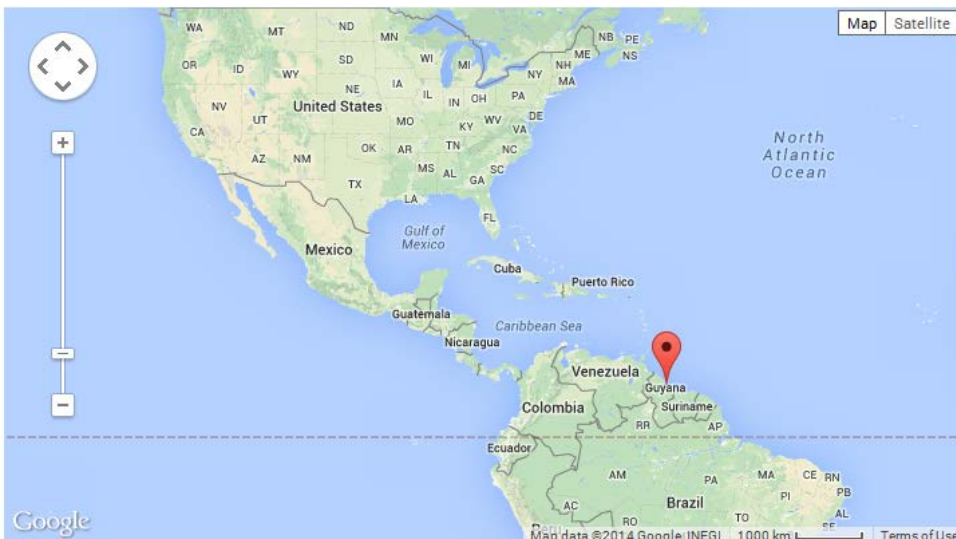

Local Tourist Attractions

Castellani House
St. George's Cathedral
Umana Yana
Stabroek Market
Guyana National Museum
Guyana National Cricket Stadium
Promenade Gardens
Light House
Kaieteur Falls