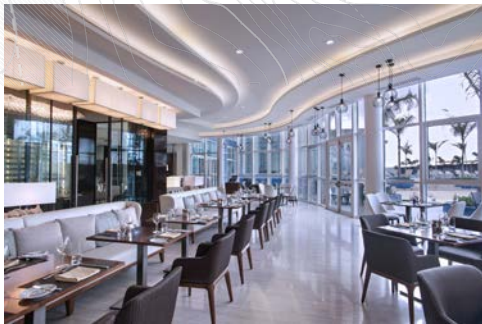

Hotel Amenities

Terra Mare Restaurant

Terra is Latin for Earth. Mare is Latin for Sea. Combining Earth, Water and our Kitchen's Fire to make an experience-driven dining. Earthy flavors found both in our wine and food offerings. Seafood freshness delivered daily. Breakfast. Lunch. Dinner. Fine dining featuring buffets and action stations with food served quickly and made fresh to order. Menu reflecting the seasonal changes of Terra and Mare. International. Multicultural. Vibrant. Radiant. Engaging. Authentic. Sophisticated.

Breakfast: 06:30am to 11:00am

Lunch: 12:00pm to 4:00pm

Dinner: 05:00pm to 11:00pm

Caribe Boardwalk Pool Bar & Grill

Rich Caribbean beats and flavors. Soca, Calypso & Reggae. Tamarind, Mango & Cassava. A place to get Together, Soak up the sun, Swim, Play, and Relax. Watch your day's worries set sail to the sunset. Kick back your shoes. Sip fresh coconut water, tropical juices, international cocktails, or crisp wine. Replenish your 'fuel' with universal culinary specialties at the pool bar & grill. Enjoy at ease, casual yet refined fun at your own pace.

Pool Side Menu: 11am- 10pm

Great Room

A place to connect or disconnect. A space to relax, think, create, meet...and make your own. Free Wi-Fi so you can catch up on the latest feeds. Bar service and menu to fit your schedule.

Open: 7am-1am

Fitness Center

Complete with cardio, strength and free weight equipment. Locker rooms and showers.

Open 24 hours