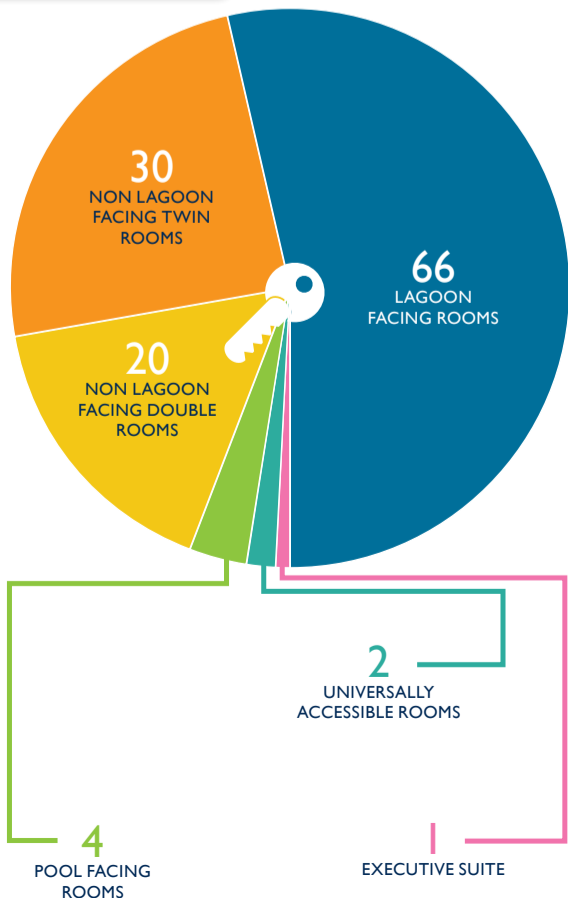

ROOMS

123
MODERN, UPMARKET BEDROOMS

IN-ROOM FACILITIES

- FREE WiFi
200MB PER ROOM / PER DAY
- EXECUTIVE WORK DESK
- EUROPEAN & UK ADAPTORS
- MINIBAR FRIDGE
- ELECTRONIC SAFE
- TEA & COFFEE MAKING-FACILITIES
- SEPARATE BATH & SHOWER
- LCD FLAT SCREEN & DSTV
- INDIVIDUALLY CONTROLLED
- TELEPHONE
- HAIRDRYER
- INTERLEADING LAGOON FACING ROOMS

HOTEL FACILITIES & SERVICES

24 HOUR SECURITY

24 HOUR RECEPTION

200MB PER DAY

R 25 PER DAY PARKING

HEATED OUTDOOR SWIMMING POOL

BAR

BREAKFAST RESTAURANT