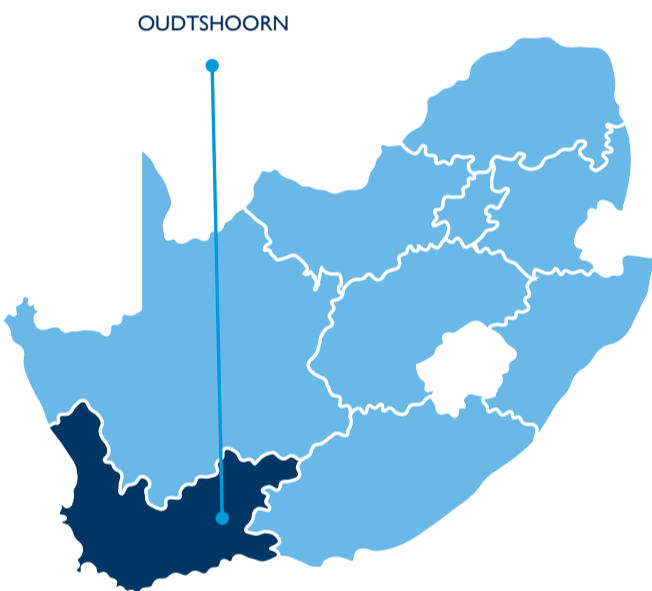

FACT SHEET

PROTEA HOTEL RIEMPIE ESTATE

Baron van Reede Street, Oudtshoorn 6620,
South Africa
Tel: +27 (0) 44 272 6161
Fax: +27 (0) 44 272 6772
Email: ostrich@pixie.co.za

LOCATION

DISTANCE FROM HOTEL

	1 KM CANGO WILDLIFE RANCH
	2 KM C.P. NEL MUSEUM
	2 KM SHOPS AND CITY CENTRE
	13 KM GEORGE AIRPORT
	17 KM OSTRICH SHOW FARMS
	30 M CANGO CAVES
	60 KM BEACH