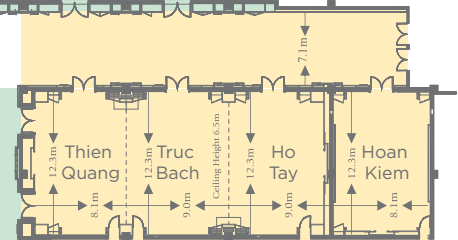

	Dimensions		Capacity				
	L x W x H (m)	Sq.m.	Theater	Classroom	U-Shape	Banquet	Reception
Grand Ballroom	22.0 x 45.5 x 7	1000	950	540	-	700	900
Grand Ballroom I	22.0 x 16.5 x 7	363	260	168	72	200	300
Grand Ballroom II	22.0 x 12.5 x 7	274	180	135	63	150	250
Grand Ballroom III	22.0 x 16.5 x 7	363	260	168	72	200	300
Fansipan Ballroom	15.8 x 30.5 x 7	480	378	210	78	300	450
Fansipan I	15.8 x 11.7 x 7	185	150	45	33	100	150
Fansipan II	15.8 x 11.7 x 7	185	150	45	33	100	150
Fansipan III	15.8 x 7.1 x 7	110	70	24	30	50	100
Event Rooms	12.3 x 26.0 x 6.5	320	220	108	30	200	290
Hoan Kiem	12.3 x 8.1 x 6.5	100	70	30	30	40	120
Ho Tay	12.3 x 9.0 x 6.5	110	70	30	30	40	120
Truc Bach	12.3 x 9.0 x 6.5	110	70	30	30	40	120
Thien Quang	12.3 x 8.1 x 6.5	100	70	30	30	40	120

## THE STUDIO & WEDDING SHOWROOM

	Dimensions			Capacity
	L x W (m)	Height (m)	Sq.m.	Boardroom Set
Song Cau	8.0 x 6.5	4.5	52	12
<b>Song Chay</b>	<b>Angled</b>	<b>4.5</b>	<b>55</b>	<b>12</b>
Song Da	Angled	4.5	51	12
<b>Song Hong</b>	<b>4.5 x 8.5</b>	<b>4.5</b>	<b>39</b>	<b>12</b>
Song Lo	7.0 x 8.0	4.5	55	12
<b>Song Ma</b>	<b>5.5 x 8.5</b>	<b>4.5</b>	<b>45</b>	<b>12</b>
Song Duong	Angled	4.5	55	12

PHOENIX PAVILION

COOL CATS JAZZ CLUB

- I SONG CAU
- II SONG CHAY
- III SONG DA
- IV SONG HONG
- V SONG LO
- VI SONG MA
- VII SONG DUONG

Thang Long Street

JW CAFÉ

PRE-FUNCTION AREA

VIP Waiting Room

- Ho Tay 2: Ho Tay + Truc Bach
- Ho Tay 3: Ho Tay + Truc Bach + Thien Quang
- Truc Bach 2: Truc Bach + Thien Quang