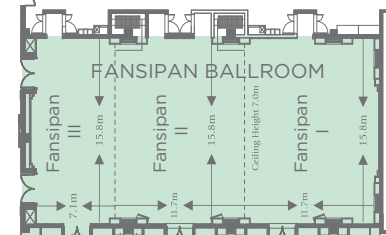

	Dimensions		Capacity				
	L x W x H (m)	Sq.m.	Theater	Classroom	U-Shape	Banquet	Reception
Grand Ballroom	22.0 x 45.5 x 7	1000	950	540	-	700	900
Grand Ballroom I	22.0 x 16.5 x 7	363	260	168	72	200	300
Grand Ballroom II	22.0 x 12.5 x 7	274	180	135	63	150	250
Grand Ballroom III	22.0 x 16.5 x 7	363	260	168	72	200	300
Fansipan Ballroom	15.8 x 30.5 x 7	480	378	210	78	300	450
Fansipan I	15.8 x 11.7 x 7	185	150	45	33	100	150
Fansipan II	15.8 x 11.7 x 7	185	150	45	33	100	150
Fansipan III	15.8 x 7.1 x 7	110	70	24	30	50	100
Event Rooms	12.3 x 26.0 x 6.5	320	220	108	30	200	290
Hoan Kiem	12.3 x 8.1 x 6.5	100	70	30	30	40	120
Ho Tay	12.3 x 9.0 x 6.5	110	70	30	30	40	120
Truc Bach	12.3 x 9.0 x 6.5	110	70	30	30	40	120
Thien Quang	12.3 x 8.1 x 6.5	100	70	30	30	40	120

## THE STUDIO & WEDDING SHOWROOM

	Dimensions			Capacity
	L x W (m)	Height (m)	Sq.m.	Boardroom Set
Song Cau	8.0 x 6.5	4.5	52	12
<b>Song Chay</b>	<b>Angled</b>	<b>4.5</b>	<b>55</b>	<b>12</b>
Song Da	Angled	4.5	51	12
<b>Song Hong</b>	<b>4.5 x 8.5</b>	<b>4.5</b>	<b>39</b>	<b>12</b>
Song Lo	7.0 x 8.0	4.5	55	12
<b>Song Ma</b>	<b>5.5 x 8.5</b>	<b>4.5</b>	<b>45</b>	<b>12</b>
Song Duong	Angled	4.5	55	12

PHOENIX PAVILION

COOL CATS JAZZ CLUB

- I SONG CAU
- II SONG CHAY
- III SONG DA
- IV SONG HONG
- V SONG LO
- VI SONG MA
- VII SONG DUONG

Thang Long Street

JW CAFÉ

PRE-FUNCTION AREA

VIP Waiting Room

- Ho Tay 2: Ho Tay + Truc Bach
- Ho Tay 3: Ho Tay + Truc Bach + Thien Quang
- Truc Bach 2: Truc Bach + Thien Quang