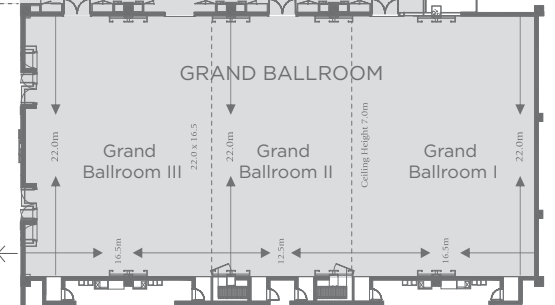

	Dimensions		Capacity				
	L x W x H (m)	Sq.m.	Theater	Classroom	U-Shape	Banquet	Reception
Grand Ballroom	22.0 x 45.5 x 7	1000	950	540	-	700	900
Grand Ballroom I	22.0 x 16.5 x 7	363	260	168	72	200	300
Grand Ballroom II	22.0 x 12.5 x 7	274	180	135	63	150	250
Grand Ballroom III	22.0 x 16.5 x 7	363	260	168	72	200	300
Fansipan Ballroom	15.8 x 30.5 x 7	480	378	210	78	300	450
Fansipan I	15.8 x 11.7 x 7	185	150	45	33	100	150
Fansipan II	15.8 x 11.7 x 7	185	150	45	33	100	150
Fansipan III	15.8 x 7.1 x 7	110	70	24	30	50	100
Event Rooms	12.3 x 26.0 x 6.5	320	220	108	30	200	290
Hoan Kiem	12.3 x 8.1 x 6.5	100	70	30	30	40	120
Ho Tay	12.3 x 9.0 x 6.5	110	70	30	30	40	120
Truc Bach	12.3 x 9.0 x 6.5	110	70	30	30	40	120
Thien Quang	12.3 x 8.1 x 6.5	100	70	30	30	40	120

## THE STUDIO & WEDDING SHOWROOM

	Dimensions			Capacity
	L x W (m)	Height (m)	Sq.m.	Boardroom Set
Song Cau	8.0 x 6.5	4.5	52	12
<b>Song Chay</b>	<b>Angled</b>	<b>4.5</b>	<b>55</b>	<b>12</b>
Song Da	Angled	4.5	51	12
<b>Song Hong</b>	<b>4.5 x 8.5</b>	<b>4.5</b>	<b>39</b>	<b>12</b>
Song Lo	7.0 x 8.0	4.5	55	12
<b>Song Ma</b>	<b>5.5 x 8.5</b>	<b>4.5</b>	<b>45</b>	<b>12</b>
Song Duong	Angled	4.5	55	12

PHOENIX PAVILION

COOL CATS JAZZ CLUB

- I SONG CAU
- II SONG CHAY
- III SONG DA
- IV SONG HONG
- V SONG LO
- VI SONG MA
- VII SONG DUONG

Thang Long Street

JW CAFÉ

PRE-FUNCTION AREA

VIP Waiting Room

- Ho Tay 2: Ho Tay + Truc Bach
- Ho Tay 3: Ho Tay + Truc Bach + Thien Quang
- Truc Bach 2: Truc Bach + Thien Quang