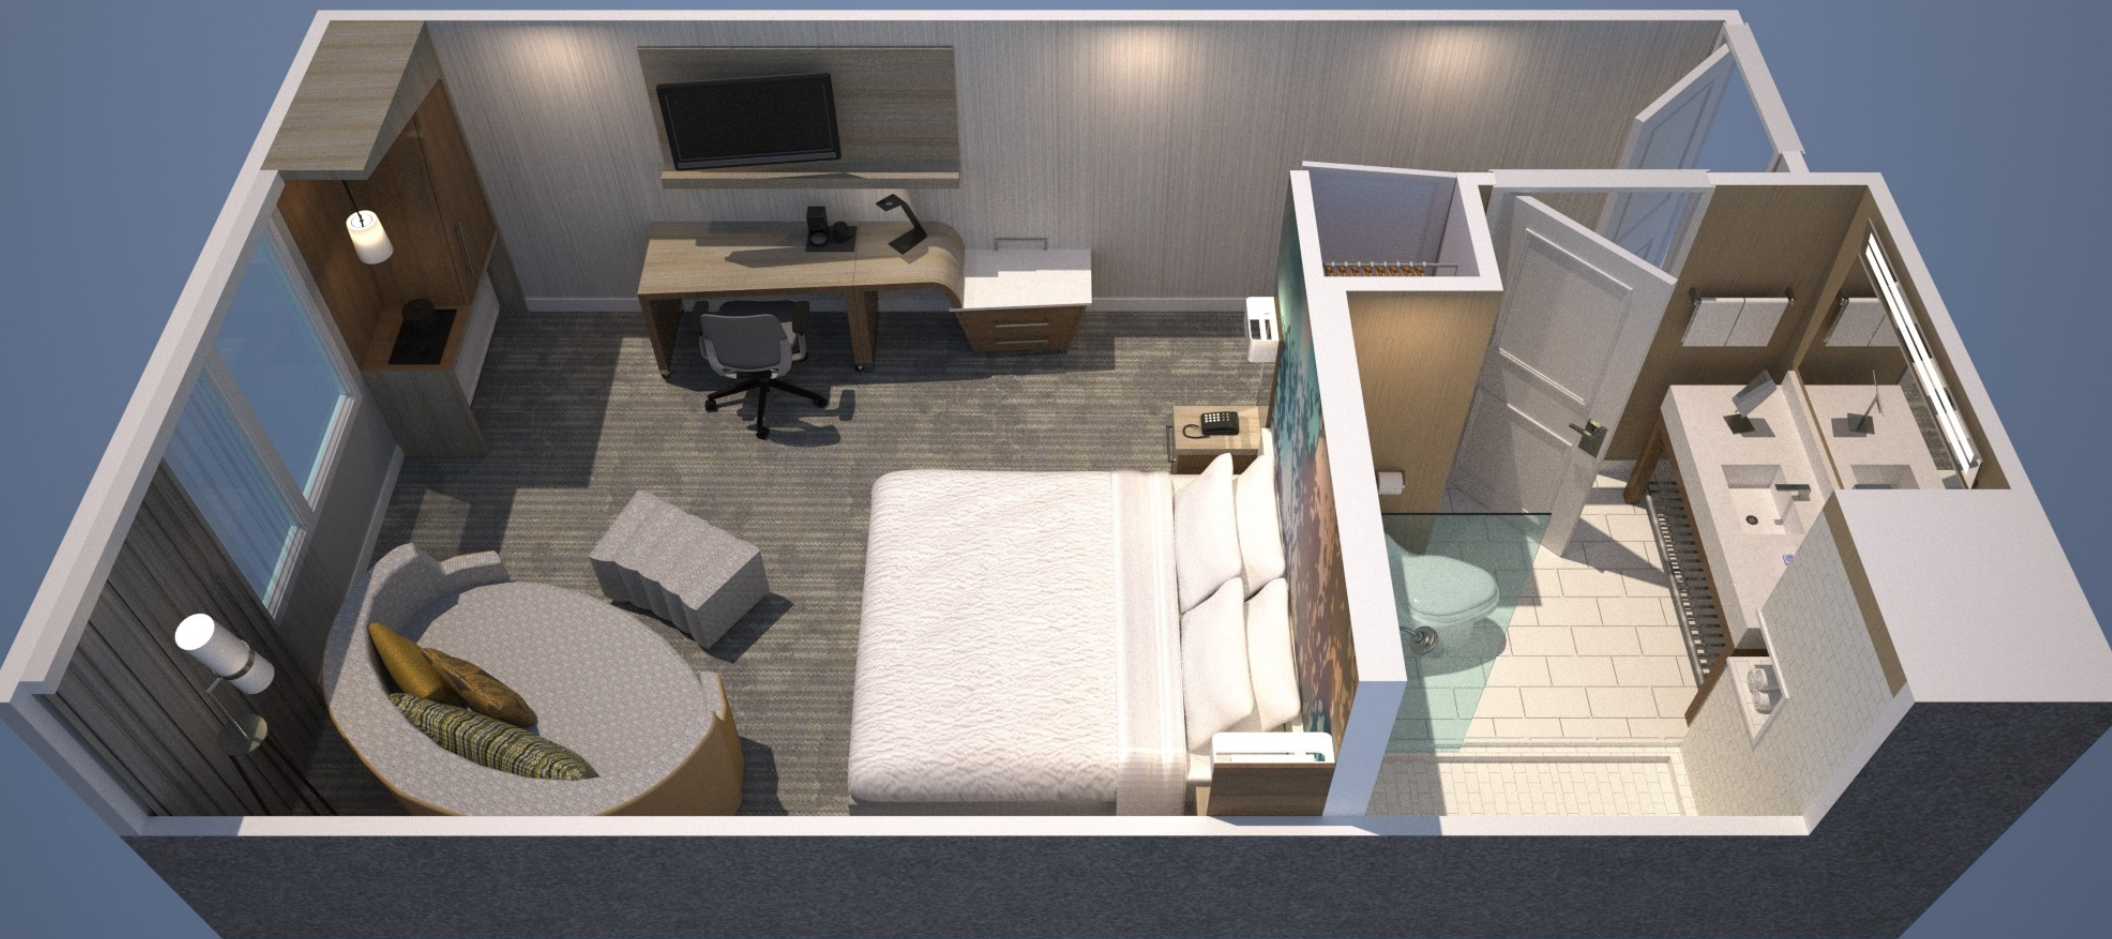

King Guestroom

503 NEWBURG RD.  
SHIPPENSBURG, PA  
17257

COURTYARD SHIPPENSBURG

717-477-0680

[www.marriott.com/harsb](http://www.marriott.com/harsb)