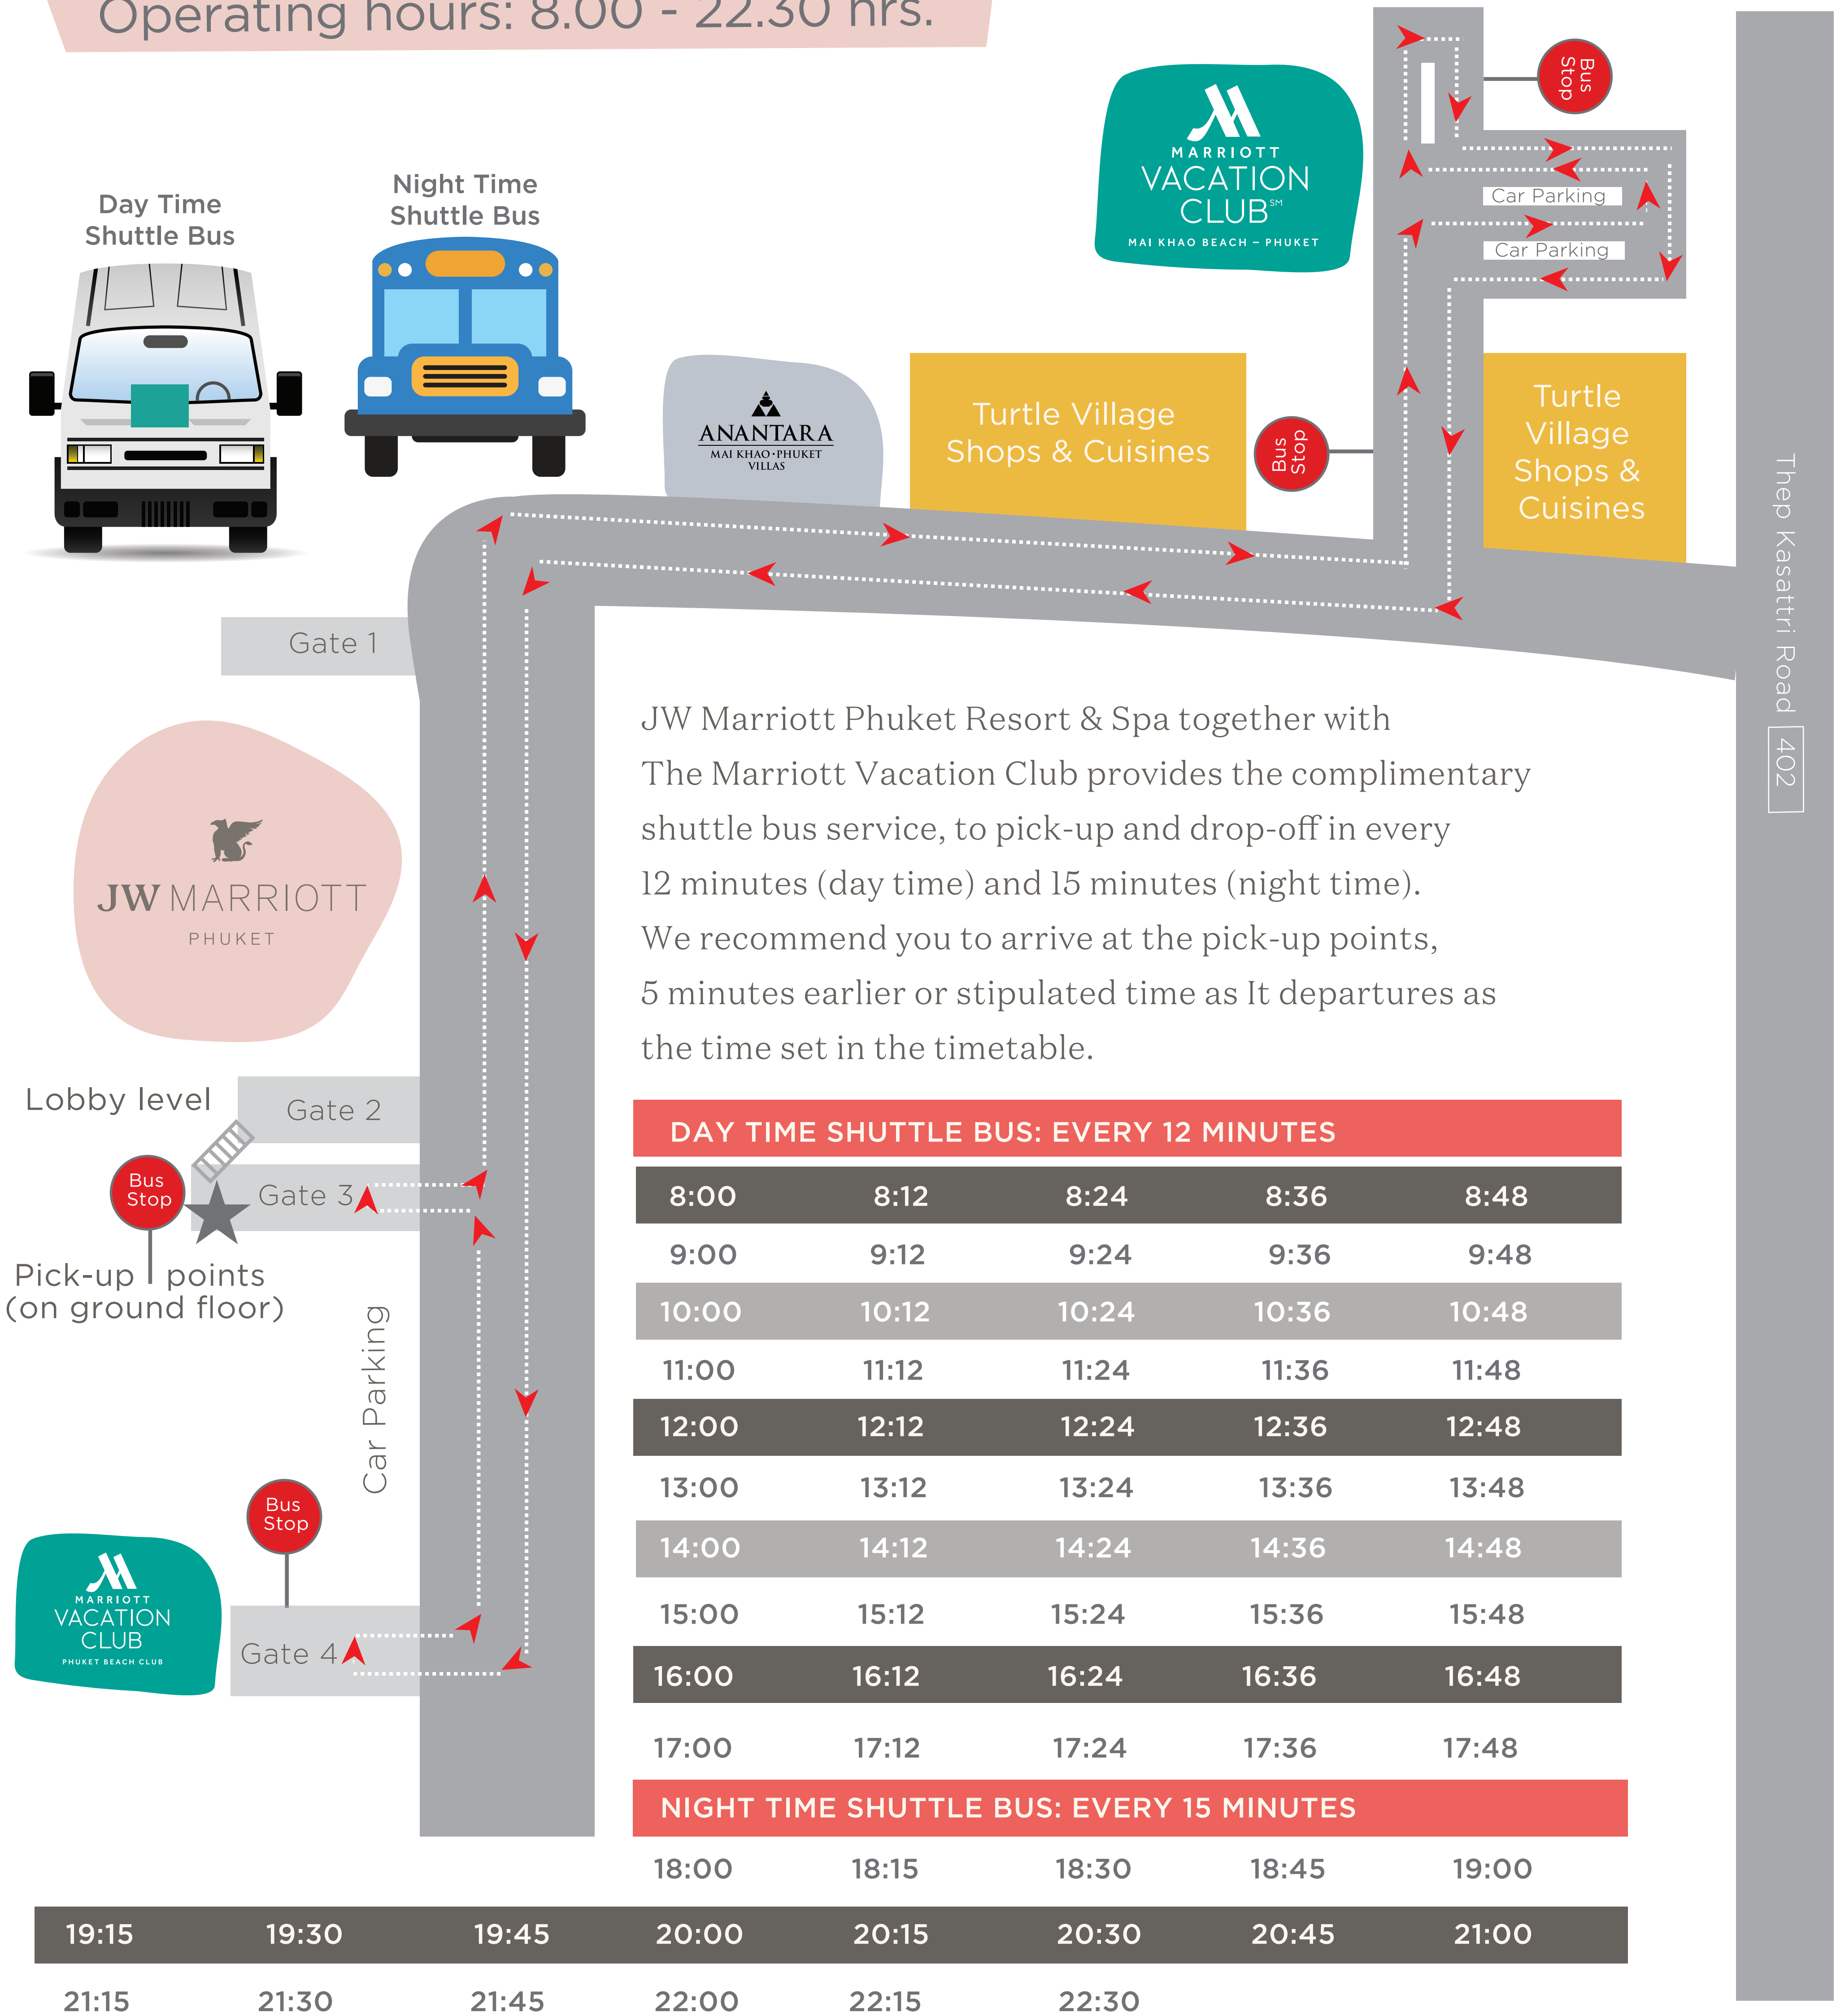

# COMPLIMENTARY SHUTTLE BUS SERVICE

Operating hours: 8.00 - 22.30 hrs.

Note: On the rainy day, the pick-up point at JW Marriott Phuket Resort & Spa will move to the Lobby. For more information, contact At Your Service ext. 0