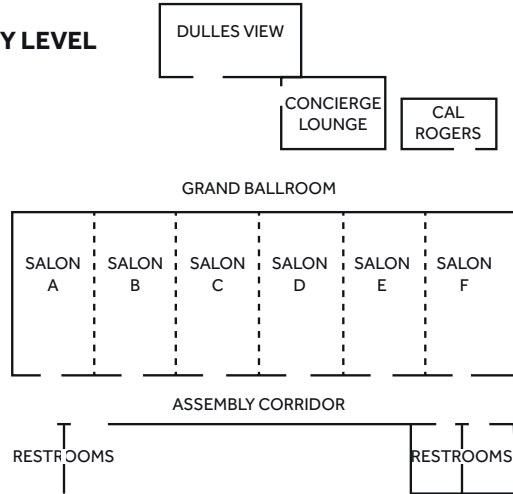

**LOBBY LEVEL**

**FIRST FLOOR**

**THIRD FLOOR**

MEETING ROOM	DIMENSIONS		CAPACITY					
	WxLxH	SQ FT	Theatre	Classroom	Conference	U-Shape	Reception	Banquet
BANQUET GRAND BALLROOM (comprised of Salons A, B, C, D, E and F)	140x43x12	6,020	720	400	—	—	500	480
SALONS (each)	23x43x12	989	120	64	30	36	60	80
STERLING ROOM	22x22x9	473	30	20	24	14	30	30
CHANTILLY ROOM	22x34x9	731	60	40	24	30	40	60
CHANTILLY SALON (Sterling Room + Chantilly Room)	22x56x9	1,204	100	60	40	40	90	90
HERNDON ROOM	26x24x9	624	50	24	12	16	30	40
RESTON ROOM	26x24x9	624	50	24	16	20	50	40
RESTON SALON (Herndon Room + Reston Room)	26x48x9	1,248	100	64	40	40	100	80
MIDDLEBURG ROOM	19x32x8	608	—	—	16	—	—	—
FAIRFAX ROOM	17x28x8	542	30	20	12	—	—	—
LOUDOUN ROOM	28x13x8	364	30	20	12	—	—	—
CAL ROGERS	24x13x8	312	30	20	12	—	—	—
ASHBURN ROOM	25x34x9	875	80	45	30	30	60	60
DULLES VIEW	32x57x9	1,818	130	75	55	50	150	120
LAKVIEW PICNIC PAVILION (Outdoor, covered and non-covered areas)	40x40	217,800	—	—	—	—	1,000	200

**ACCOMMODATIONS**

Smoke-free policy in all guest rooms and public spaces • 368 guest rooms • 4 suites • Accessible rooms • AM/FM alarm clock radio • HDTVs in all guest rooms • High-speed wireless internet access in all guest rooms • Individual climate control • In-room pay movies • Marriott Revive Bedding • Plug-in panels to connect laptops, MP3 players, digital cameras and video game players to 49" flat panel • Two telephones with data ports and voicemail

**MEETING FACILITIES**

13,000 square feet of total meeting space • 16 meeting rooms • Largest meeting room is the Grand Ballroom with maximum meeting space of 6,000 square feet and maximum seating capacity of 720 • Red Coat Direct meeting services app • Wired and wireless high-speed internet access