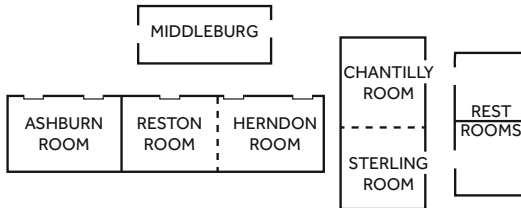

**LOBBY LEVEL**

**FIRST FLOOR**

**THIRD FLOOR**

MEETING ROOM	DIMENSIONS		CAPACITY					
	WxLxH	SQ FT	Theatre	Classroom	Conference	U-Shape	Reception	Banquet
BANQUET GRAND BALLROOM (comprised of Salons A, B, C, D, E and F)	140x43x12	6,020	720	400	—	—	500	480
SALONS (each)	23x43x12	989	120	64	30	36	60	80
STERLING ROOM	22x22x9	473	30	20	24	14	30	30
CHANTILLY ROOM	22x34x9	731	60	40	24	30	40	60
CHANTILLY SALON (Sterling Room + Chantilly Room)	22x56x9	1,204	100	60	40	40	90	90
HERNDON ROOM	26x24x9	624	50	24	12	16	30	40
RESTON ROOM	26x24x9	624	50	24	16	20	50	40
RESTON SALON (Herndon Room + Reston Room)	26x48x9	1,248	100	64	40	40	100	80
MIDDLEBURG ROOM	19x32x8	608	—	—	16	—	—	—
FAIRFAX ROOM	17x28x8	542	30	20	12	—	—	—
LOUDOUN ROOM	28x13x8	364	30	20	12	—	—	—
CAL ROGERS	24x13x8	312	30	20	12	—	—	—
ASHBURN ROOM	25x34x9	875	80	45	30	30	60	60
DULLES VIEW	32x57x9	1,818	130	75	55	50	150	120
LAKVIEW PICNIC PAVILION (Outdoor, covered and non-covered areas)	40x40	217,800	—	—	—	—	1,000	200

**MEETING FACILITIES**

13,000 square feet of total meeting space • 16 meeting rooms • Largest meeting room is the Grand Ballroom with maximum meeting space of 6,000 square feet and maximum seating capacity of 720 • Red Coat Direct meeting services app • Wired and wireless high-speed internet access