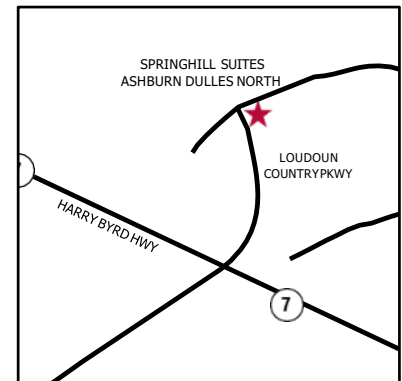

SPRINGHILL SUITES® BY MARRIOTT

The SpringHill Suites Ashburn Dulles North hotel is a suburban Washington DC hotel situated along Route 7 between Leesburg and Tyson's Corner, VA. This popular area is home to both the Lakeview at University Center and One Loudoun; each promising a host of opportunities with over 60 acres of office and research space, new restaurants, retail outlets and residential homes. Our all-suite hotel is just minutes from Leesburg Corner Premium Outlets, so we're the perfect retreat after a full day of shopping. If you're traveling on business to George Washington University or one of the many other local Ashburn businesses, you'll appreciate our free Internet access and daily breakfast. With free transportation to Dulles International airport, your commute just got easier. Come and enjoy the SpringHill Suites hotel near Dulles, where each guest suite is innovatively laid out, stylishly furnished and smartly designed to give you the flexibility you need to work efficiently and relax comfortably.

From Baltimore/Washington International Thurgood Marshall Airport - BWI:
Take I-195 W (Washington/Annapolis/I-295/Baltimore/I-95) 4 miles to exit 4B toward I-95 South. After approximately 20 miles, take exit 27 to merge onto I-495 N toward Silver Spring. After another 20 miles, enter Virginia and take exit 45A to merge onto toll road VA-267 W towards Dulles Airport. Follow VA-267 for 12 miles, and take exit 9B to VA-28 N/Sully Road. Follow VA-28 N until the fork in the road and stay to the left to merge onto VA-7 West. Drive 0.5 miles and take the Loudoun County Parkway exit on the right. Stay to the right to take Loudoun County Parkway North. Follow the road to bottom of the overpass and the hotel will be in front of you to the left.