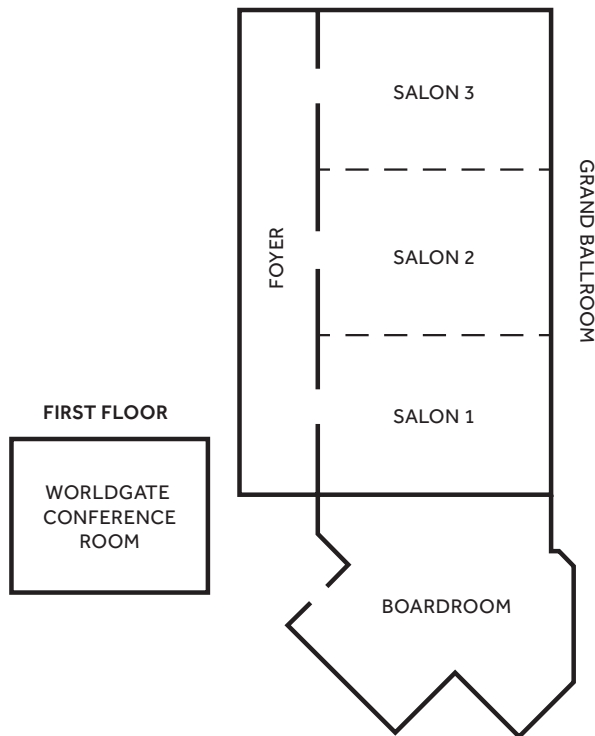

DullesMarriottSuites.com

DIMENSIONS

CAPACITY

Meeting Room	L×W×H	Sq. Ft.	Theater	Schoolroom	Conference	U-Shape	Reception	Banquet
Salon 1	20×28×9	560	40	20	22	22	50	40
Salon 2	20×28×9	560	40	20	22	22	50	40
Salon 3	20×28×9	560	40	20	22	22	50	40
Ballroom	60×28×9	1,680	130	80	60	70	140	130
Boardroom	21×23×9	483	-	-	16	-	20	-
Worldgate Conference Room	17×27×10	456	40	18	20	18	30	30

SECOND FLOOR

ACCOMMODATIONS

11 Floors • 253 Suites • Separate Living Areas • Check-in: 3:00 p.m. • Check-out: 1:00 p.m. • Accessible rooms • Smoke-free hotel policy • High-speed wired and wireless Internet • Luxury bedding • HDTV's with cable & pay-per-view • Ergonomic chair and large work desk • Coffee and tea services • Hair dryer • Iron and ironing board • Mini refrigerator and microwave • In-room safe