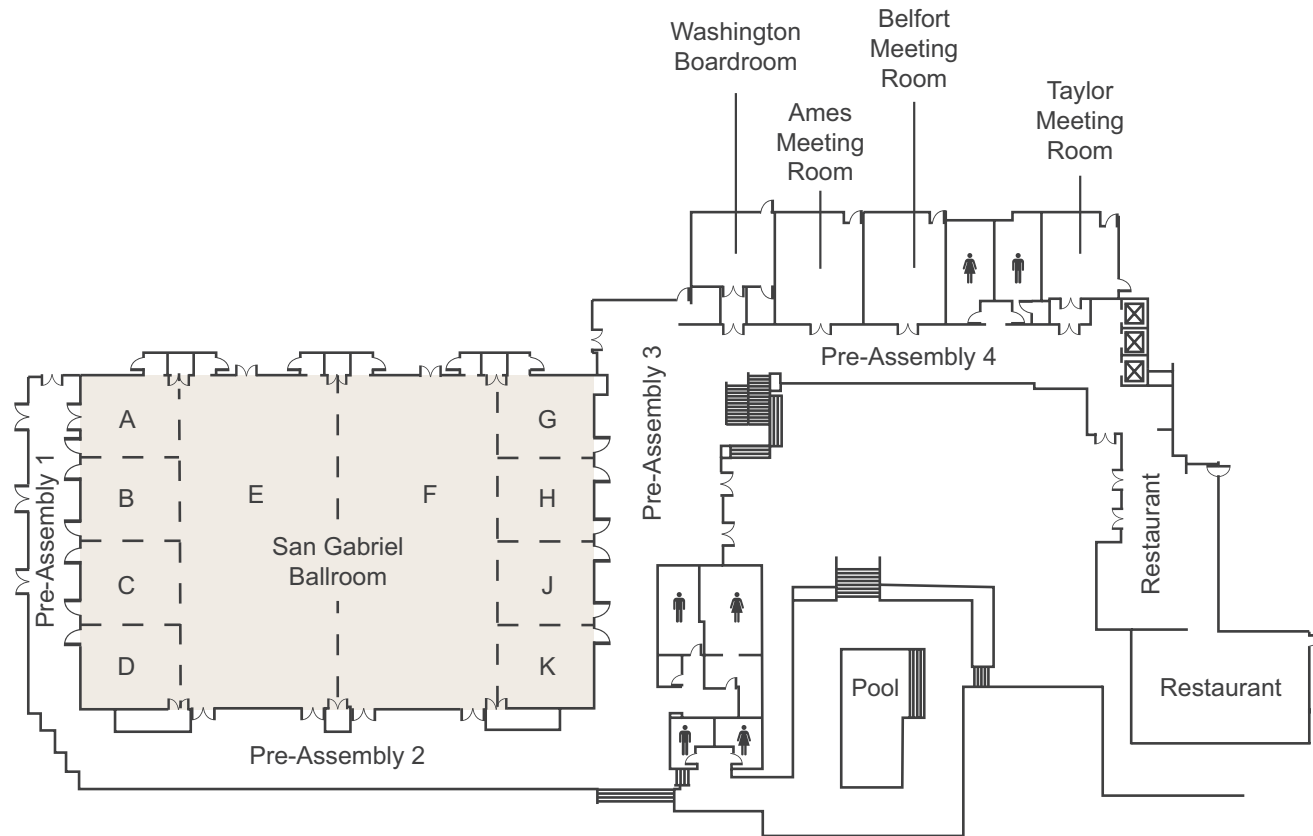

SHERATON

Austin Georgetown
Hotel & Conference Center

The Best Work Is Done Together

	SQ FT	SQ METERS	DIM. (LxW)	HEIGHT	BANQUET	THEATRE	RECEPTION	CLASSROOM	U-SHAPE	SQUARE	CONFERENCE	CRESCENT
SAN GABRIEL PRE-ASSEMBLY	10,787	1,002	69x156	—	200	—	1000	—	—	—	—	—
SAN GABRIEL BALLROOM	16,000	1,479	102x156	18 – 22	1,000	1,900	1,500	1,000	—	—	—	728
SAN GABRIEL A	744	69	25x29	18	50	75	60	45	20	24	20	35
SAN GABRIEL B	744	69	25x29	18	50	75	60	45	20	24	20	35
SAN GABRIEL C	744	69	25x29	18	50	75	60	45	20	24	20	35
SAN GABRIEL D	744	69	25x29	18	50	75	60	45	20	24	20	35
SAN GABRIEL E	4,977	462	102x49	22	360	650	420	270	—	—	—	224
SAN GABRIEL F	4,977	462	102x49	22	360	650	420	270	—	—	—	224
SAN GABRIEL G	744	69	25x29	18	50	75	60	45	20	24	20	35
SAN GABRIEL H	744	69	25x29	18	50	75	60	45	20	24	20	35
SAN GABRIEL J	744	69	25x29	18	50	75	60	45	20	24	20	35
SAN GABRIEL K	744	69	25x29	18	50	75	60	45	20	24	20	35
AMES MEETING ROOM	856	79	33x26	11	60	80	70	48	24	30	24	35
BELFORT MEETING ROOM	856	79	33x26	11	60	80	70	48	24	30	24	35
TAYLOR MEETING ROOM	606	56	25x24	11	40	60	55	32	16	18	18	30
WASHINGTON BOARDROOM	636	59	27x24	11	—	—	—	—	—	—	10	—
LIVE OAK PATIO	2,200	—	—	—	100	130	130	—	—	—	40	—
POOL PATIO	1,932	—	—	—	100	125	200	—	—	—	—	—

A conference layout is not recommended for room sizes larger than 1,000 square feet. A hollow square layout is only recommended for room sizes between 300 and 2,000 square feet.

Collaboration Happens Here