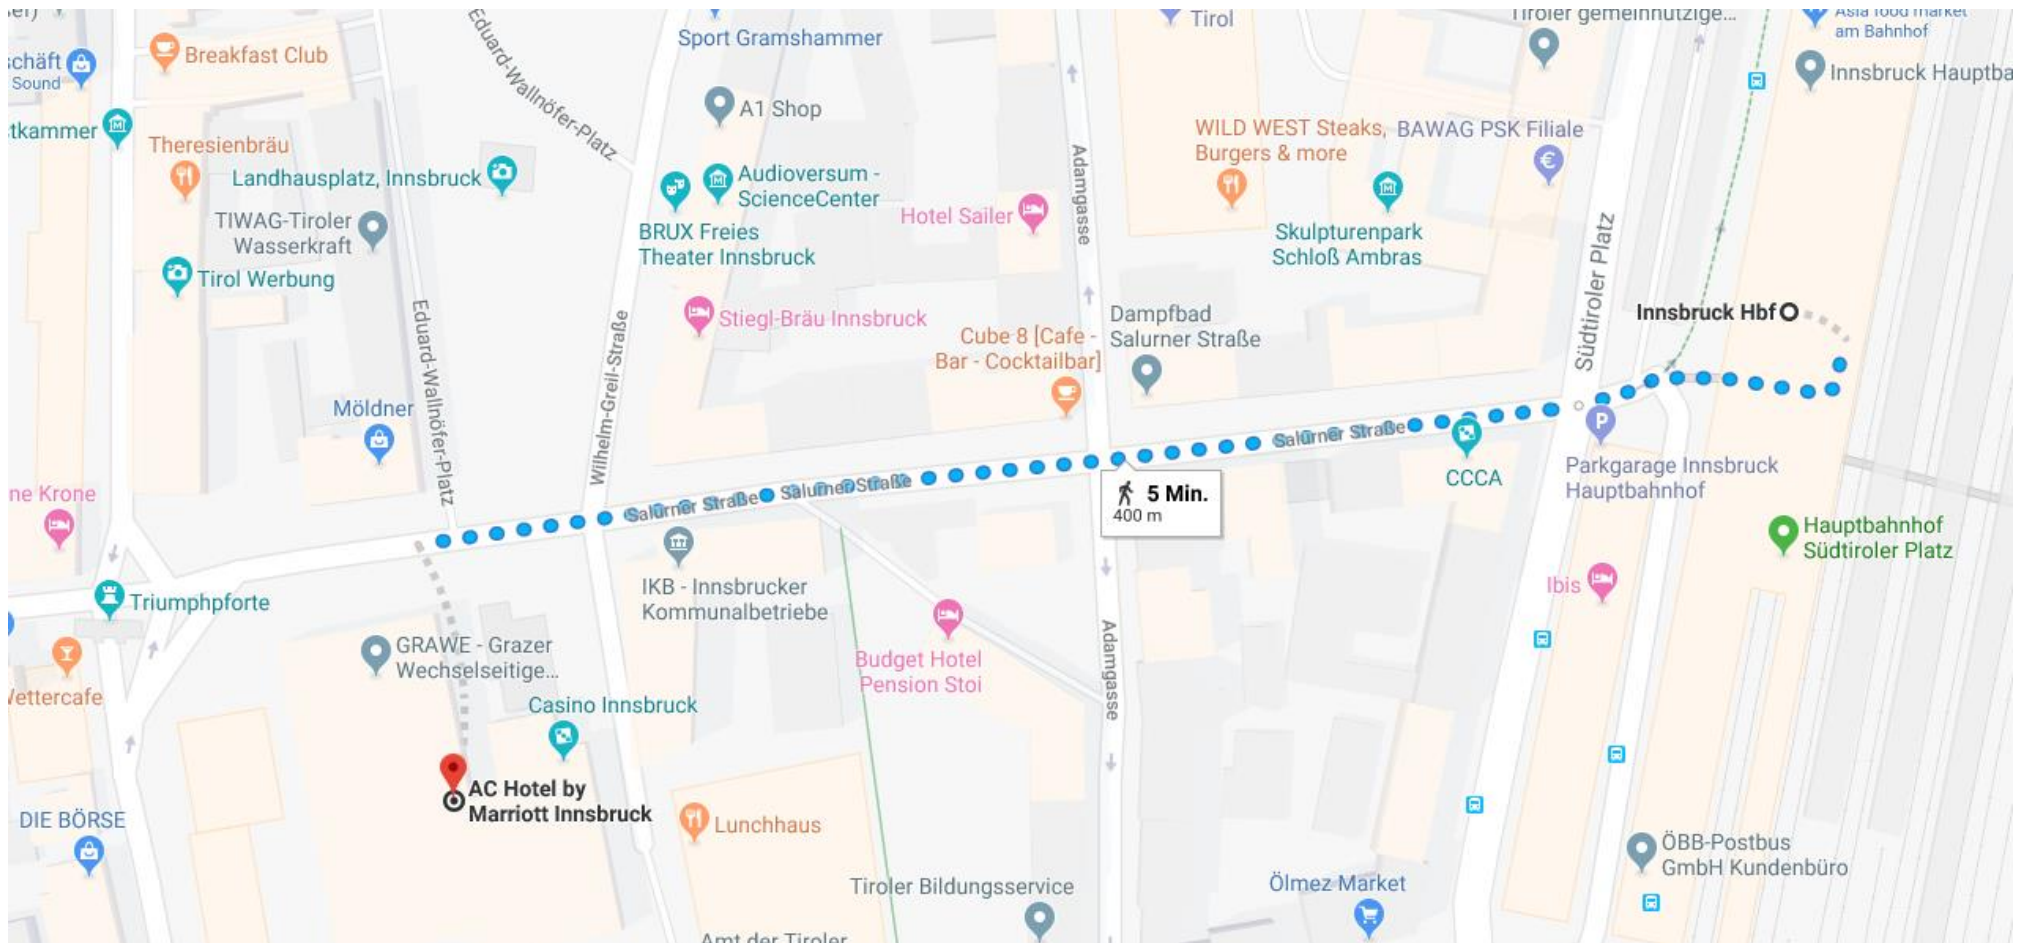

## Arrival to the hotel from the main train station

The main train station of Innsbruck is located 400 meters away from the hotel. Please follow this way:

AC Hotel Innsbruck  
Salurnerstr. 15, 6020 Innsbruck  
T. +43 512 5935 0