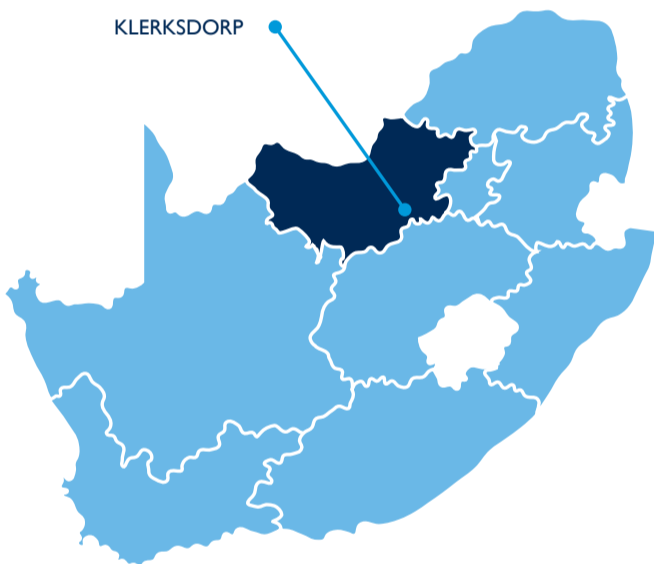

### LOCATION

### DISTANCE FROM HOTEL

	2.3 KM KLERKSDORP RAILWAY STATION
	4 KM VIRGIN ACTIVE GYM
	34 KM POTCHEFSTROOM UNIVERSITY
	170 KM RUSTENBURG
	172 KM JOHANNESBURG
	192 KM O.R. TAMBO INTERNATIONAL AIRPORT
	275 KM MAHIKENG
	284 KM BLOEMFONTEIN
	310 KM KIMBERLEY