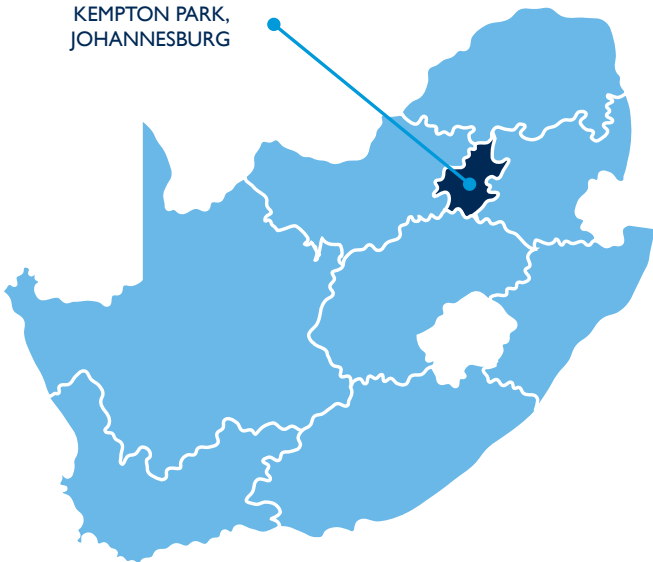

# FACT SHEET

  
**PROTEA HOTEL**  
**O.R. TAMBO**  
AIRPORT

Corner York & Gladiator Street, Rhodesfield, Kempton Park,  
Johannesburg 1627, South Africa  
Tel: +27 (0) 11 977 2600  
Fax: +27 (0) 11 977 2601  
Email: [resmng@phortambo.com](mailto:resmng@phortambo.com)  
[proteahotels.com/ortambo](http://proteahotels.com/ortambo)

## LOCATION

RHODESFIELD,  
KEMPTON PARK,  
JOHANNESBURG

## DISTANCE FROM HOTEL

0.8 KM RHODESFIELD GAUTRAIN STATION

3 KM O.R. TAMBO INTERNATIONAL AIRPORT

11 KM EAST RAND MALL

14 KM EAST GATE SHOPPING CENTRE

16 KM LAKESIDE MALL