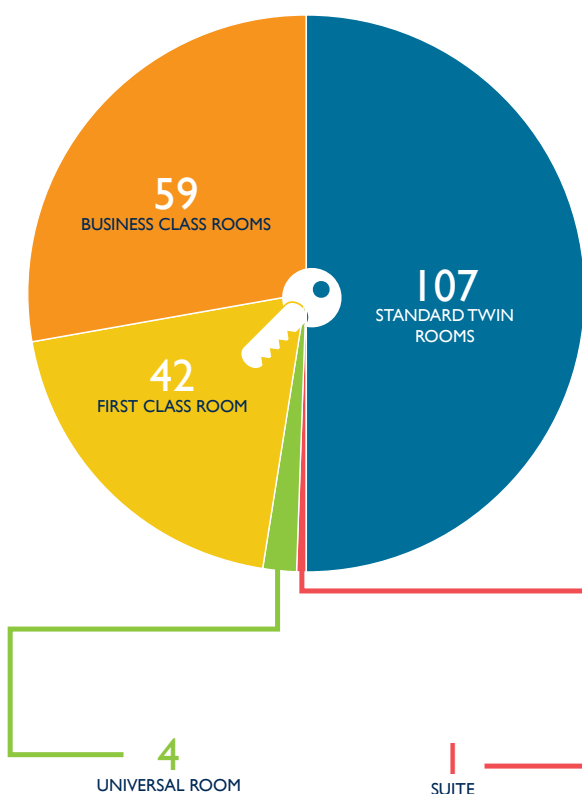

## ROOMS

213  
BEDROOMS

## IN-ROOM FACILITIES

500MB PER DAY /  
PER ROOM

EXECUTIVE  
WORK DESK

EUROPEAN &  
UK ADAPTORS

INDIVIDUALLY  
CONTROLLED

LAPTOP-FRIENDLY  
SAFES

LCD FLAT SCREEN TV  
WITH 18 CHANNELS

HAIRDRYER

25 DELEGATES (U-SHAPE)

CONFERENCE ROOM 1

300 DELEGATES (CINEMA SEATING)

220 DELEGATES (CLASSROOM)

150 DELEGATES (U-SHAPE)

200 DELEGATES (BANQUET)

CONFERENCE ROOM 2

250 DELEGATES (CINEMA SEATING)