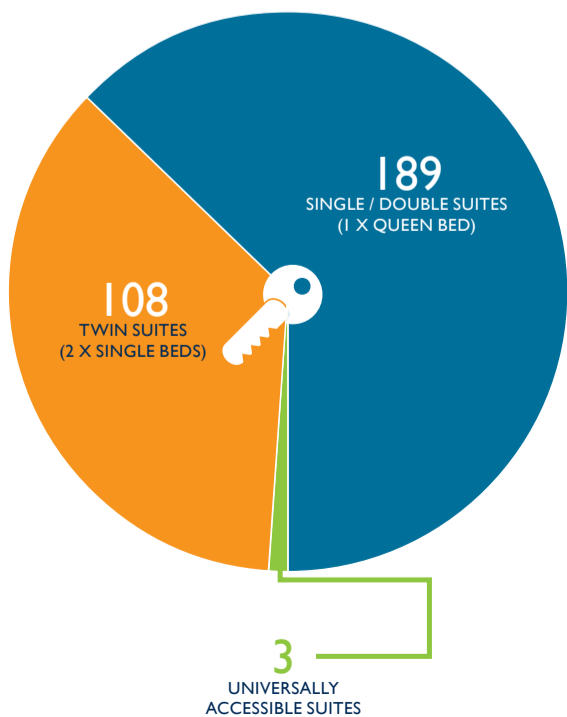

BRAAMFONTEIN,
JOHANNESBURG

DISTANCE FROM HOTEL

	0.5 KM GAUTRAIN PARK STATION
	1.5 KM WITS UNIVERSITY
	2 KM MI-N & S HIGHWAY
	5 KM ELLIS PARK STADIUM
	7 KM SOUTH AFRICAN BROADCASTING CORPORATION
	10 KM SANDTON
	12 KM FNB STADIUM
	12 KM NASREC
	18 KM ORLANDO STADIUM
	28 KM O.R. TAMBO INTERNATIONAL AIRPORT

ROOMS

300
LARGE ONE BEDROOMED SUITES

IN-ROOM FACILITIES

TEA & COFFEE MAKING-FACILITIES

EXECUTIVE WORK DESK

AIR CONDITIONED / HEATING

TELEPHONES

LCD FLAT SCREEN & DSTV