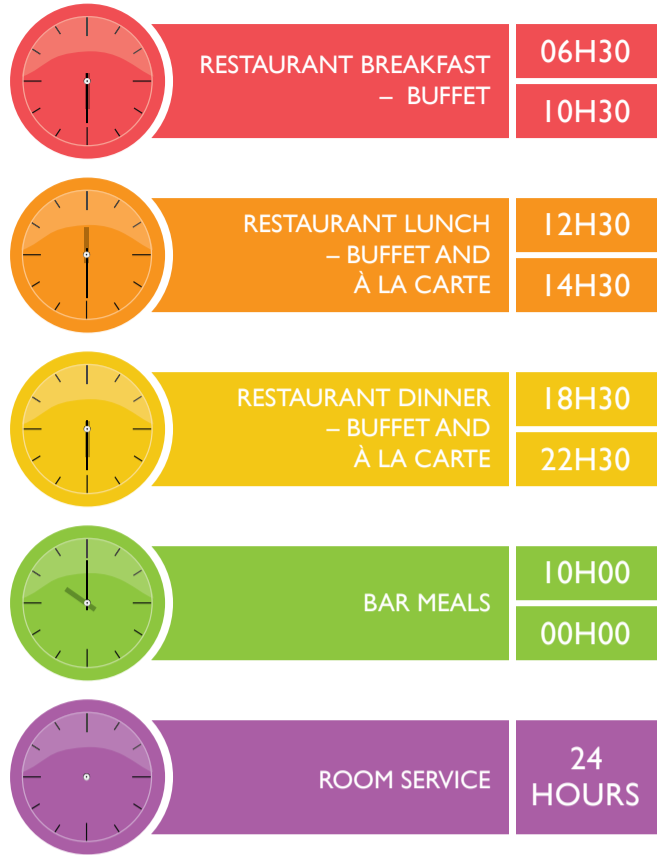

COUCH / COFFEE TABLE

MINIBAR FRIDGE – STOCKED ON REQUEST

ELECTRONIC SAFE

HANGERS AVAILABLE

BALCONY (ALL ROOMS)

HAIRDRYER / SHAVER OUTLET

BATH AND SHOWER / SHOWER ONLY

HOTEL FACILITIES & SERVICES

FOOD & BEVERAGE SERVICE TIMES

BOARDROOMS & CONFERENCE ROOMS

PARK NORTH & SOUTH L: 22.2 • W: 13.7 • H: 3.8	PARK NORTH OR SOUTH L: 11.5 • W: 13.7 • H: 3.8	OAK EAST & WEST L: 11.2 • W: 8.7 • H: 2.5
450 DELEGATES (CINEMA SEATING)	150 DELEGATES (CINEMA SEATING)	100 DELEGATES (COCKTAIL SEATING)
350 DELEGATES (COCKTAIL SEATING)	150 DELEGATES (COCKTAIL SEATING)	90 DELEGATES (CINEMA SEATING)
240 DELEGATES (BANQUET SEATING)	120 DELEGATES (BANQUET SEATING)	60 DELEGATES (BANQUET SEATING)
240 DELEGATES (SCHOOL ROOM SEATING)	100 DELEGATES (SCHOOL ROOM SEATING)	60 DELEGATES (SCHOOL ROOM SEATING)
90 DELEGATES (U-SHAPE SEATING)	45 DELEGATES (U-SHAPE SEATING)	35 DELEGATES (U-SHAPE SEATING)
OAK EAST OR WEST L: 5.75 • W: 8.7 • H: 2.5	PROTEA L: 20.0 • W: 19 • H: 4.5	EXECUTIVE BOARDROOM L: 7 • W: 5 • H: 2.4
50 DELEGATES (COCKTAIL SEATING)	350 DELEGATES (CINEMA SEATING)	18 DELEGATES (U-SHAPE SEATING)
40 DELEGATES (CINEMA SEATING)	250 DELEGATES (SCHOOL ROOM SEATING)	
25 DELEGATES (SCHOOL ROOM SEATING)	120 DELEGATES (U-SHAPE SEATING)	
20 DELEGATES (BANQUET SEATING)		
18 DELEGATES (U-SHAPE SEATING)		
		BOARDROOM L: 7.7 • W: 2.7 • H: 2.6
		10 DELEGATES (U-SHAPE SEATING)