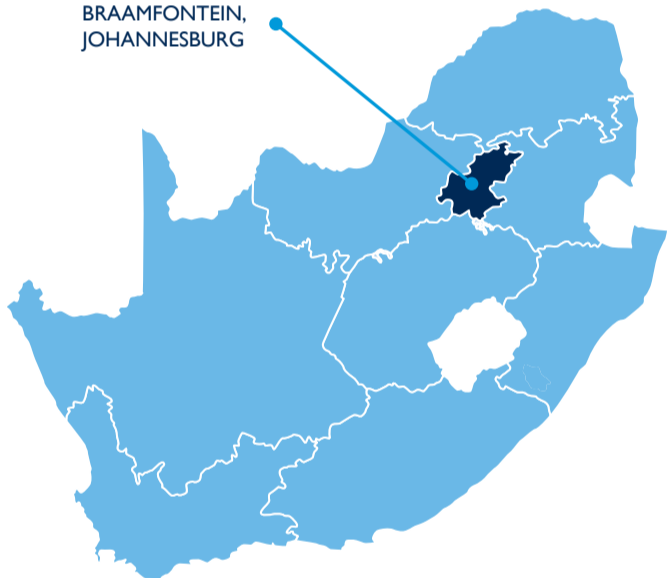

FACT SHEET

PROTEA HOTEL PARKTONIAN ALL SUITE

120 De Korte Street, Braamfontein,
Johannesburg 2001, South Africa
Tel: +27 (0) 11 403 5740
Fax: +27 (0) 11 403 2401
Email: reservations@parktonian.co.za

LOCATION

BRAAMFONTEIN,
JOHANNESBURG

DISTANCE FROM HOTEL

	0.5 KM GAUTRAIN PARK STATION
	1.5 KM WITS UNIVERSITY
	2 KM MI-N & S HIGHWAY
	5 KM ELLIS PARK STADIUM
	7 KM SOUTH AFRICAN BROADCASTING CORPORATION
	10 KM SANDTON
	12 KM FNB STADIUM
	12 KM NASREC
	18 KM ORLANDO STADIUM
	28 KM O.R. TAMBO INTERNATIONAL AIRPORT

NEARBY ENTERTAINMENT

- JOBURG THEATRE - 0.5 KM
- CONSTITUTION HILL - 0.5 KM
- HOP ON HOP OFF BUS - 0.5 KM
- NEIGHBOURHOOD MARKET - 0.5 KM
- WALKING TOURS - 0.5 KM
- NELSON MANDELA BRIDGE – 1 KM
- MARKET THEATRE – 4 KM
- SA BREWERIES CENTENARY CENTRE – 4 KM
- GOLD REEF CITY CASINO – 7 KM