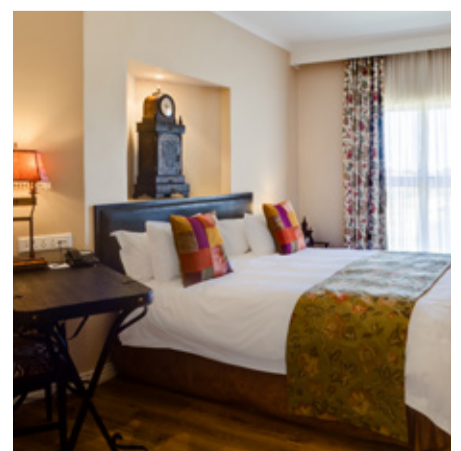

LCD FLAT SCREEN & DSTV

AIR CONDITIONED/HEATING

TEA AND COFFEE-MAKING FACILITIES

ALL BEDROOMS EN SUITE

BATH & SHOWER

INTERLEAVING ROOMS

HAIRDRYER

BATHROOM AMENITIES

120
ROOMS

41
STANDARD
ROOMS

17
STANDARD
TWIN ROOMS

35
DELUXE
ROOMS

1
SUITE

24
EXECUTIVE
KING ROOMS

2
EXECUTIVE
SUITES