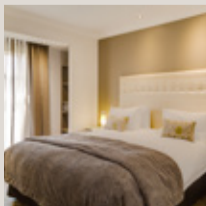

35
DELUXE
ROOMS