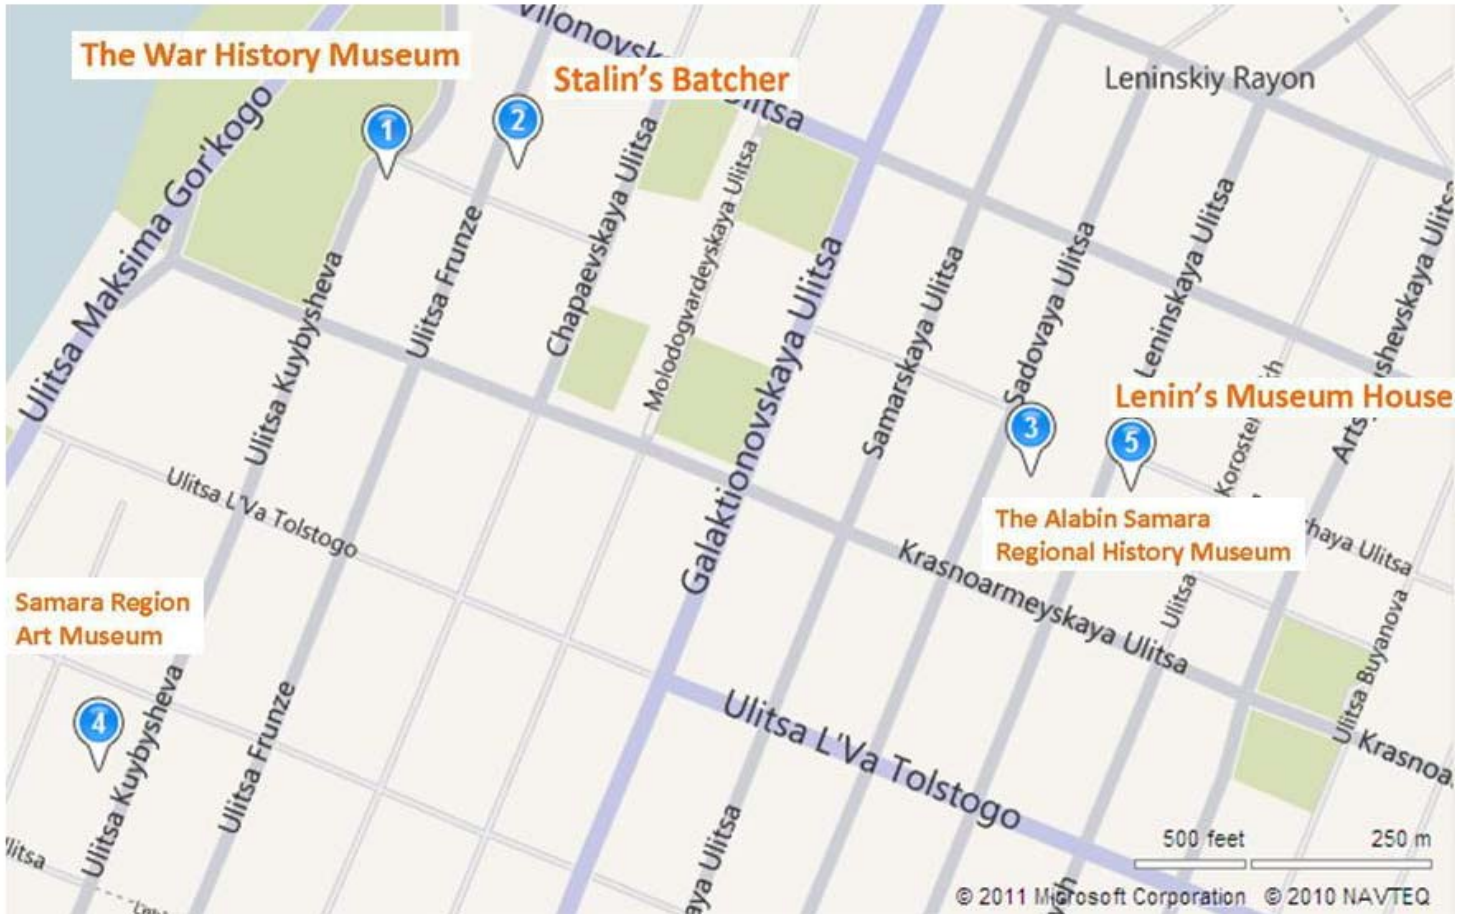

A day in the museums

Renaissance Samara Hotel
162 V Novo-Sadovaya St., Samara, 443011 Russian Federation
t.: +7 846 277 8340
f.: +7 846 277 8350
renaissancesamara.com