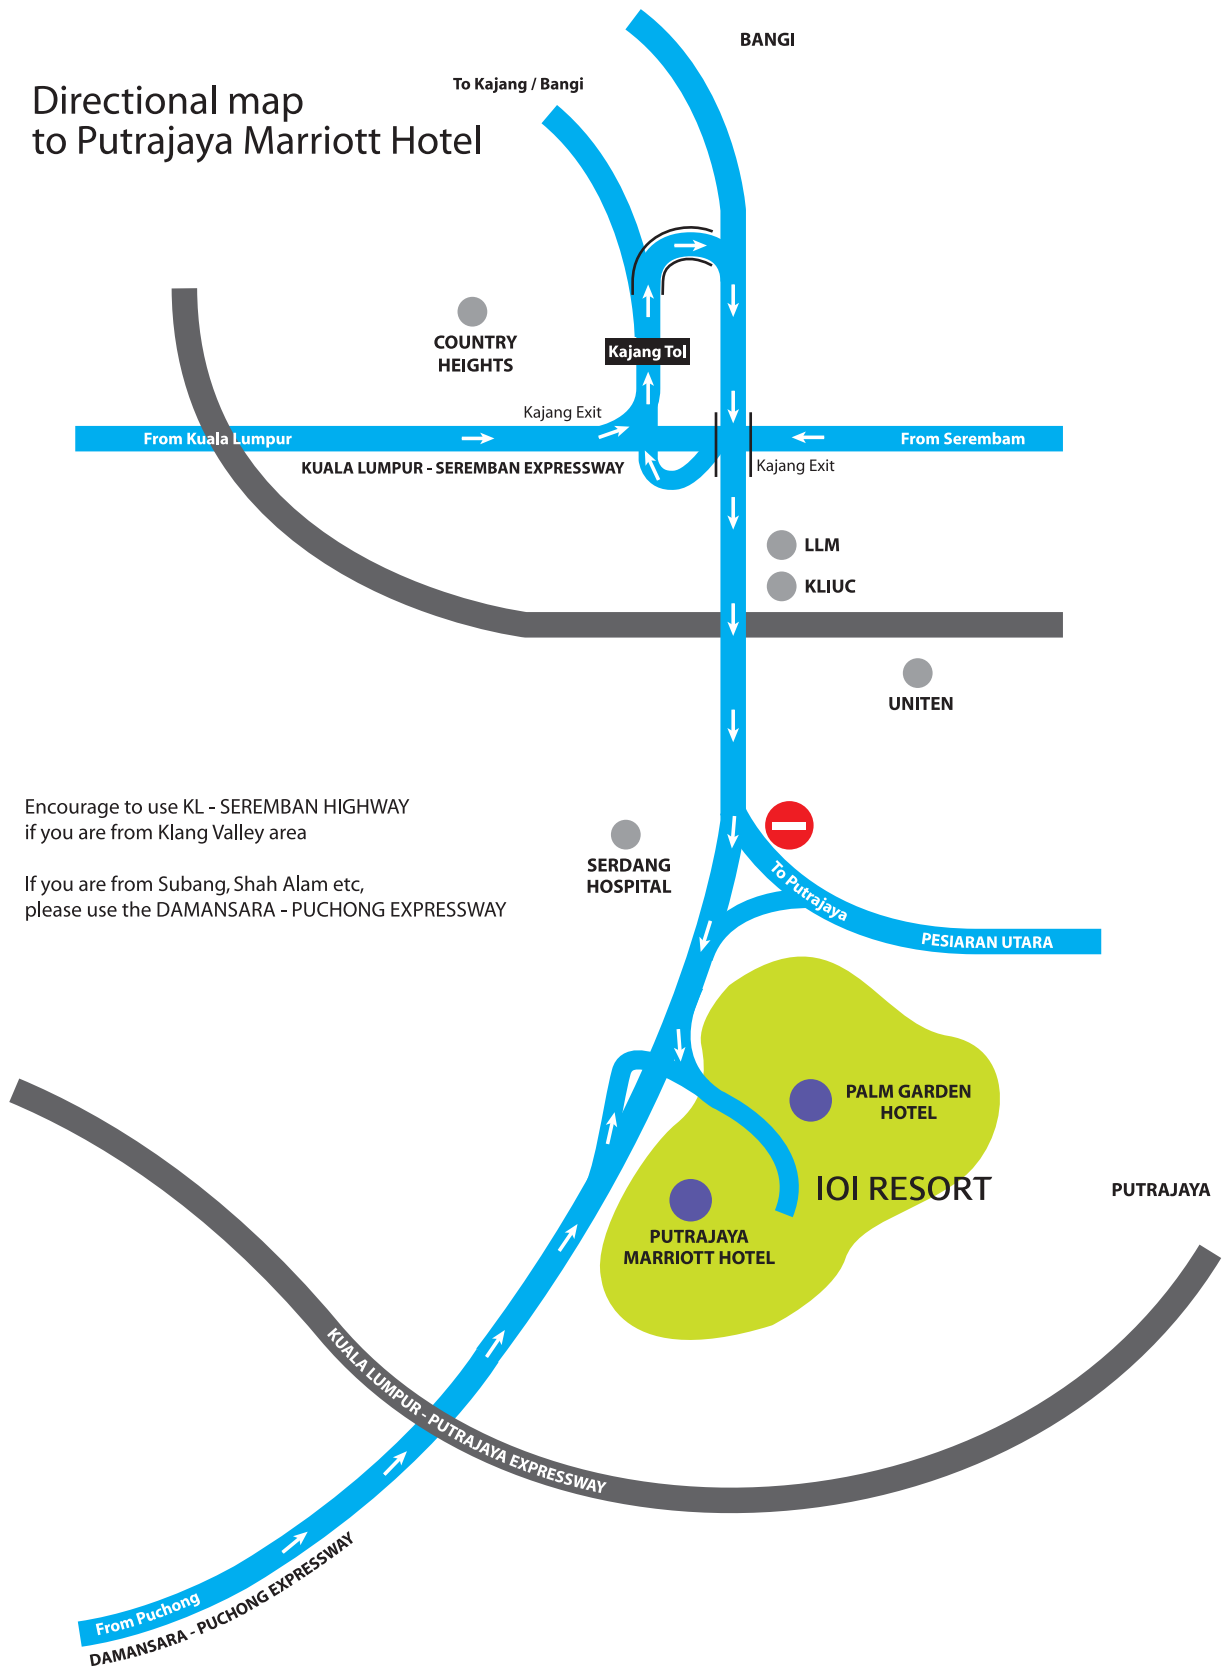

# Directional map to Putrajaya Marriott Hotel

Encourage to use KL - SEREMBAN HIGHWAY if you are from Klang Valley area

If you are from Subang, Shah Alam etc, please use the DAMANSARA - PUCHONG EXPRESSWAY