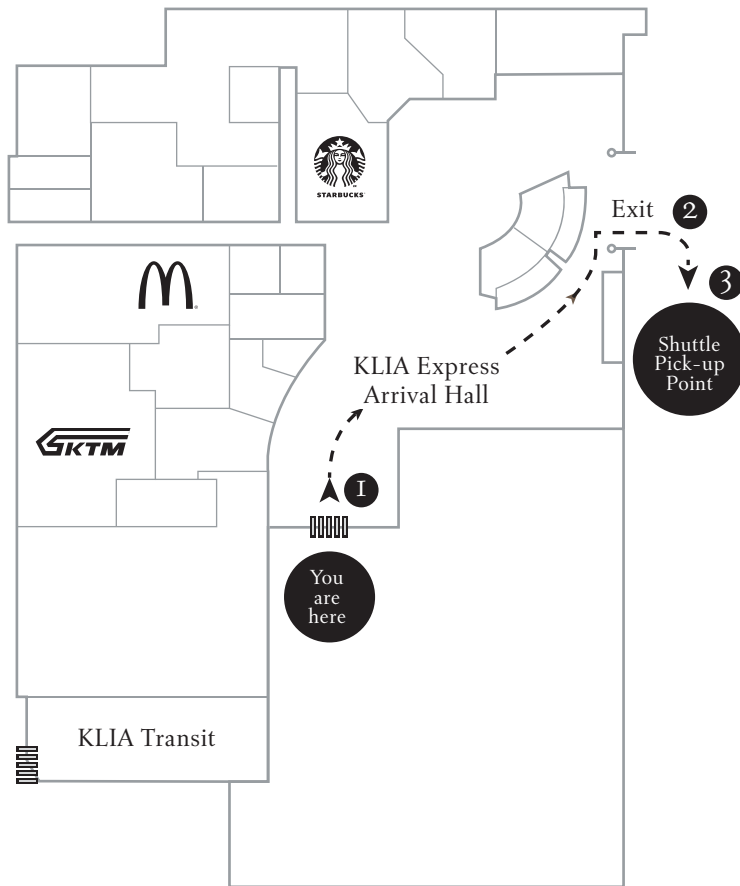

# KL Sentral Shuttle Pick-up Point Map

KLIA Express Arrival Hall, KL Sentral

- 1 Pass the barrier gates
- 2 Proceed to exit
- 3 Our hotel shuttle vehicle will be on your right.

## Departure Schedule from The St. Regis Kuala Lumpur to KL Sentral

07:00	07:30	08:00	08:30
09:00	09:30	10:00	11:00
11:30	12:00	12:30	13:00
13:30	14:00	14:30	15:00
16:00	16:30	17:00	17:30
18:00	18:30	19:00	19:30
20:30	21:00	21:30	22:00
22:30	23:00	23:30	00:00

## Departure Schedule from KL Sentral to The St. Regis Kuala Lumpur

07:15	07:45	08:15	08:45
09:15	09:45	10:15	11:15
11:45	12:15	12:45	13:15
13:45	14:15	14:45	15:15
16:15	16:45	17:45	18:15
18:45	19:15	19:45	20:45
21:15	21:45	22:15	22:45
23:15	23:45		