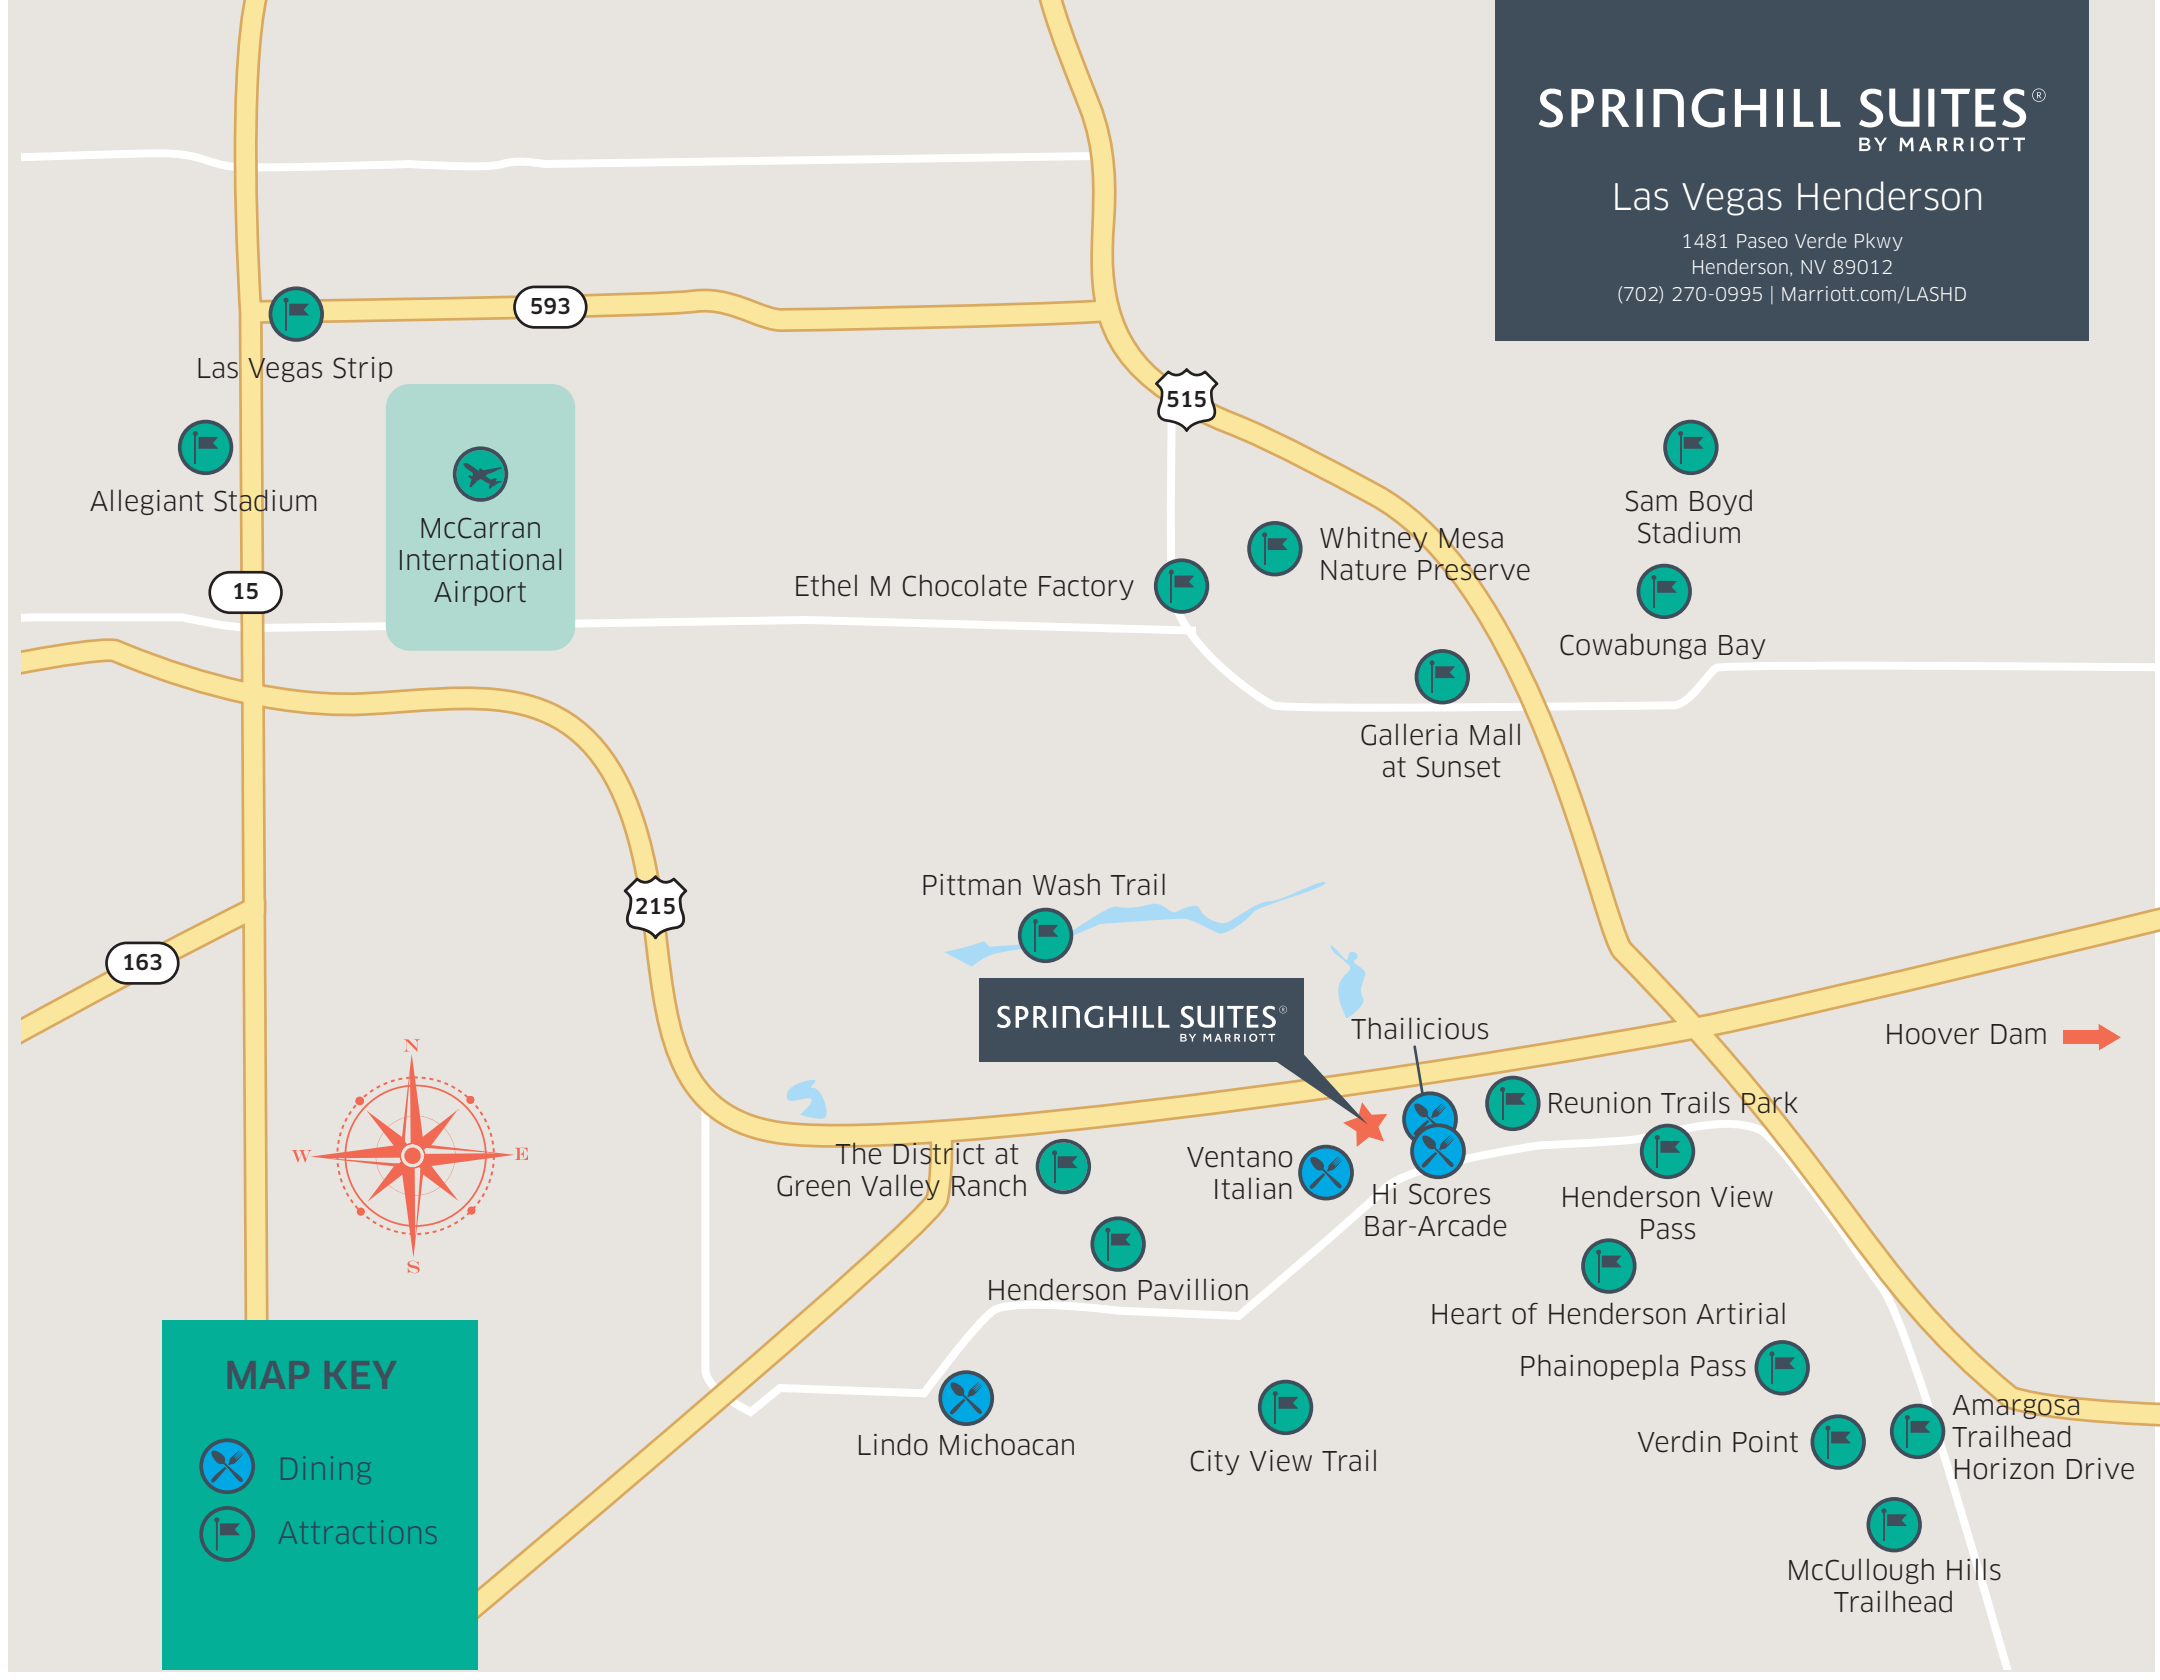

SPRINGHILL SUITES[®] BY MARRIOTT

Las Vegas Henderson

1481 Paseo Verde Pkwy
Henderson, NV 89012
(702) 270-0995 | Marriott.com/LASHD

MAP KEY

-  Dining
-  Attractions