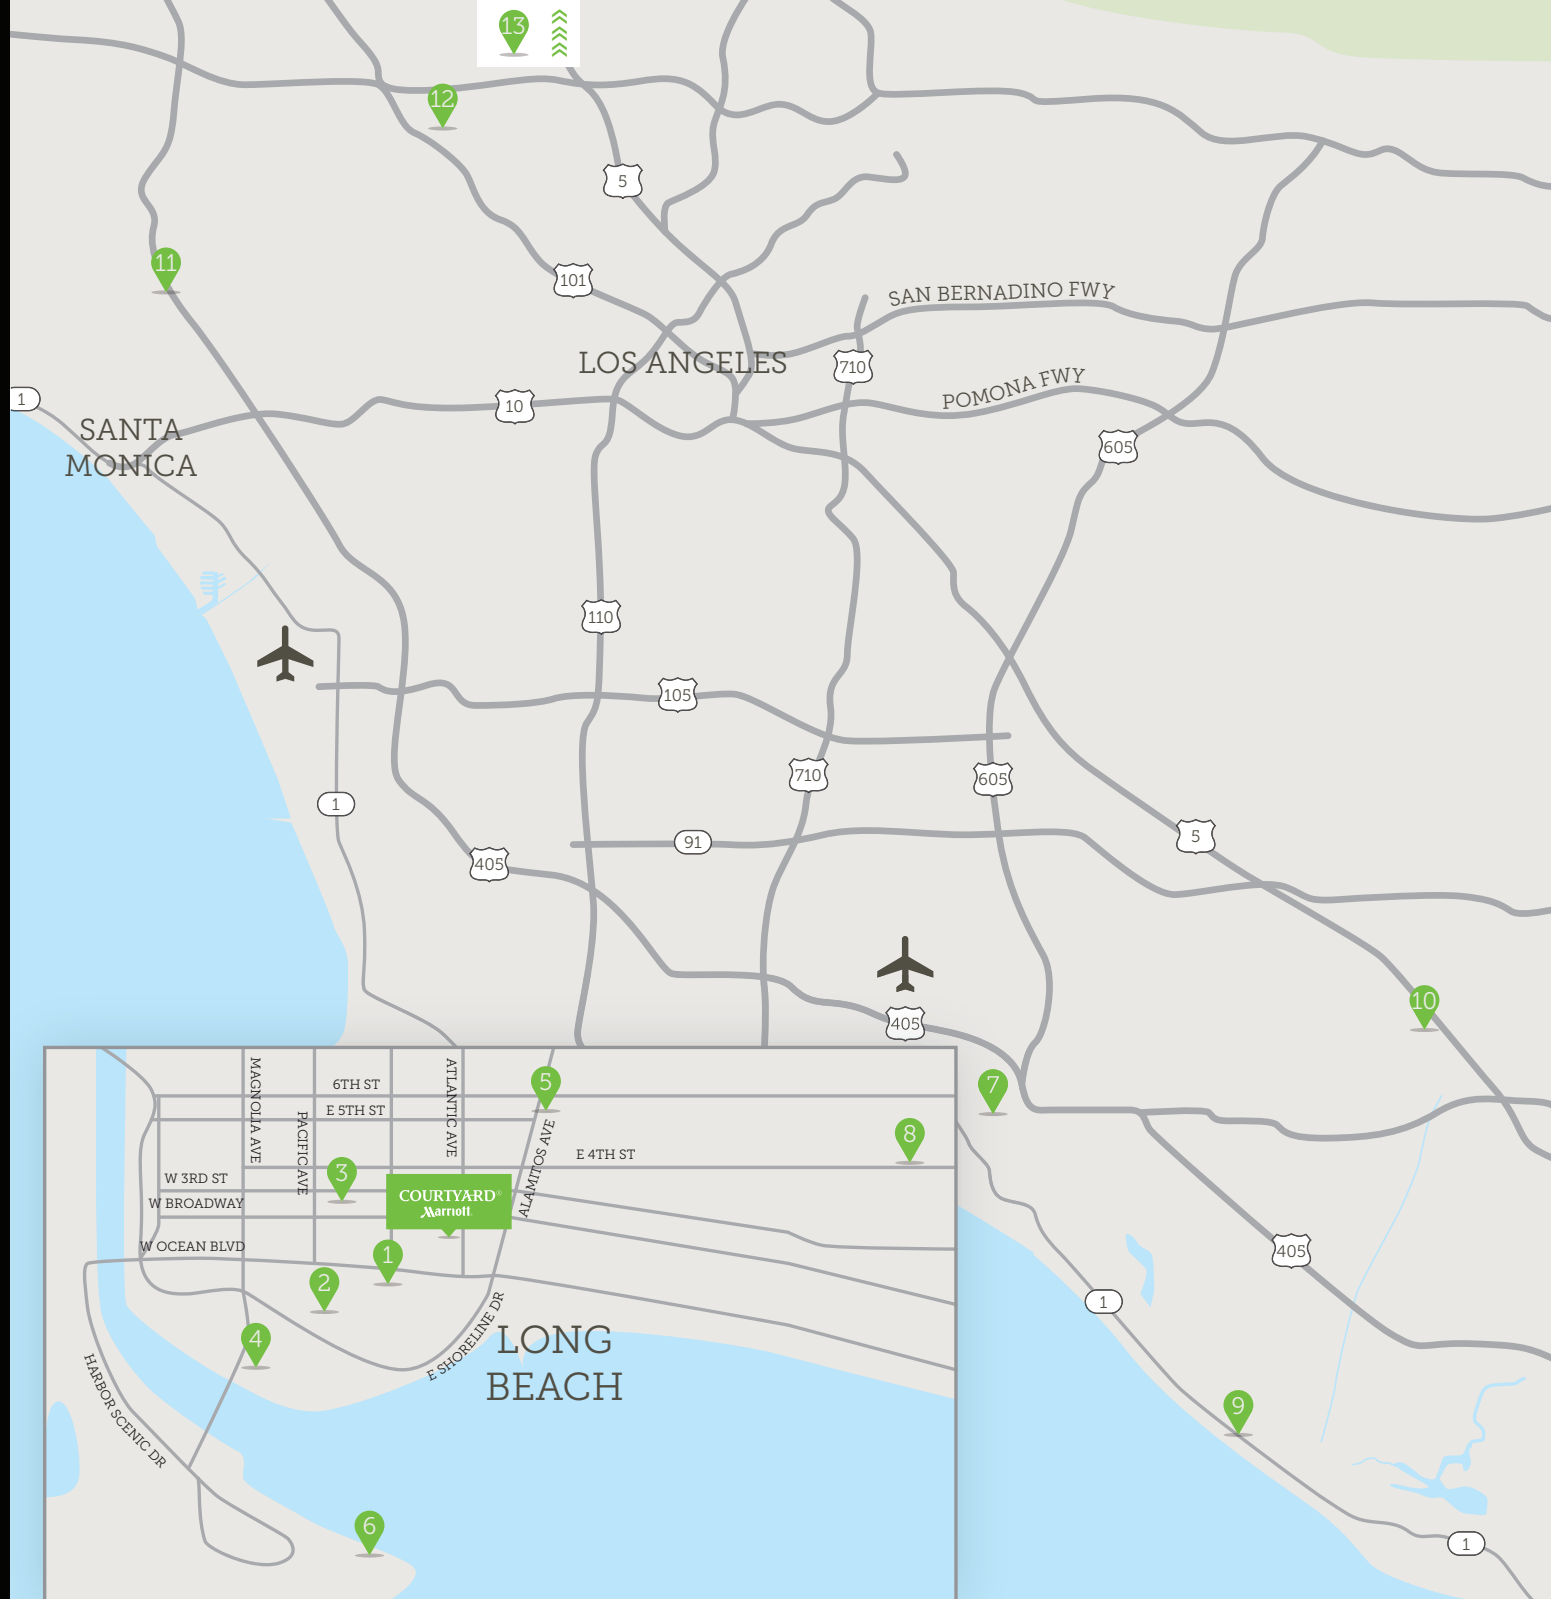

**AREA ATTRACTIONS**

- 1** Long Beach Convention Center  
300 E. Ocean Blvd., Long Beach  
.2 miles - S
- 2** The Pike  
95 South Pine Avenue, Long Beach  
.6 miles - SW
- 3** Pine Avenue Attractions  
Long Beach  
.6 miles - W
- 4** Aquarium of the Pacific  
100 Aquarium Way, Long Beach  
1 mile - SW
- 5** Museum of Latin American Art  
628 Alamos Ave, Long Beach  
1 mile - NE
- 6** Queen Mary  
1126 Queens Highway, Long Beach  
2 miles - SW
- 7** Rancho Los Alamitos  
6400 Bixby Hill road, Long Beach  
5.7 miles - W
- 8** East Village Art District  
4th street, Long Beach  
9.6 miles - N
- 9** Huntington Beach  
400 Pacific Coast Hwy.,  
Huntington Beach - 14 miles - SE
- 10** Disneyland Resort  
1313 Disneyland Drive, Anaheim  
27 miles - E
- 11** Getty Museum  
1200 Getty Center Dr., Los Angeles  
32 miles - NW
- 12** Universal Studios Hollywood  
100 Universal City Plaza,  
Universal City - 45 miles - NE
- 13** Six Flags Magic Mountain  
26101 Magic Mountain Pkwy,  
Valencia - 59 miles - NW

Courtyard by Marriott<sup>®</sup> Long Beach Downtown  
 500 East First Street  
 Long Beach, California 90802 USA  
 562.435.8511 [CourtyardLongBeach.com](http://CourtyardLongBeach.com)