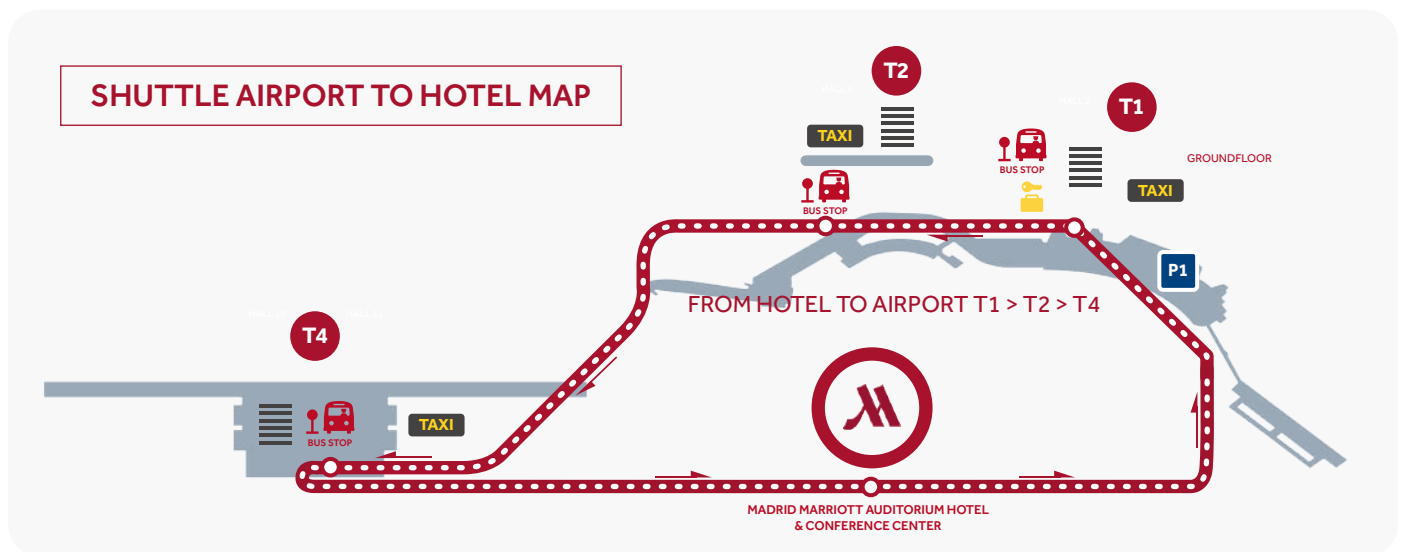

SHUTTLE SCHEDULE TO AIRPORT. FROM MONDAY TO SUNDAY

FROM HOTEL TO AIRPORT T1 > T2 > T4

8:00 9:00 10:00 11:00 12:00 19:00 20:00
21:00

DROP OFF AT DEPARTURES FOR ALL TERMINALS.

FROM TERMINAL 2 TO HOTEL

8:15 8:35 9:15 9:35 10:15 10:35 11:15
11:35 12:15 17:45 18:45 19:15 19:45 20:15
20:45 21:25

PICK UP IN ARRIVALS. HOTEL BUSES STOP IN FRONT OF TAXI STOP.

FROM TERMINAL 4 TO HOTEL

8:25 9:25 10:25 11:25 12:25 17:30 18:30
19:30 20:30 21:15

PICK UP IN ARRIVALS. HOTEL BUSES STOP OUTSIDE ON THE LEFT SIDE.

FROM TERMINAL 1 TO HOTEL

8:15 8:45 9:15 9:45 10:15 10:45 11:15
11:45 12:15 17:45 18:45 19:15 19:45 20:15
20:45 21:25

PICK UP IN ARRIVALS. HOTEL BUSES STOP IN FRONT OF LOUNGE 2.

TIMES ARE APPROXIMATED THEY CAN BE CHANGED BY EXTERNAL REASONS / LIMITED SEATS