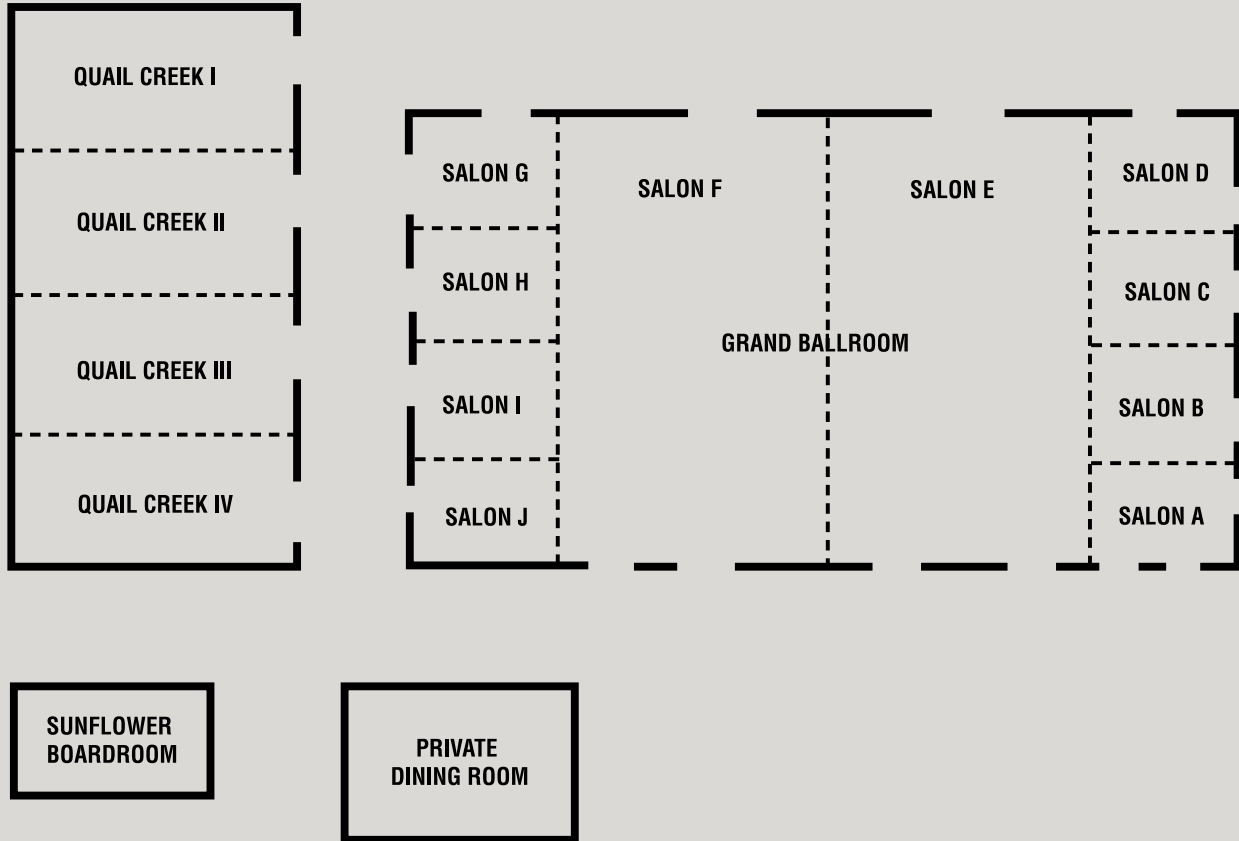

Hosting a meeting or social gathering? We offer 14,000 square feet of event space, which can be customized for your specific needs. At the end of the day, wind down with a cocktail and a bite to eat in our new 210 Bar and Grill.

Intrigued? Book your next getaway or meeting today at the Marriott Kansas City Overland Park!

**QUAIL CREEK JUNIOR BALLROOM**

Meeting room	DIMENSIONS		CAPACITY					
	WxLxH	Square Feet	Theater	Schoolroom	Conference	U-Shape	Reception	Banquet
Grand Ballroom	143x70x17	10,010	1200	700	—	—	900	800
Salon A	32x18x14	576	50	25	25	20	30	30
Salon B	32x18x14	576	50	25	25	20	30	30
Salon C	32x18x14	576	50	25	25	20	30	30
Salon D	32x18x14	576	50	25	25	20	30	30
Salon G	32x18x14	576	50	25	25	20	30	30
Salon H	32x18x14	576	50	25	25	20	30	30
Salon I	32x18x14	576	50	25	25	20	30	30
Salon J	32x18x14	576	50	25	25	20	30	30
Salon E	70x40x17	2,800	300	180	70	70	250	240
Salon F	70x40x17	2,800	300	180	70	70	250	240
Quail Creek Junior Ballroom	96x28x10	2,688	275	150	70	70	300	200
Quail Creek I	28x24x10	672	70	35	25	25	50	50
Quail Creek II	28x24x10	672	70	35	25	25	50	50
Quail Creek III	28x24x10	672	70	35	25	25	50	50
Quail Creek IV	28x24x10	672	70	35	25	25	50	50
Sunflower Boardroom	18x10x10	180	—	—	8	—	—	—
Private Dining Boardroom	21x14x10	294	—	—	10	—	—	—

### PROPERTY DETAILS

- 11 floors , 391 rooms , 7 suites
- 18 meeting rooms
- 14,150 sq ft of total meeting space
- 3 concierge levels

### DINING