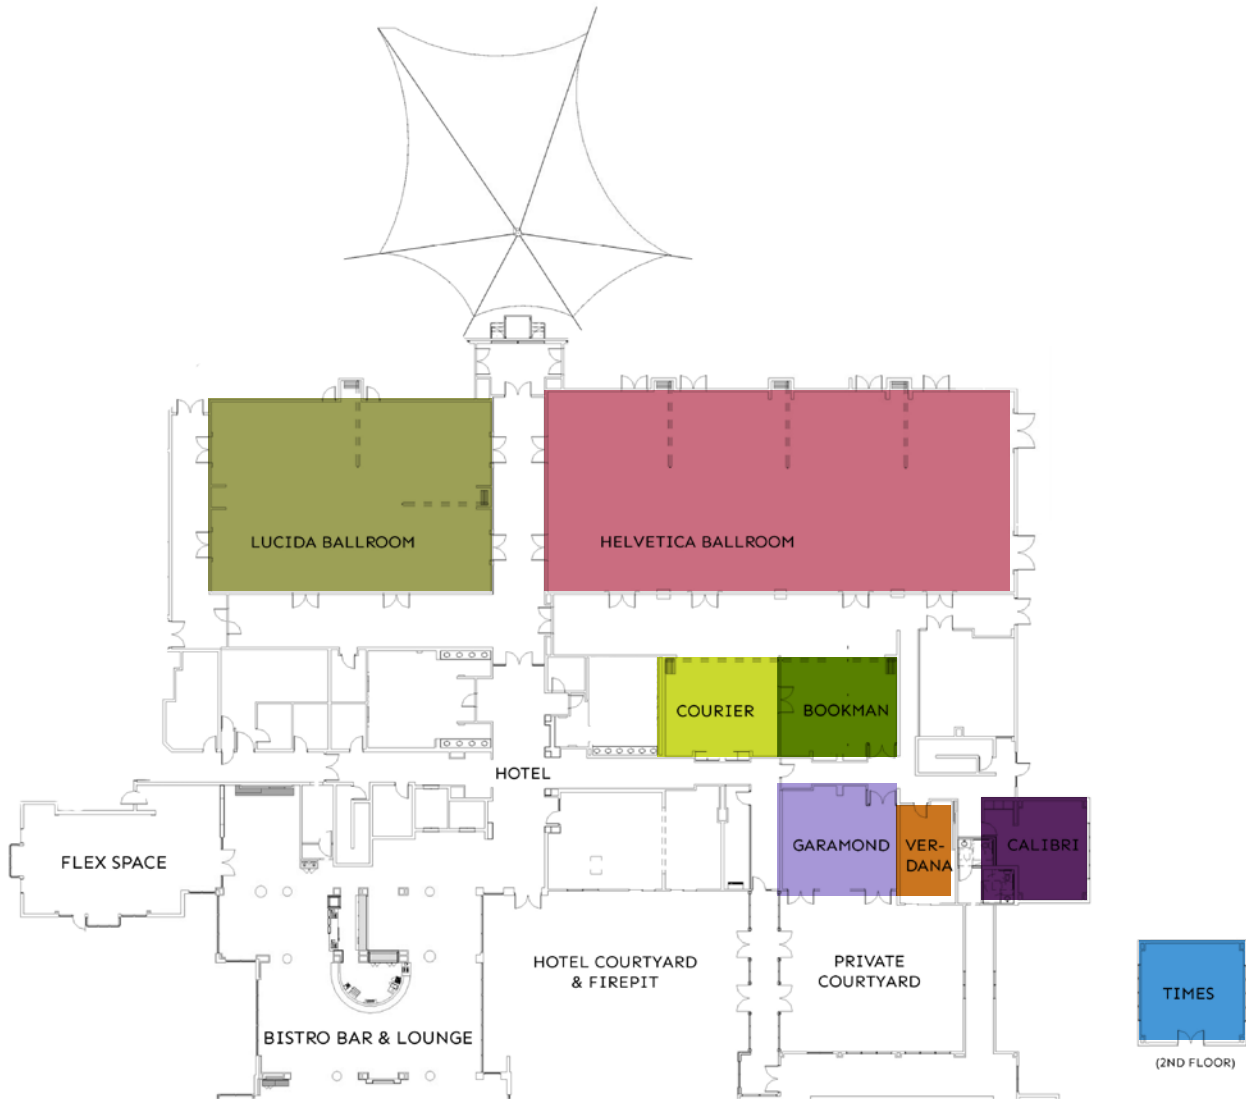

HOTEL ACCOMMODATIONS

- 239 beautifully appointed guest rooms
- 5 beautiful and spacious suites including the 'Presidential Suite' with over 600 square feet of living/dining area and 2 baths
- Outdoor lounge with fire pit
- Courtyard Bistro serving breakfast
- Bistro Lounge with full bar and dinner service with indoor and outdoor seating
- Indoor pool and whirlpool
- Fitness Center
- Laundry facilities

EVENT SPACE

- Over 14,000 square feet of flexible event space
- 8 break out rooms
- Ballroom for up to 400 guests
- 5 add'l private rooms for up to 40 guests
- Custom catering and creative theme parties
- Professional event staff to handle the details
- Full-time Event Manager for last-minute requests
- In-house state-of-the-art audio/visual services

Courtyard by Marriott Nashua
2200 Southwood Drive
Nashua, NH 03063
EventCenterNashua.com
603 579 6055

EVENT SPACE FLOORPLAN, DIMENSIONS & CAPACITY

Name	Lx W x H	Sq. Ft.	Theater	Schoolroom	Banquet	Rds with Dance Floor	Rec	Conf	Us
Helvetica Ballroom	46 x 108 x 12	4,968	540	250	320	280	500	n/a	n/a
E, F, G or H	46 x 27 x 12	1,242	120	64	80	40	125	32	36
E&F or G&H	46 x 54 x 12	2,484	250	130	170	120	250	n/a	n/a
E, F & G or F, G & H	46 x 81 x 12	3,726	400	200	240	180	375	n/a	n/a
Lucida Ballroom	44 x 64 x 12	2,816	280	160	180	150	250	n/a	n/a
A, B, C or D	22 x 32 x 12	704	60	30	40	n/a	50	20	20
A&B or C&D	44 x 32 x 12	1,408	120	60	80	50	125	36	38
A&C or B&D	22 x 64 x 12	1,408	120	60	80	50	125	36	38
Courier Room	22 x 26 x 9	572	40	21	40	n/a	40	16	16
Bookman Room	22 x 26 x 9	572	40	21	40	n/a	40	16	16
Garamond Room	22 x 24 x 9	552	40	24	40	n/a	40	16	16
Verdana Room	13 x 24 x 8	312	20	n/a	n/a	n/a	n/a	12	14
Calibri Room	23 x 16 x 8	410	40	24	30	n/a	35	16	18
Times Room	24 x 25 x 8	600				12			