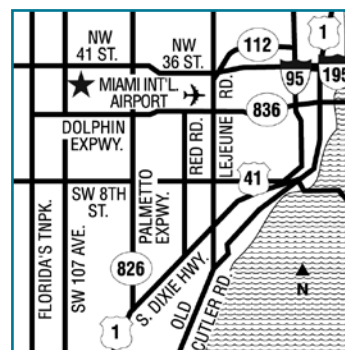

TownePlace Suites by Marriott®
Miami Airport West/Doral Area
10505 NW 36th Street
Miami, Florida 33178
T: 305.718.4144
F: 305.718.4480
TownePlaceSuitesMiamiAirport.com

Location

Located near several corporate business parks, Dolphin Mall and diverse dining choices in Doral. Close to the Miami International Airport.

Attractions

Miami South Beach • Miami Seaquarium • Doral Country Club • Metro Zoo • Homestead Miami Speedway • Florida Keys • Key Biscayne • Dolphin Mall • Coconut Grove • Sawgrass Mills Outlet Mall

Local Restaurants

Directions

From Miami International Airport: Head north to Le Jeune Road (Lane Numbers 2-3) until NW 36th Street (also named Doral Boulevard). Make a left and head west. 36th Street will change to 41st Street/Doral Boulevard. Keep heading west and make a left at 107th Avenue. Head south until you reach 36th Street (different street than the one you came from) and make a left. Look for the Children's Hospital to your left along NW 36th Street. The hotel will be to your left a few yards away.