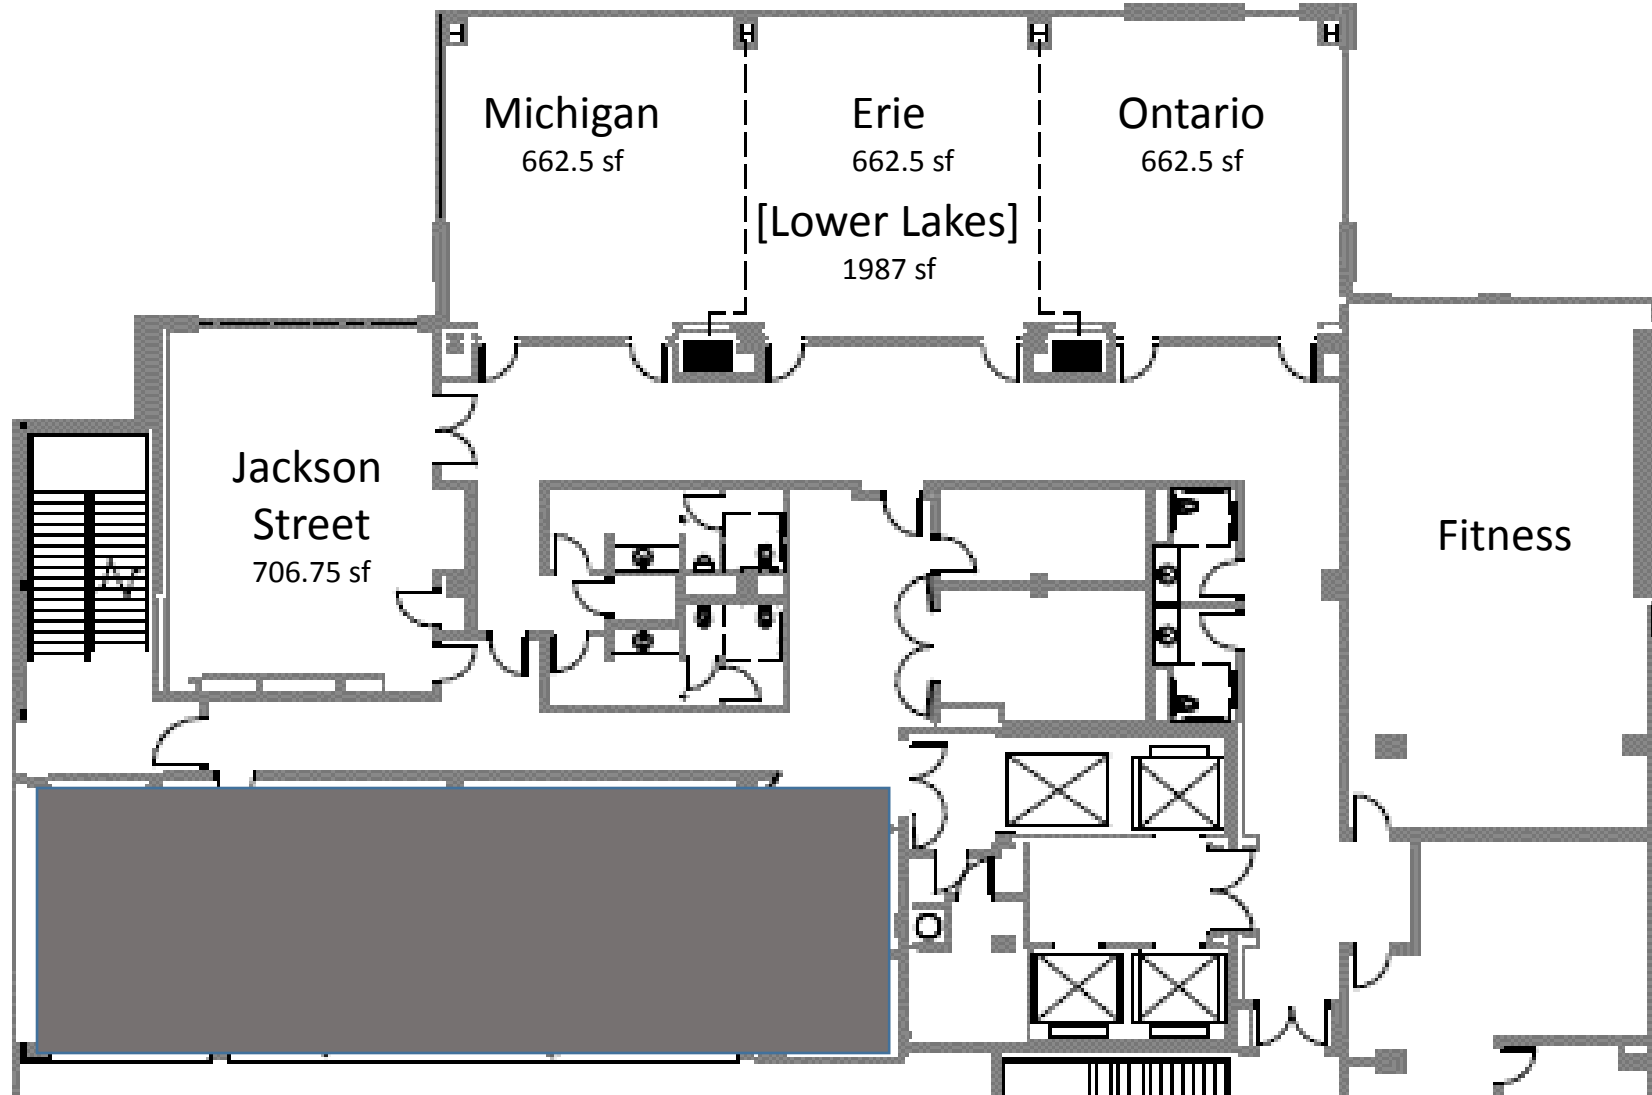

The Westin Milwaukee, Level 3, Lobby/Galleria Level

**THE WESTIN**  
MILWAUKEE

The Westin Milwaukee  
550 N Van Buren Street, Milwaukee, WI, 53202  
(414) 224-5224

# The Westin Milwaukee, Level 2

**THE WESTIN**  
MILWAUKEE

The Westin Milwaukee  
550 N Van Buren Street, Milwaukee, WI, 53202  
(414) 224-5224