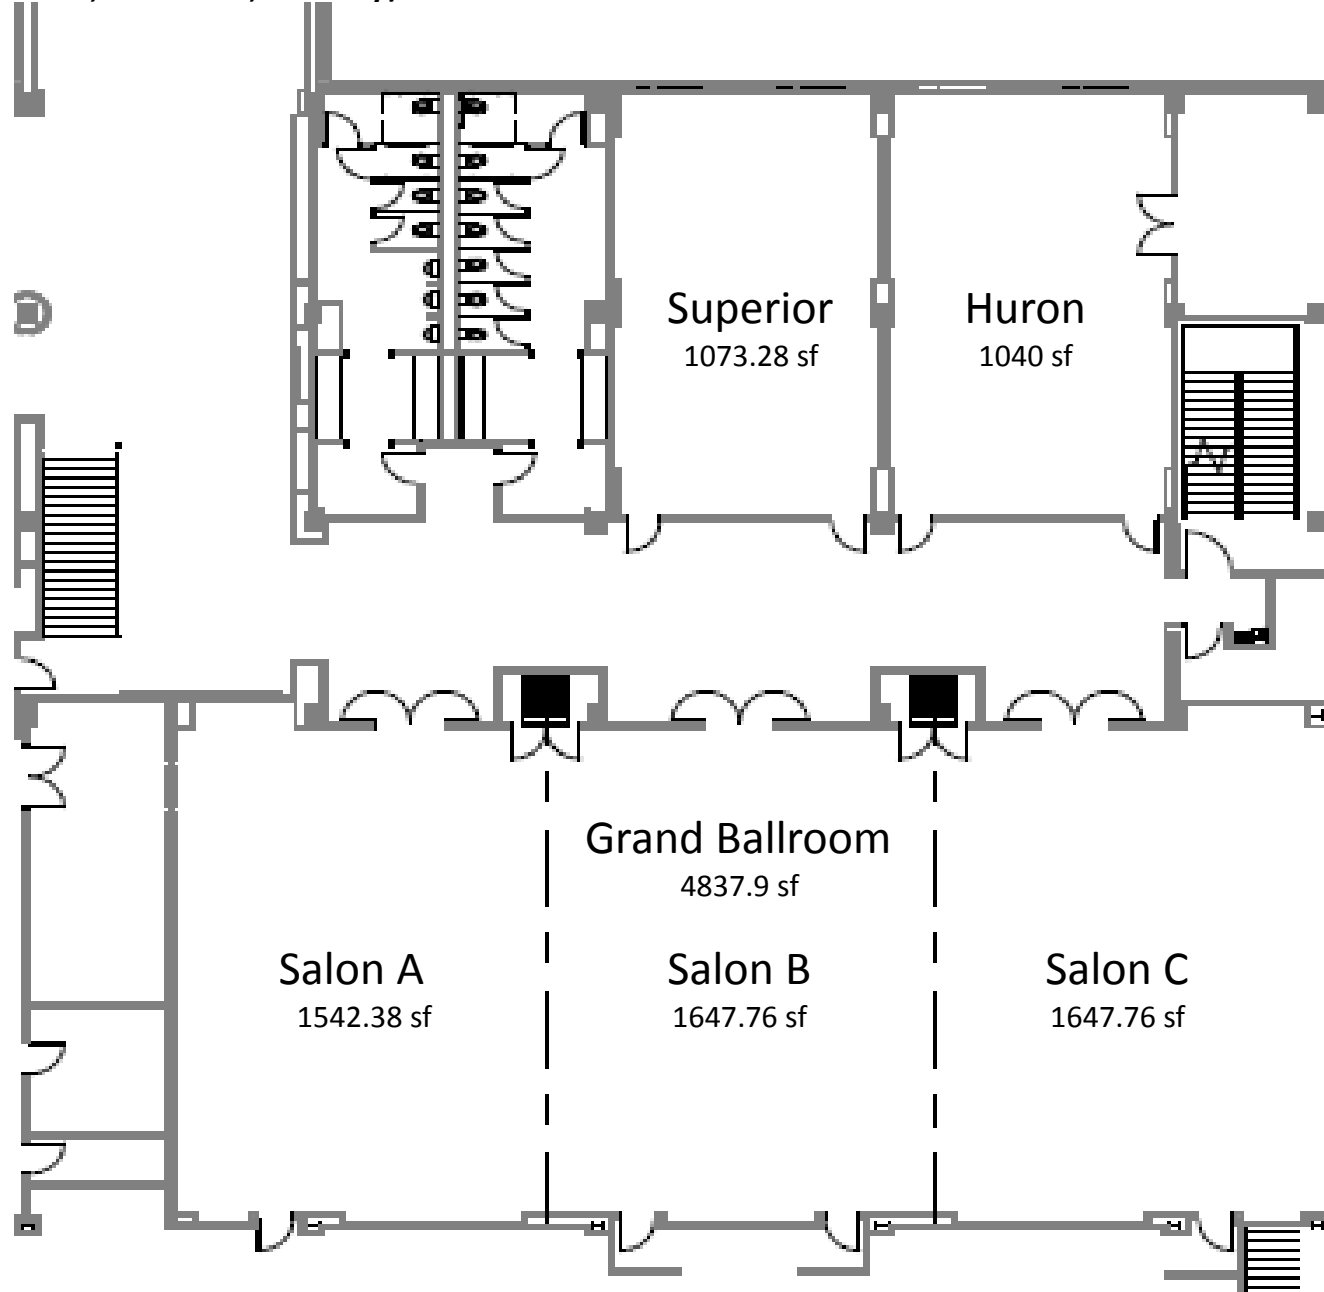

The Westin Milwaukee, Level 3, Lobby/Galleria Level

**THE WESTIN**  
MILWAUKEE

The Westin Milwaukee  
550 N Van Buren Street, Milwaukee, WI, 53202  
(414) 224-5224