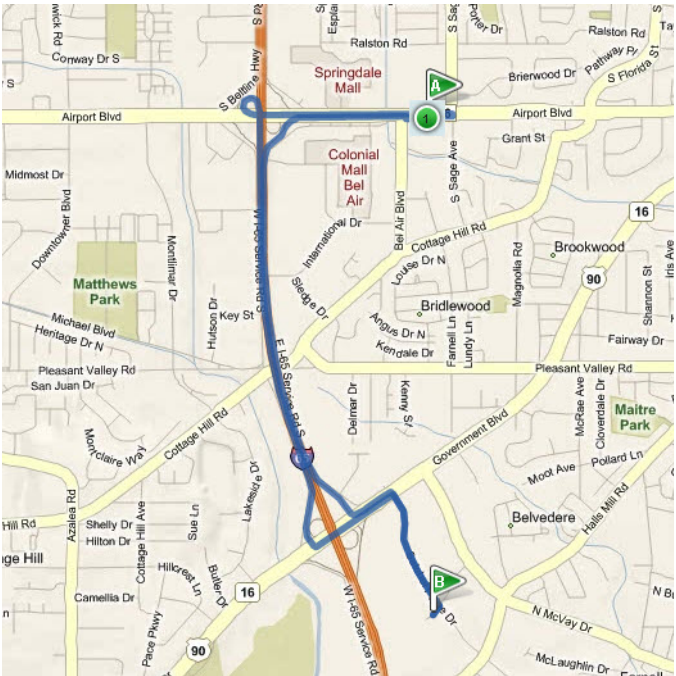

# THERE AND BACK

## HANK AARON STADIUM - MOBILE BAYBEARS

MOBILE MARRIOTT  
3101 AIRPORT BLVD. | PHONE 251-476-6400

1. Turn left onto Airport Blvd 0.8 miles
2. Take ramp right and head South on I-65 1.7 miles
3. At exit 1, take ramp right and follow signs for US-90 / Govt Blvd 0.2 miles
4. Turn left onto US-90 East / Government Blvd East 0.4 miles
5. Turn right onto Satchel Paige Dr 0.5 miles
6. Turn right onto Bolling Brothers Blvd Arrive at Hank Aaron Stadium 0.0 miles
  
7. Depart Bolling Brothers Blvd 0.0 miles
8. Turn left onto Satchel Paige Dr 0.5 miles
9. Turn left onto US-90 West / SR-16 West / Government Blvd 0.1 miles
10. Take ramp right for I-65 North toward Montgomery 1.5 miles
11. At exit 3, take ramp right and follow signs for Airport Blvd 0.2 miles
12. Turn right onto Airport Blvd / CR-56 East 0.5 miles
13. Just past Bel Air Mall and Wendy's, Marriott on your right
14. Arrive at 3101 Airport Blvd,

These directions are for informational purposes only and we offer no guarantee of their completeness or accuracy. Construction projects, traffic, or other events may cause actual conditions to differ from these results. Jogging courses offered have proven to be a favorite of past guests, we assume no responsibility for injury or damage while utilizing the course.