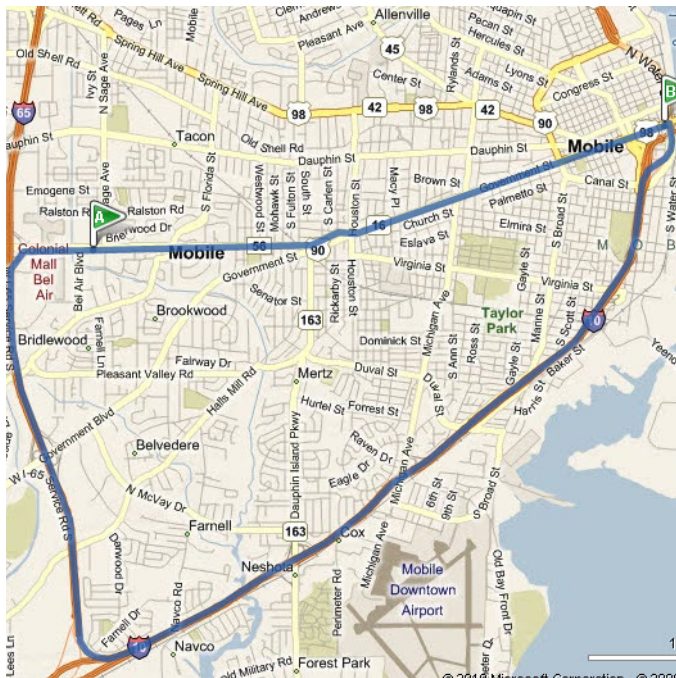

THERE AND BACK

IMAX - EXPLORIUM

MOBILE MARRIOTT
3101 AIRPORT BLVD. | PHONE 251-476-6400

1. Turn right onto Airport Blvd / CR-56 East 1.9 miles
2. Bear right onto Old Government St / CR-560.1 miles
3. Bear left onto US-90 / SR-16 / Government St 1.7 miles
4. Keep straight onto US-98 / SR-16 / SR-42 / Government St 0.7 miles
5. Keep right to stay on Government St 0.1 miles
6. Arrive at 65 Government St, Mobile, AL

7. Depart Government St 0.0 miles
8. Turn right onto S Water St 0.1 miles
9. Take ramp left for I-10 West toward Pascagoula 6.4 miles
10. At exit 20, take ramp right for I-65 North toward Montgomery 3.3 miles
11. At exit 3, take ramp right and follow signs for Airport Blvd 0.2 miles
12. Turn right onto Airport Blvd / CR-56 East 0.5 miles
13. MARRIOTT Just past the Wendy's on the right.