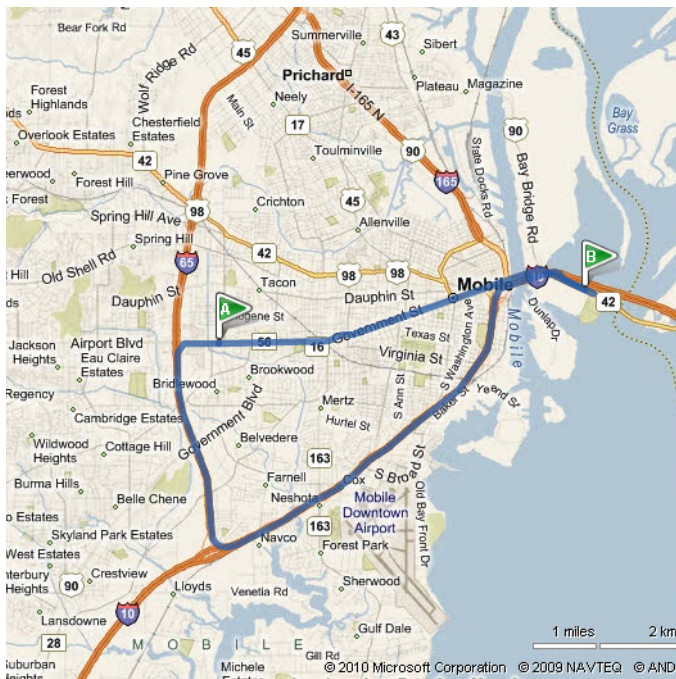

THERE AND BACK

USS ALABAMA

MOBILE MARRIOTT
3101 AIRPORT BLVD. | PHONE 251-476-6400

1. Turn right onto Airport Blvd / CR-56 East 1.9 miles
BURGER KING on the corner
2. Bear right onto Old Government St / CR-56 0.1 miles
3. Bear left onto US-90 / SR-16 / Government St 1.7 miles
4. Keep straight onto US-98 / SR-16 / SR-42 / Government St 0.7 miles
5. Keep left to stay on US-98 / SR-16 / SR-42 / Bankhead Tunnel 1.7 miles
6. Turn right onto road 0.4 miles

1. Depart from USS Alabama, AL 0.4 miles
2. Turn left onto US-90 West / US-98 West / SR-16 West / SR-42 West / Battleship Pkwy / Spanish Fort Blvd 0.5 miles
3. Take ramp right for I-10 West 7.4 miles
4. At exit 20, take ramp right for I-65 North toward Montgomery 3.3 miles
5. At exit 3, take ramp right and follow signs for Airport Blvd 0.2 miles
6. Turn right onto Airport Blvd / CR-56 East 0.5 miles
7. Arrive at 3101 Airport Blvd, Mobile, AL The last intersection after Bel Air mall