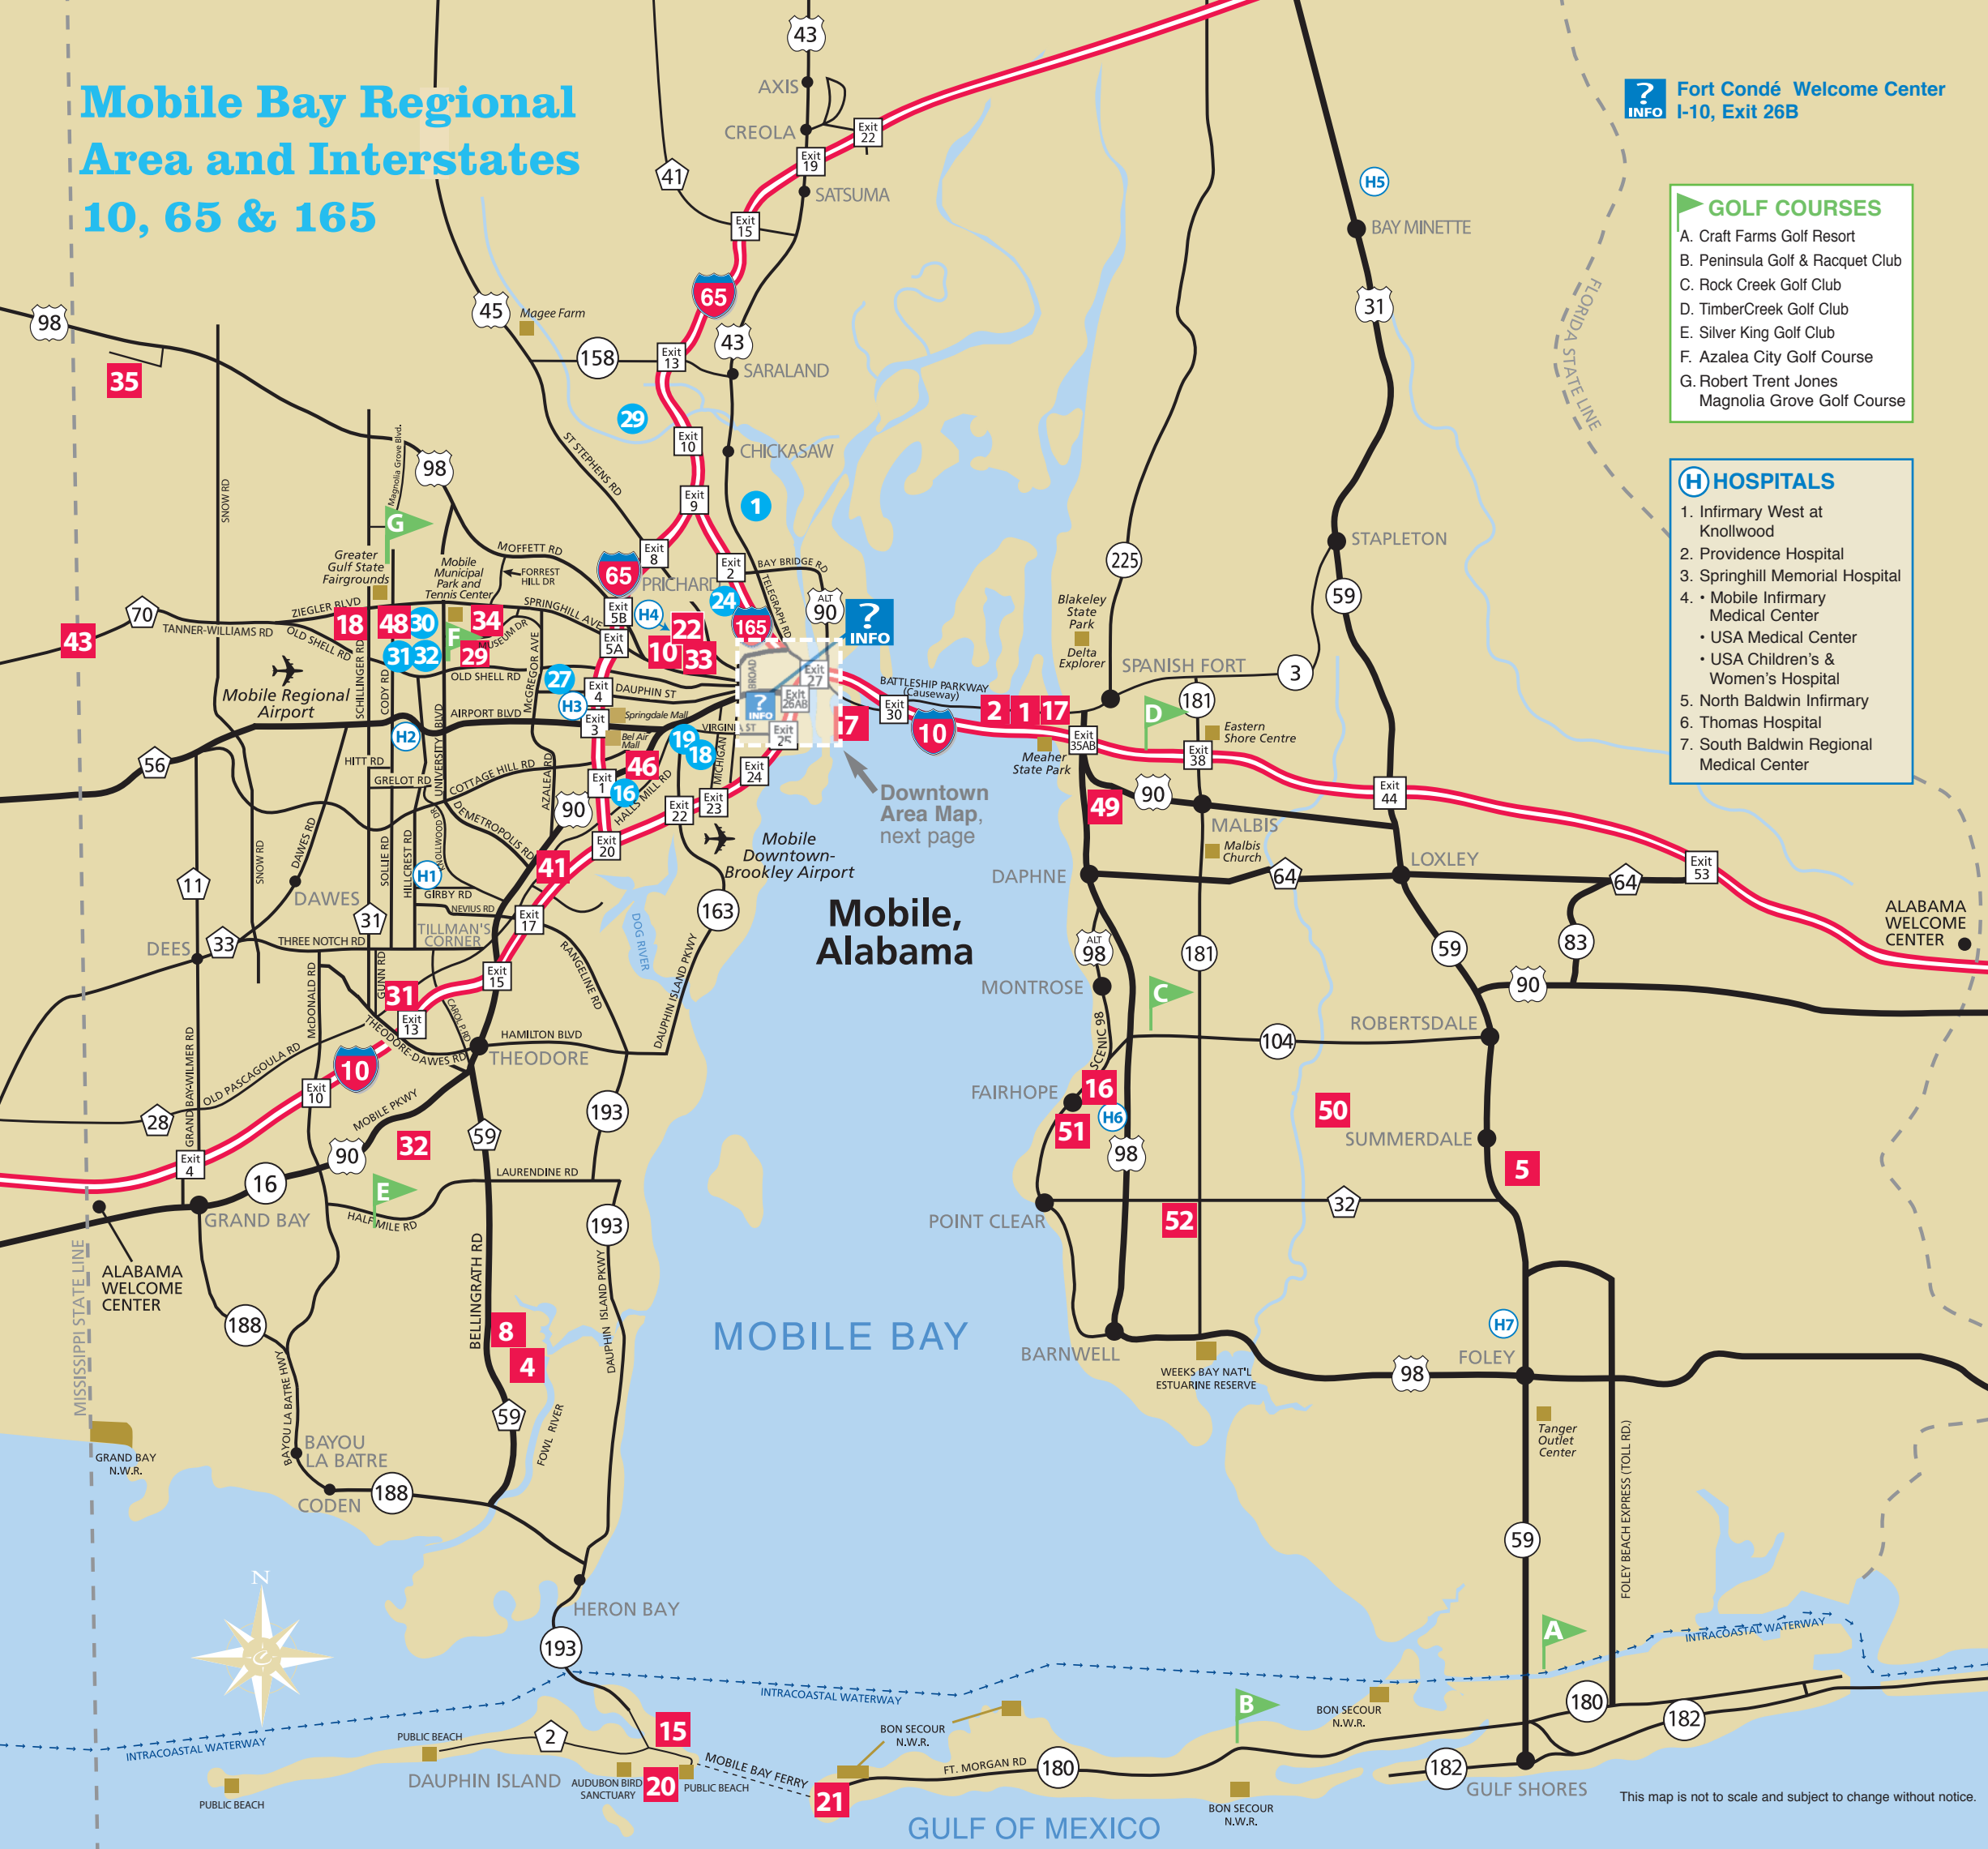

Mobile Bay Regional Area and Interstates 10, 65 & 165

? **INFO** Fort Condé Welcome Center I-10, Exit 26B

- GOLF COURSES**
- A. Craft Farms Golf Resort
 - B. Peninsula Golf & Racquet Club
 - C. Rock Creek Golf Club
 - D. TimberCreek Golf Club
 - E. Silver King Golf Club
 - F. Azalea City Golf Course
 - G. Robert Trent Jones Magnolia Grove Golf Course

- H HOSPITALS**
- 1. Infirmary West at Knollwood
 - 2. Providence Hospital
 - 3. Springhill Memorial Hospital
 - 4. Mobile Infirmary Medical Center
 - USA Medical Center
 - USA Children's & Women's Hospital
 - 5. North Baldwin Infirmary
 - 6. Thomas Hospital
 - 7. South Baldwin Regional Medical Center

- THINGS TO DO**
- 1. Airboat Adventures
 - 2. Airboat Express
 - 4. Alabama Cruises: *Southern Belle*
 - 5. Alligator Alley
 - 7. USS ALABAMA Battleship Memorial Park
 - 8. Bellingrath Gardens and Home
 - 10. Bragg-Mitchell Mansion
 - 15. Dauphin Island Sea Lab and Estuarium
 - 16. Eastern Shore Art Center
 - 17. 5 Rivers Delta Resource Center
 - 18. Flea Market Mobile
 - 20. Fort Gaines
 - 21. Fort Morgan
 - 22. Geri Moulton's Children's Park
 - 29. Mobile Botanical Gardens
 - 31. Mobile Greyhound Park
 - 32. Mobile International Speedway
 - 33. Mobile Medical Museum
 - 34. Mobile Museum of Art
 - 35. Mobile Zoo
 - 41. Robert Moore Christmas Town
 - 43. Seward Farms Maze
 - 46. Toomey's Mardi Gras Mart
 - 48. USA Archaeology Museum
 - 49. U.S. Sports Academy/ American Sport Art Museum and Archives
 - 50. Wales West Light Railway & RV Park
 - 51. Windmill Market
 - 52. The 181 Market
- POINTS OF INTEREST**
- 1. AfricaTown
 - 16. Hank Aaron Stadium & Museum
 - 18. Ladd-Peebles Stadium
 - 19. Magnolia Cemetery
 - 24. Old Catholic Cemetery
 - 27. Spring Hill College
 - 29. University of Mobile
 - 30. University of South Alabama
 - 31. USA Mitchell Center
 - 32. USA Stanky Field