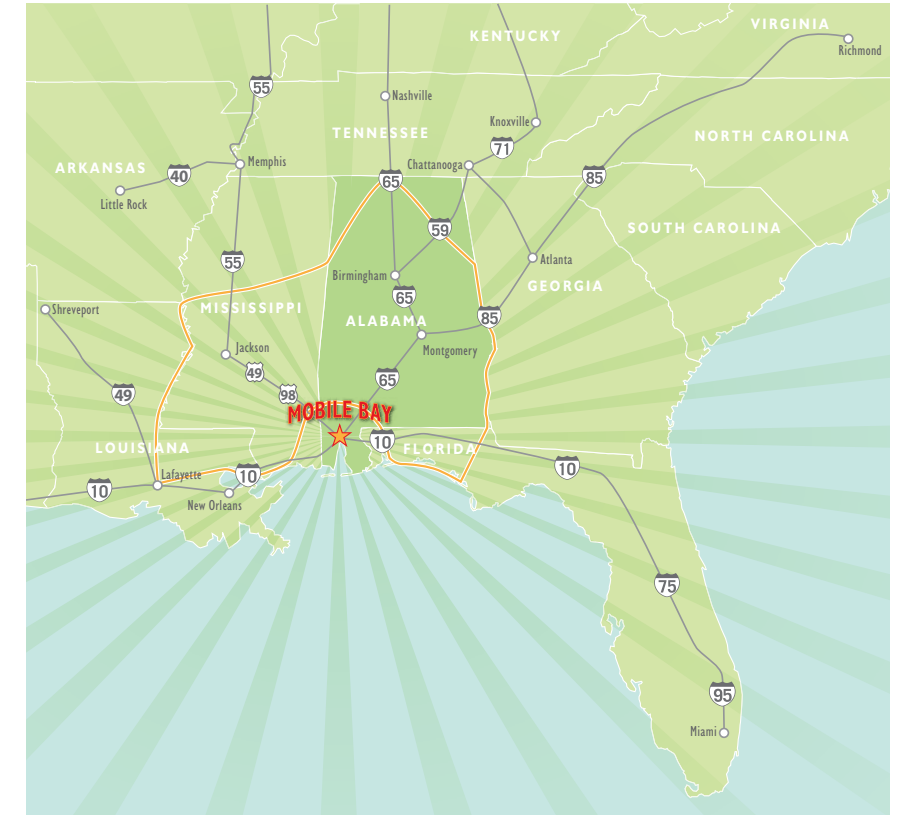

Driving Distances & Interstates

For lodging and dining information, please contact:
Mobile Bay Convention & Visitors Bureau
1 South Water Street, Mobile, AL 36602
www.mobilebay.org 1-800-5-MOBILE visitmobile@mobile.org