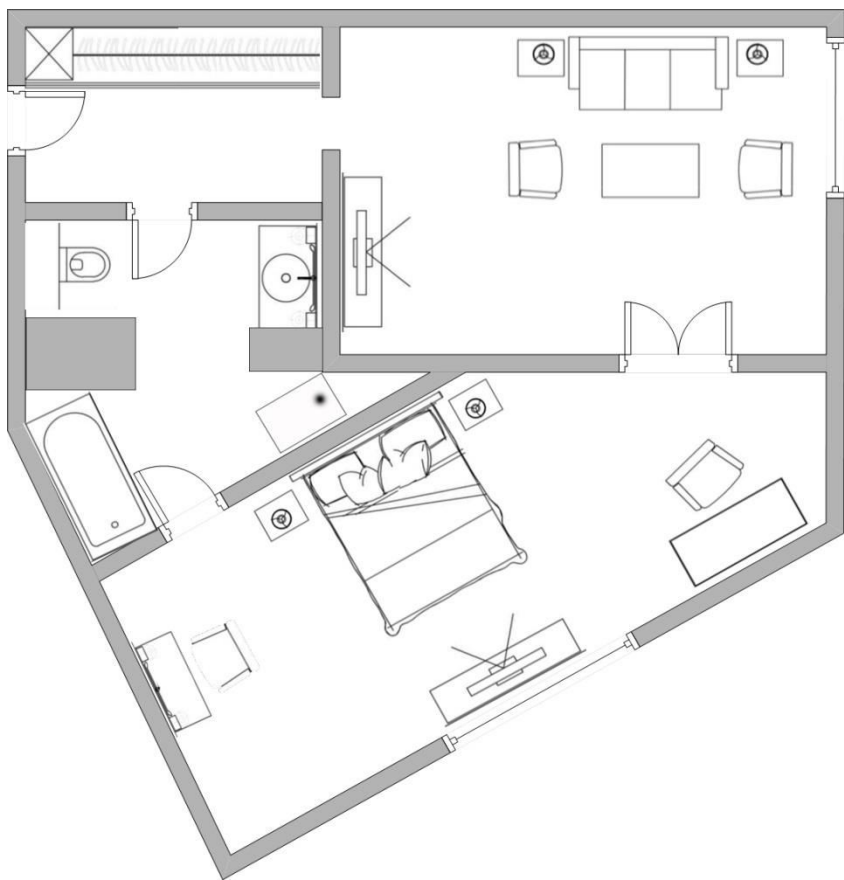

CORNER SUITE

This plan provided as an example.
It may vary, depending on the room location.

MARRIOTT MOSCOW ROYAL AURORA
11 Petrovka St., Moscow 107031 Russia
+7.495.937.10.00
www.marriott.com/mowdt