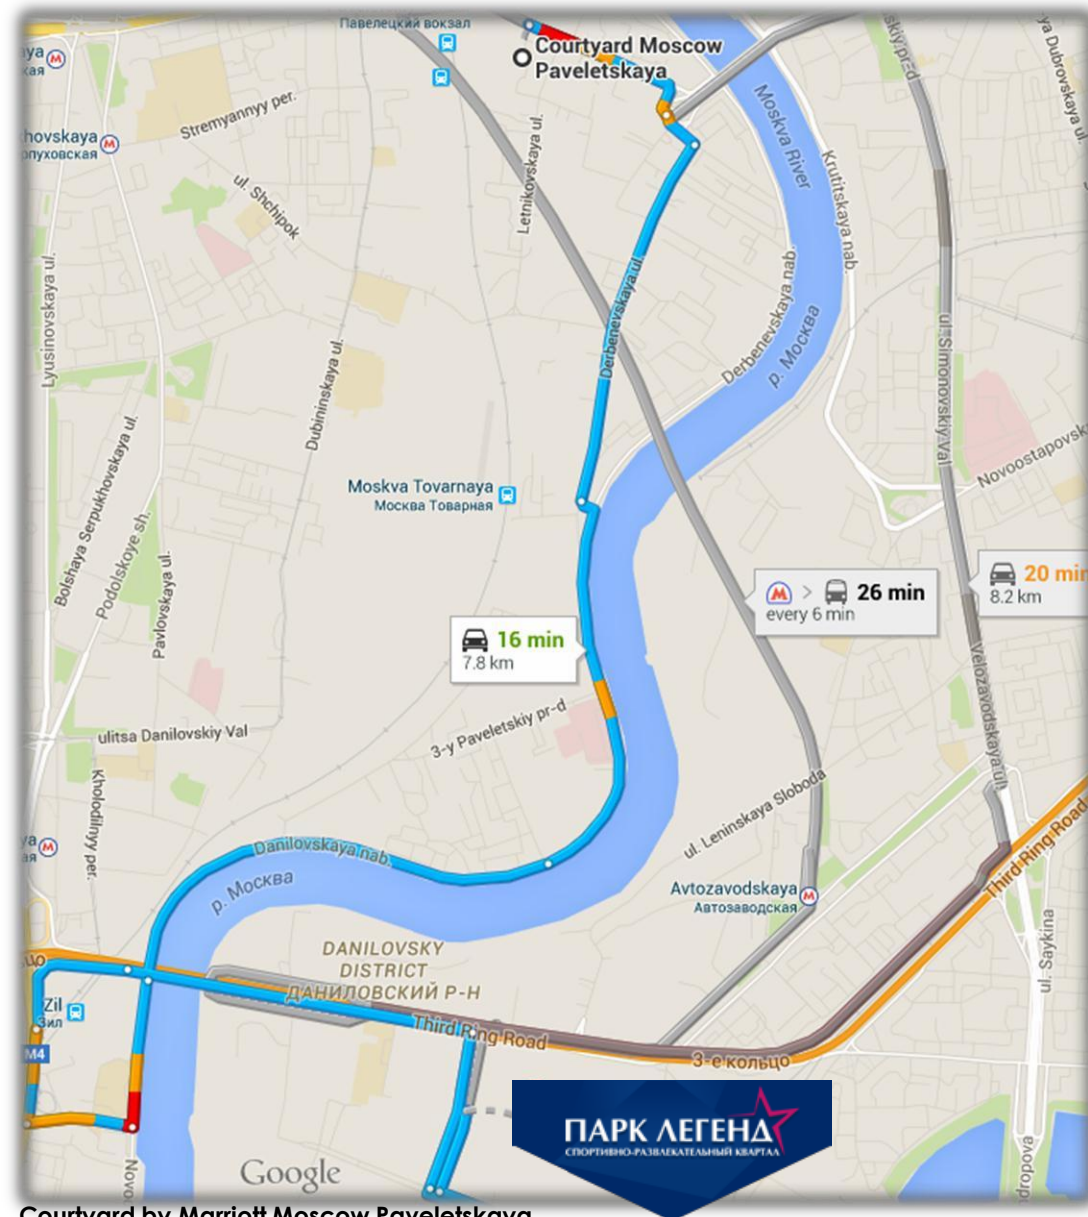

DIRECTIONS TO VTB ICE PALACE

COURTYARD
Marriott

MOSCOW PAVELETSKAYA

DRIVING (7.8km)

- ✘ Head southeast on Kozhevnikovskaya ul. Toward Kozhevnikovskiy pr-d.
- ✘ Follow Derbenevskaya ul. to Paveletskaya nab. (3min—1.2km)
- ✘ Continue on Paveletskaya nab. Take Danilovskaya nab. to Avtozavodskaya ul. (8min—5km)
- ✘ Drive to Avtozavodskaya ul. (4min—1.1km)
- ✘ Arrive at VTB Ice Palace

BY METRO (1 stop)

- ✘ Follow the directions on how to reach the Paveletskaya metro station in a separate document under “Maps & Location”.
- ✘ Take one stop on the Green Line from Paveletskaya to Avtozavodskaya.
- ✘ Take Bus 40 towards metro station “Annino” and get off after 3 stops.
- ✘ Cross the street and walk for 3 minutes.