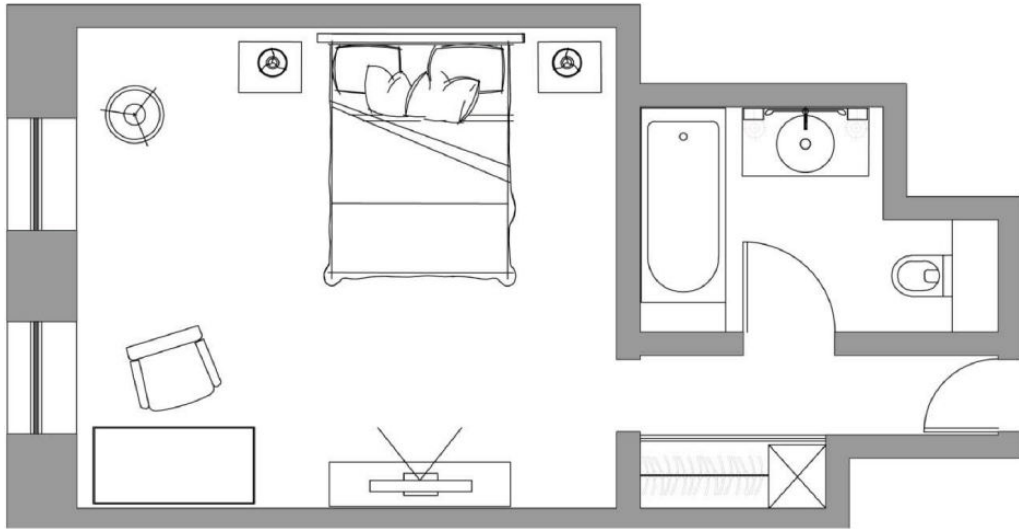

DELUXE

This plan provided as an example.
It may vary, depending on the room location.

MARRIOTT MOSCOW TVERSKAYA
34 1ST Tverskaya-Yamskaya St., Moscow 125047 Russia
+7.495.258.30.00
www.marriott.com/mowtv