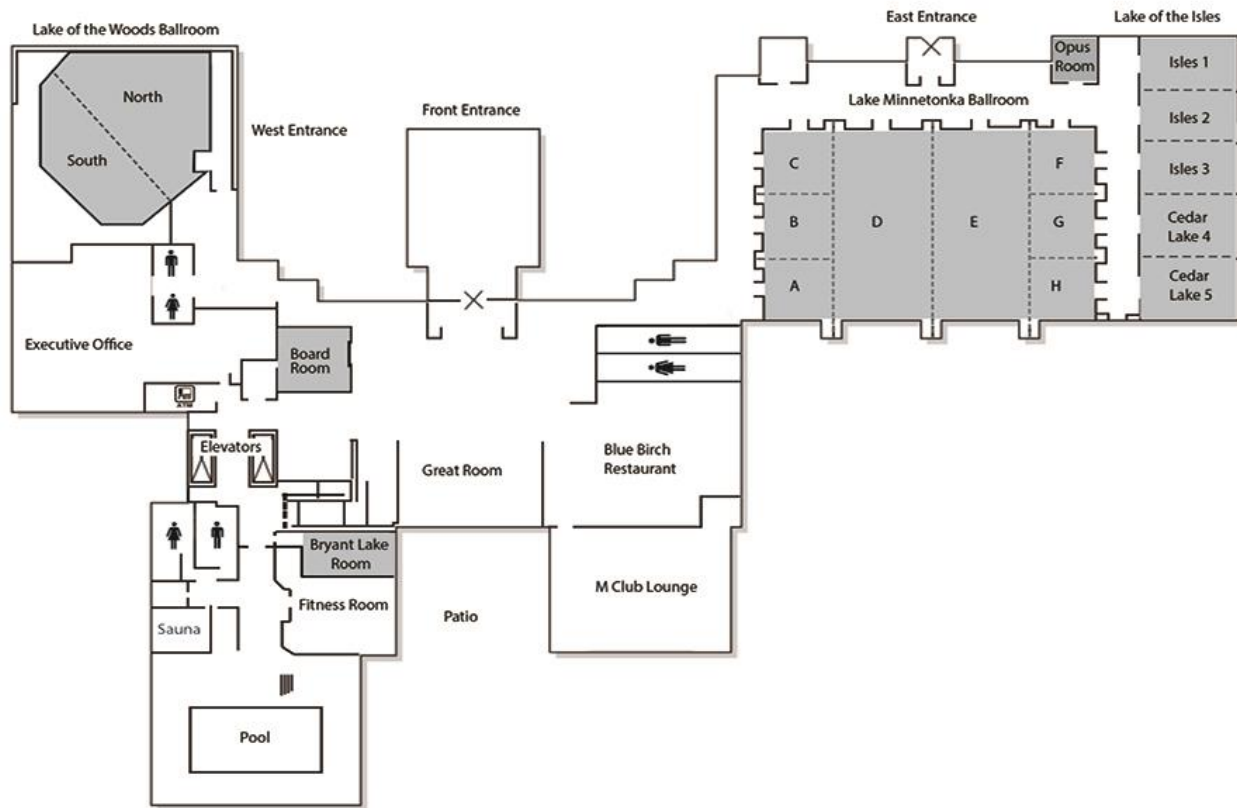

MARRIOTT  
MINNEAPOLIS SOUTHWEST

MINNEAPOLIS MARRIOTT SOUTHWEST

TEN THOUSAND LAKES  
ONE PERFECT MEETING LOCATION

Meeting Room	Dimensions		Capacity Chart					
	WxLxH	Sq. Ft.	Theater	Schoolroom	Conference	U-Shape	Reception	Banquet
Lake Minnetonka Ballroom		7,128	1050	480			1140	500
Salon D	32x66x14	2,112	275	130	48	66	150	150
Salon E	32x66x14	2,112	275	130	48	66	150	150
Salon A	22x22x12	484	36	24	20	16	40	40
Salon B	22x22x12	484	36	24	20	16	40	40
Salon C	22x22x12	484	36	24	20	16	40	40
Salon F	22x22x12	484	36	24	20	16	40	40
Salon G	22x22x12	484	36	24	20	16	40	40
Salon H	22x22x12	484	36	24	20	16	40	40
Salon A - C or F - H	22x66x12	1,452	108	72	60	48	120	120
Salon A - D or E - H	54x66x12	3,564	383	202	134	114	270	250
Cedar Lake 4	22x31x10	682	60	30	28	24	50	30
Cedar Lake 5	22x31x10	682	60	30	28	24	50	30
Cedar Lake 4 & 5 (combined)	44x31x10	1,364	120	60	60	34	150	90
Lake of the Isles 1	18x31x10	558	40	25	28	21	50	30
Lake of the Isles 2	18x31x10	558	40	25	28	21	50	30
Lake of the Isles 3	18x31x10	558	40	25	28	21	50	30
Lake of the Isles 1, 2 & 3 (combined)	54x31x10	1,674	120	76	60	48	150	120
City of Lakes Boardroom	20x25x10	500	n/a	n/a	12	n/a	n/a	n/a
Lake of the Woods Ballroom	52x62x10	3,224	300	150	72	160	300	220
North Salon	51x32x11	1,632	100	40	24	28	100	70
South Salon	51x22x11	1,122	130	50	30	35	100	80
Bryant Lake	30x12x11	360	28	22	20	20	30	30

### RESTAURANTS & LOUNGES

Blue Birch Restaurant is centrally located in the lobby • Blue Birch Bar and Patio offers an array of local american cuisine, daily specials martinis, signature cocktails, and an extensive wine list.

### MEETING FACILITIES

20 Meeting rooms totaling 14,000 sq.ft. of meeting space • RedCoat<sup>SM</sup> Direct, a complimentary app for meeting planners, manage your meeting at your fingertips. Wifi Simplified, a new standard approach for your internet needs. Visit MeetingsImagined.com for inspiration on meetings and events.