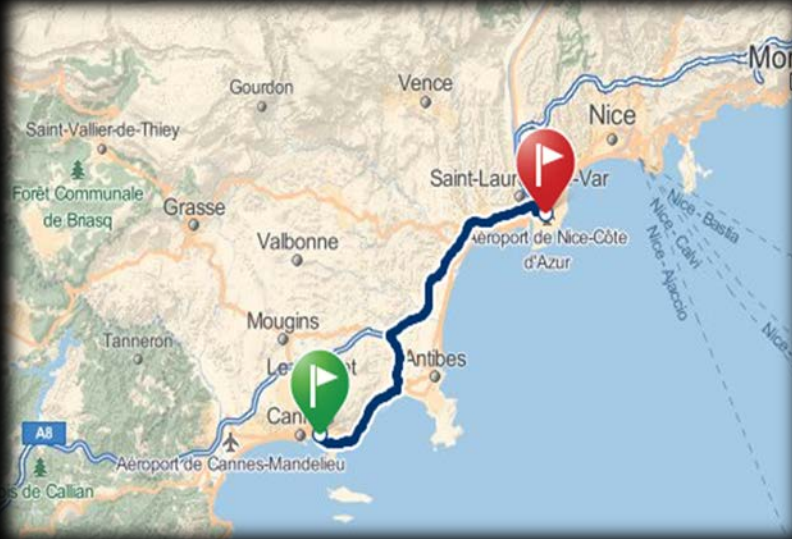

# Access Facilities

Plan: Google Maps

30 kms: 25 minutes drive  
via the freeway A8

Plan: Google Maps

30 kms: 34 minutes drive  
through the seaside

# How to go to the hotel from the airport?

- Taxis: taxi rank in front of the JW Marriott Cannes

Approximate time : 30 minutes

Departure : Nice Airport

Arrival : JW Marriott Cannes

- Bus : Nice airport – Cannes

Bus: n° 210

Approximate time : 50 minutes

Departure: Nice Airport

Arrival: Town Hall : 15 min walking distance to the hotel

Plan: Google Maps

- Train : Gare TER Nice St Augustin – Cannes

Approximate time : 33 minutes

Departure : Nice Saint Augustin train station : 4min by bus and 10 min walking distance to the train station

Arrival : Cannes train station : 10 min walking distance to the hotel

Plan: Google Maps