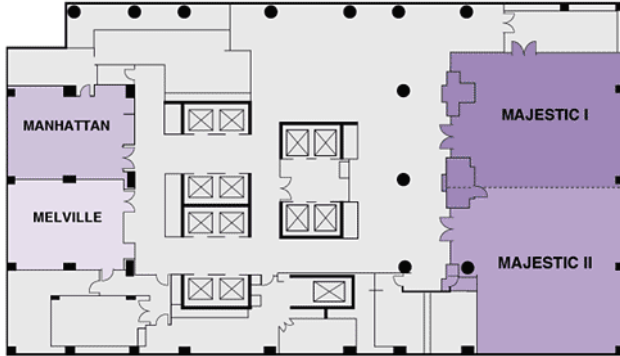

Fifth Floor:

Choose a floor to view the function space information and the floor plan.

Room	Dimensions	Sq. Ft.	Divisible?	Theatre	Classroom	Rounds	U-Shape	Reception	Conference
Majestic Ballroom	42 x 84	3528	Yes/2	350	210	320	78	300	84
Majestic I	42 x 38	1554	No	120	70	100	34	100	40
Majestic II	42 x 46	1932	No	200	110	180	50	150	46
Majestic Foyer	24 x 53	1272	-	-	-	-	-	-	-
Manhattan	32 x 24	768	No	66	40	50	22	40	25
Melville	32 x 25	800	No	66	40	50	22	40	25