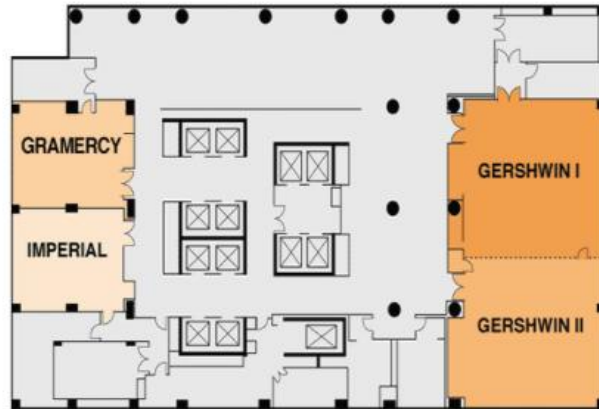

Fourth Floor:

Choose a floor to view the function space information and the floor plan.

Room	Dimensions	Sq. Ft.	Divisible?	Theatre	Classroom	Rounds	U-Shape	Reception	Conference
Gershwin Ballroom	42 x 74	3108	Yes/2	330	190	280	84	300	70
Gershwin I	42 x 38	1596	No	154	78	110	46	160	42
Gershwin II	42 x 36	1512	No	154	74	130	43	150	48
Gershwin Foyer	28 x 53	1484	No	-	-	-	-	-	-
Gramercy	32 x 24	768	No	66	40	50	22	40	25
Imperial	32 x 25	800	No	66	40	50	23	40	25