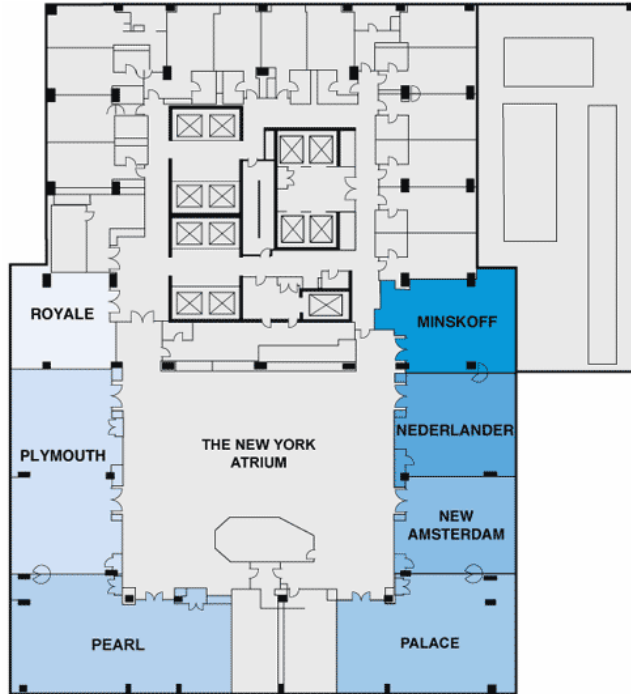

Ninth Floor:

Choose a floor to view the function space information and the floor plan.

Room	Dimensions	Sq. Ft.	Divisible?	Theatre	Classroom	Rounds	U-Shape	Reception	Conference
Minskoff	26 x 28	728	No	44	30	40	18	35	22
Nederlander	27 x 28	756	No	50	36	50	18	45	22
New Amsterdam	26 x 26	676	No	46	34	50	18	45	22
Palace	44 x 24	1056	No	110	65	100	38	100	44
Pearl	29 x 56	1624	No	130	98	120	42	110	45
Plymouth	24 x 55	1320	No	120	90	110	42	110	45
Royale	25 x 24	600	No	42	24	40	16	30	18
New York Atrium	50 x 40	2000	No	-	-	150	-	250	-