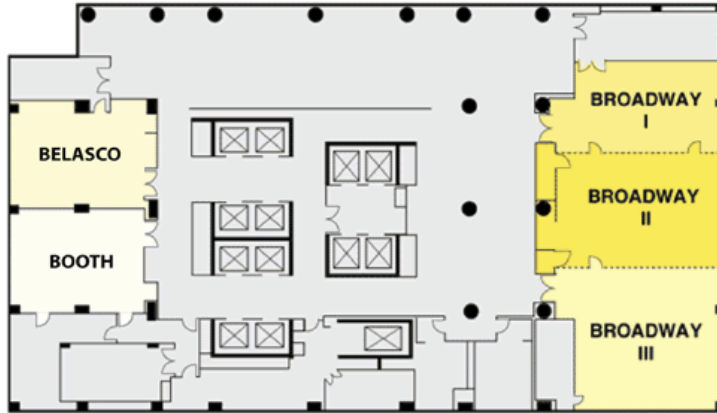

Third Floor:

Choose a floor to view the function space information and the floor plan.

Room	Dimensions	Sq. Ft.	Divisible?	Theatre	Classroom	Rounds	U-Shape	Reception	Conference
Broadway Ballroom	84.5 x 38	3192	Yes/3	320	180	280	92	275	70
Broadway I	22 x 38	836	No	60	36	70	24	50	28
Broadway II	28 x 38	1064	No	99	55	80	30	60	36
Broadway III	34 x 38	1292	No	124	64	100	37	80	43
Broadway Foyer	28 x 53	1484	-	-	-	-	-	-	-
Belasco	32 x 26	832	No	64	41	60	18	40	24
Booth	32 x 22	704	-	-	-	-	-	-	16