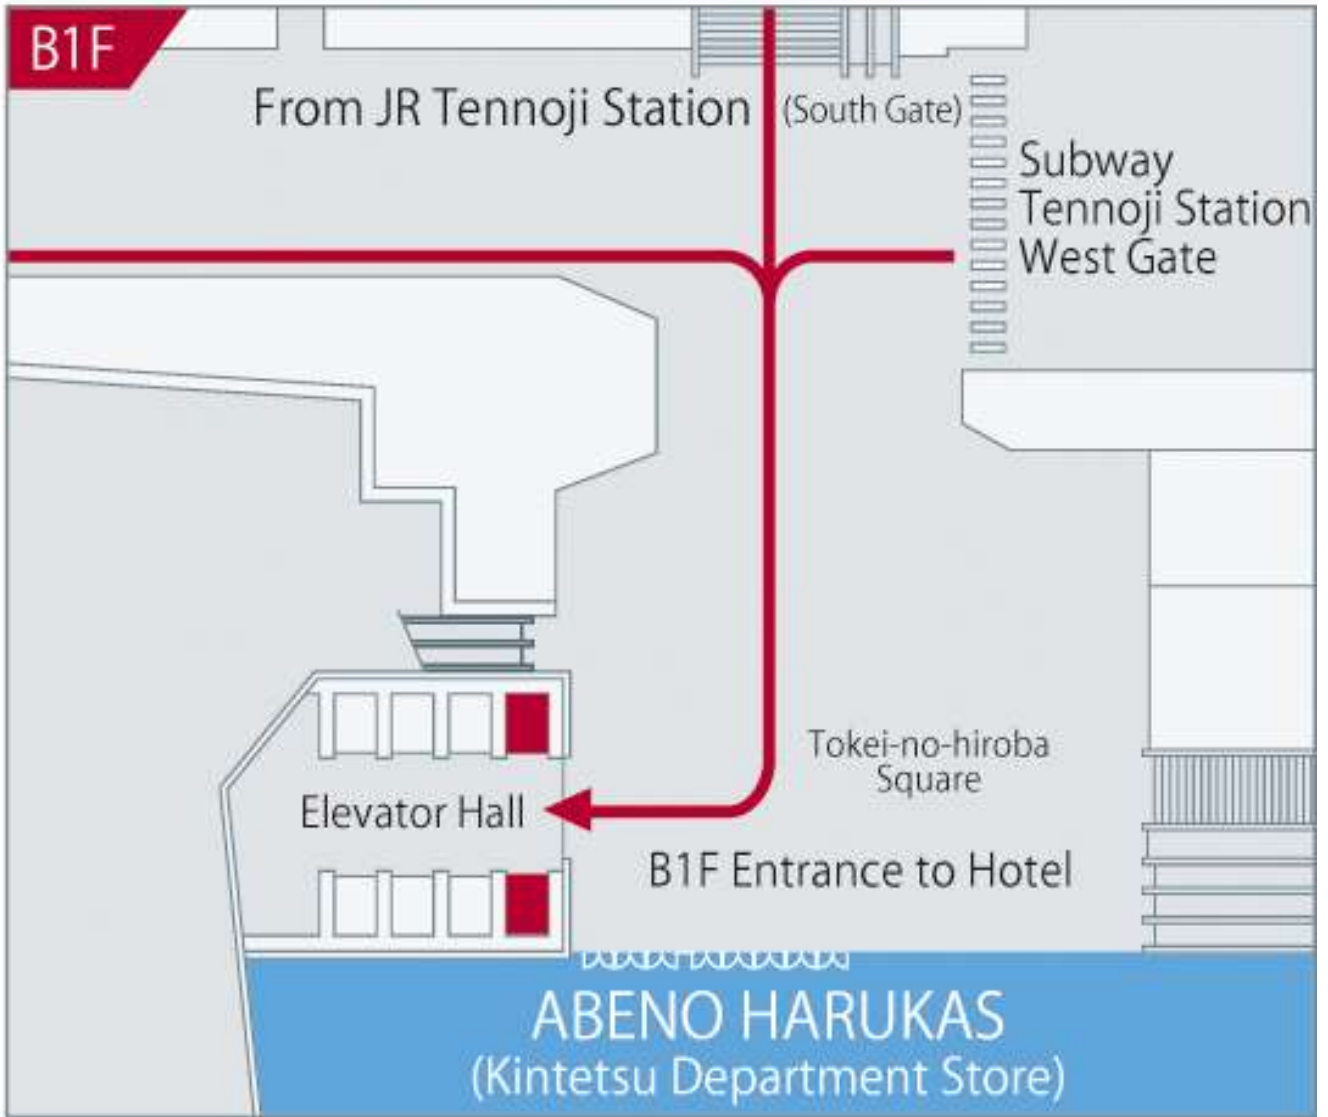

Access from Subway Midosuji Line

1. Go down to the basement level and go straight. You can see the entrance of Kintetsu Department Store Abeno Harukas.

2. You will find the elevator landing on your right, in front of Kintetsu Department Store Abeno Harukas.

Take either of the two elevators to the 19th floor. The hotel lobby is located on the 19th floor.

Please refer to the ceiling sign.

OSAKA MARRIOTT MIYAKO HOTEL

1 - 1 -43, Abeno-suji, Abeno-Ku, Osaka 545-0052 Japan +81-6-6628-6111