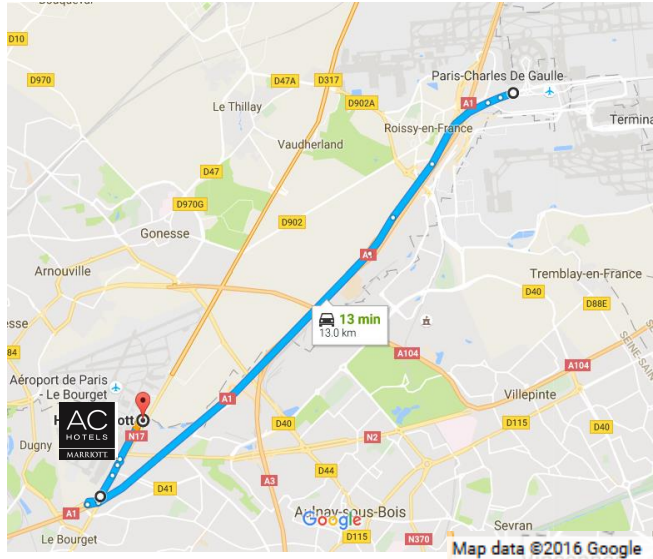

# EASY ACCESS TO AC HOTEL PARIS LE BOURGET AIRPORT BY CAR

## From the Paris Charles de Gaulle Airport :

Take Highway A1 to Paris

Take the Exit 5 towards N2/Paris/La Courneuve/Drancy

At the roundabout take the first exit

Turn left onto the Airport

Follow the Avenue de l'Europe.

## From Paris:

Take Highway A1 to Lille/Aéroport Charles de Gaulle/Saint-Denis

Take the Exit 5 towards Le Bourget Airport

Follow Musée de l'Air et de l'Espace on N2

Turn left onto the Airport

Turn Right and follow the Avenue de l'Europe.