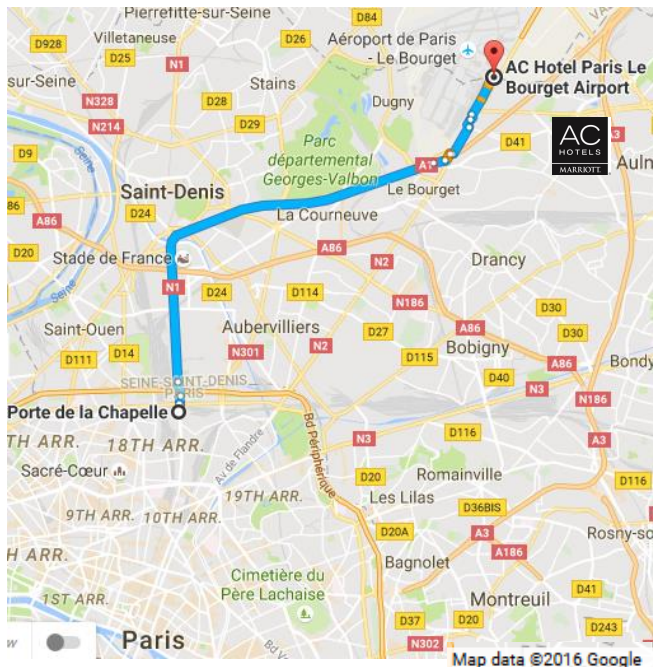

## From the Paris Charles de Gaulle Airport :

Take Highway A1 to Paris

Take the Exit 5 towards N2/Paris/La Courneuve/Drancy

At the roundabout take the first exit

Turn left onto the Airport

Follow the Avenue de l'Europe.

## From Paris:

Take Highway A1 to Lille/Aéroport Charles de Gaulle/Saint-Denis

Take the Exit 5 towards Le Bourget Airport

Follow Musée de l'Air et de l'Espace on N2

Turn left onto the Airport

Turn Right and follow the Avenue de l'Europe.