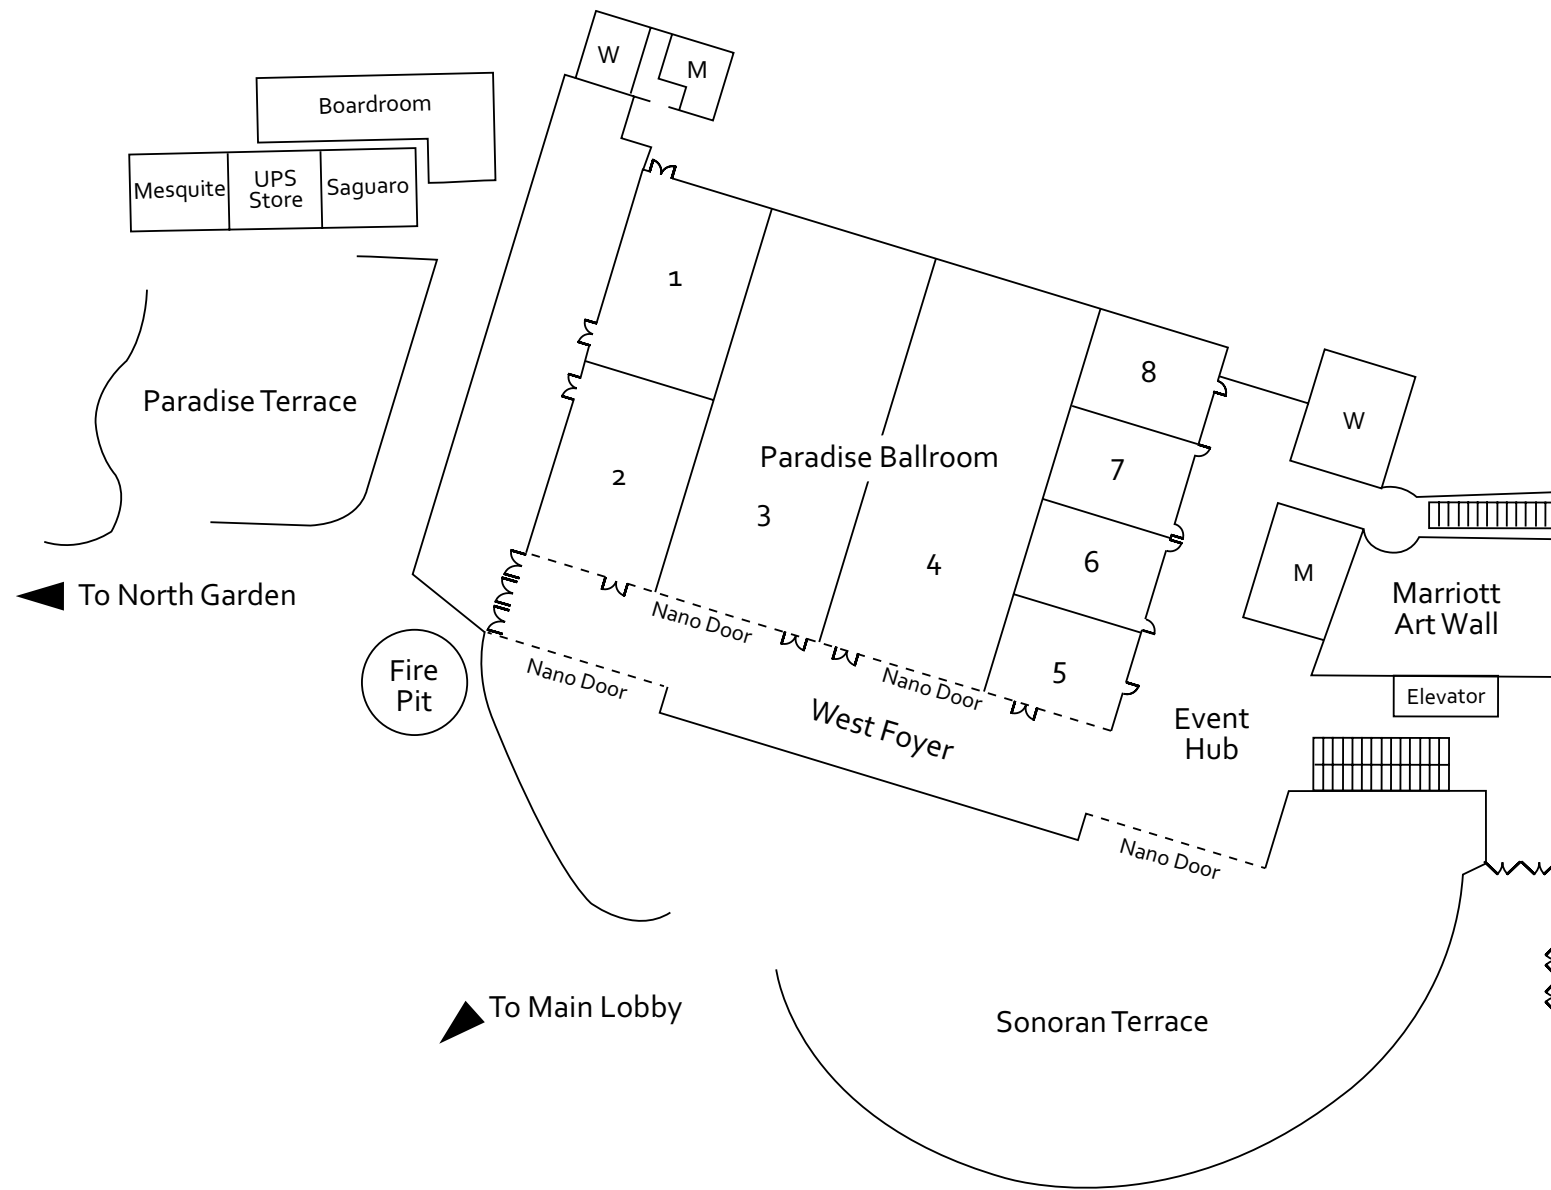

# INSPIRED EVENTS. THOUGHTFULLY CRAFTED.

EVENTS by JW

PARADISE BALLROOM

PARADISE BALLROOM FOYER/EVENT HUB

ARIZONA BALLROOM

	DIMENSIONS		CAPACITY					
	W x L x H	SQ FT	THEATER	SCHOOLROOM	CONFERENCE	U-SHAPE	RECEPTION	BANQUET
Paradise Ballroom	99 x 152 x 20	15,048	1,160	750	-	-	1,570	1,080
Salons 1,2 (each)	50 x 32 x 20	1,601	140	72	-	40	150	80
Salons 3,4 (each)	100 x 43 x 20	4,282	300	220	-	-	420	270
Salons 5,6,7,8 (each)	24 x 32 x 20	773	70	50	26	28	80	50
Salons 1,2,3	99 x 75 x 20	7,479	600	360	-	-	800	450
Salons 1,2,3,4	99 x 118 x 20	11,752	1,000	600	-	-	1,200	720
Salons 3,4,5,6,7,8	99 x 110 x 20	10,956	1,200	600	-	-	1,200	720
Salons 4,5,6,7,8	99 x 67 x 20	6,673	800	400	-	-	800	480
Mesquite and Saguaro	15 x 22 x 7	330	25	12	16	-	20	20
Boardroom	35 x 15 x 15	525	-	-	16	-	-	16

	DIMENSIONS		CAPACITY					
	W x L x H	SQ FT	THEATER	SCHOOLROOM	CONFERENCE	U-SHAPE	RECEPTION	BANQUET
Arizona Ballroom	128 x 156 x 22	19,968	2,100	1,150	-	-	2,100	1,540
Salons A,B,C,D,E and J,K,L,M,N (each)	32 x 25 x 22	800	60	40	26	28	80	50
Salons F and H (each)	50 x 46 x 22	2,300	150	96	-	-	240	160
Salons G and I (each)	75 x 46 x 22	3,450	280	176	-	-	360	280
Salons F,G or H,I	125 x 46 x 22	5,750	410	224	-	-	600	440
Salons A,B,C,D,E,F,G or H,I,J,K,L,M,N	128 x 78 x 22	9,984	1,050	580	-	-	1,050	770
Salons F,G,H,I	128 x 92 x 22	11,776	1,200	690	-	-	1,200	880
Salons A,B,F,H,M,N	156 x 50 x 22	7,800	820	450	-	-	820	520
Salons C,D,E,G,I,J,K,L	156 x 75 x 22	11,700	1,880	640	-	-	1,200	910
Salons A,B,F or H,M,N	78 x 50 x 22	3,900	400	220	-	-	400	280
Salons C,D,E,G or I,J,K,L	78 x 75 x 22	5,850	615	340	-	-	615	490