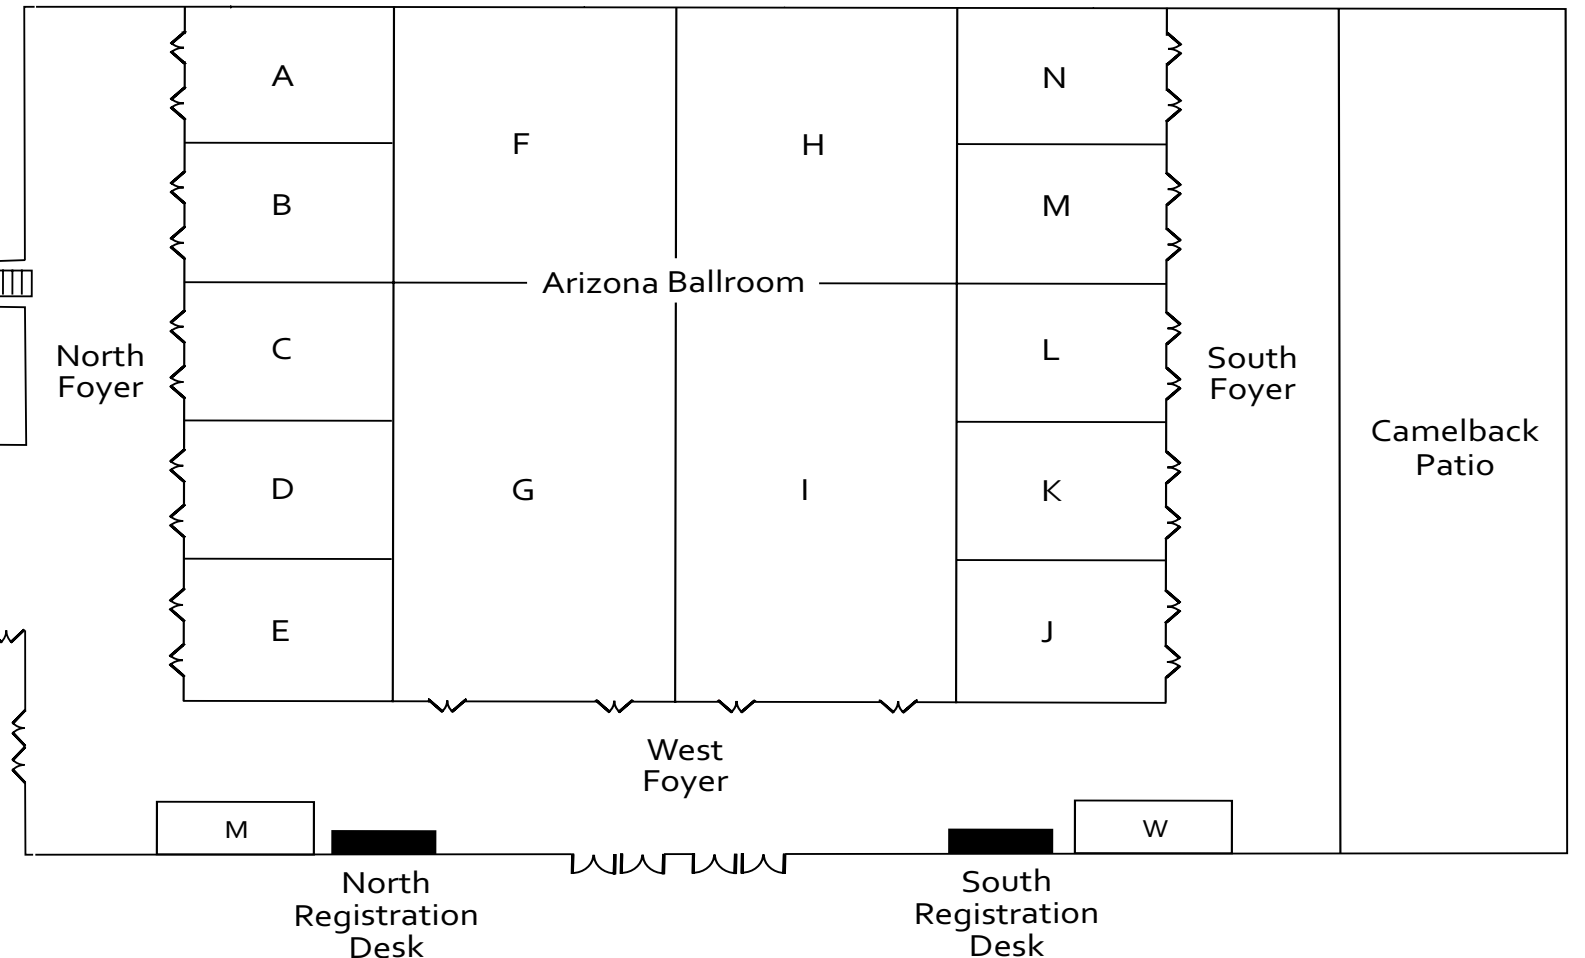

# INSPIRED EVENTS. THOUGHTFULLY CRAFTED.

EVENTS by JW

PARADISE BALLROOM

PARADISE BALLROOM FOYER/EVENT HUB

ARIZONA BALLROOM

	DIMENSIONS		CAPACITY					
	W x L x H	SQ FT	THEATER	SCHOOLROOM	CONFERENCE	U-SHAPE	RECEPTION	BANQUET
Paradise Ballroom	99 x 152 x 20	15,048	1,160	750	-	-	1,570	1,080
Salons 1,2 (each)	50 x 32 x 20	1,601	140	72	-	40	150	80
Salons 3,4 (each)	100 x 43 x 20	4,282	300	220	-	-	420	270
Salons 5,6,7,8 (each)	24 x 32 x 20	773	70	50	26	28	80	50
Salons 1,2,3	99 x 75 x 20	7,479	600	360	-	-	800	450
Salons 1,2,3,4	99 x 118 x 20	11,752	1,000	600	-	-	1,200	720
Salons 3,4,5,6,7,8	99 x 110 x 20	10,956	1,200	600	-	-	1,200	720
Salons 4,5,6,7,8	99 x 67 x 20	6,673	800	400	-	-	800	480
Mesquite and Saguaro	15 x 22 x 7	330	25	12	16	-	20	20
Boardroom	35 x 15 x 15	525	-	-	16	-	-	16

	DIMENSIONS		CAPACITY					
	W x L x H	SQ FT	THEATER	SCHOOLROOM	CONFERENCE	U-SHAPE	RECEPTION	BANQUET
Arizona Ballroom	128 x 156 x 22	19,968	2,100	1,150	-	-	2,100	1,540
Salons A,B,C,D,E and J,K,L,M,N (each)	32 x 25 x 22	800	60	40	26	28	80	50
Salons F and H (each)	50 x 46 x 22	2,300	150	96	-	-	240	160
Salons G and I (each)	75 x 46 x 22	3,450	280	176	-	-	360	280
Salons F,G or H,I	125 x 46 x 22	5,750	410	224	-	-	600	440
Salons A,B,C,D,E,F,G or H,I,J,K,L,M,N	128 x 78 x 22	9,984	1,050	580	-	-	1,050	770
Salons F,G,H,I	128 x 92 x 22	11,776	1,200	690	-	-	1,200	880
Salons A,B,F,H,M,N	156 x 50 x 22	7,800	820	450	-	-	820	520
Salons C,D,E,G,I,J,K,L	156 x 75 x 22	11,700	1,880	640	-	-	1,200	910
Salons A,B,F or H,M,N	78 x 50 x 22	3,900	400	220	-	-	400	280
Salons C,D,E,G or I,J,K,L	78 x 75 x 22	5,850	615	340	-	-	615	490