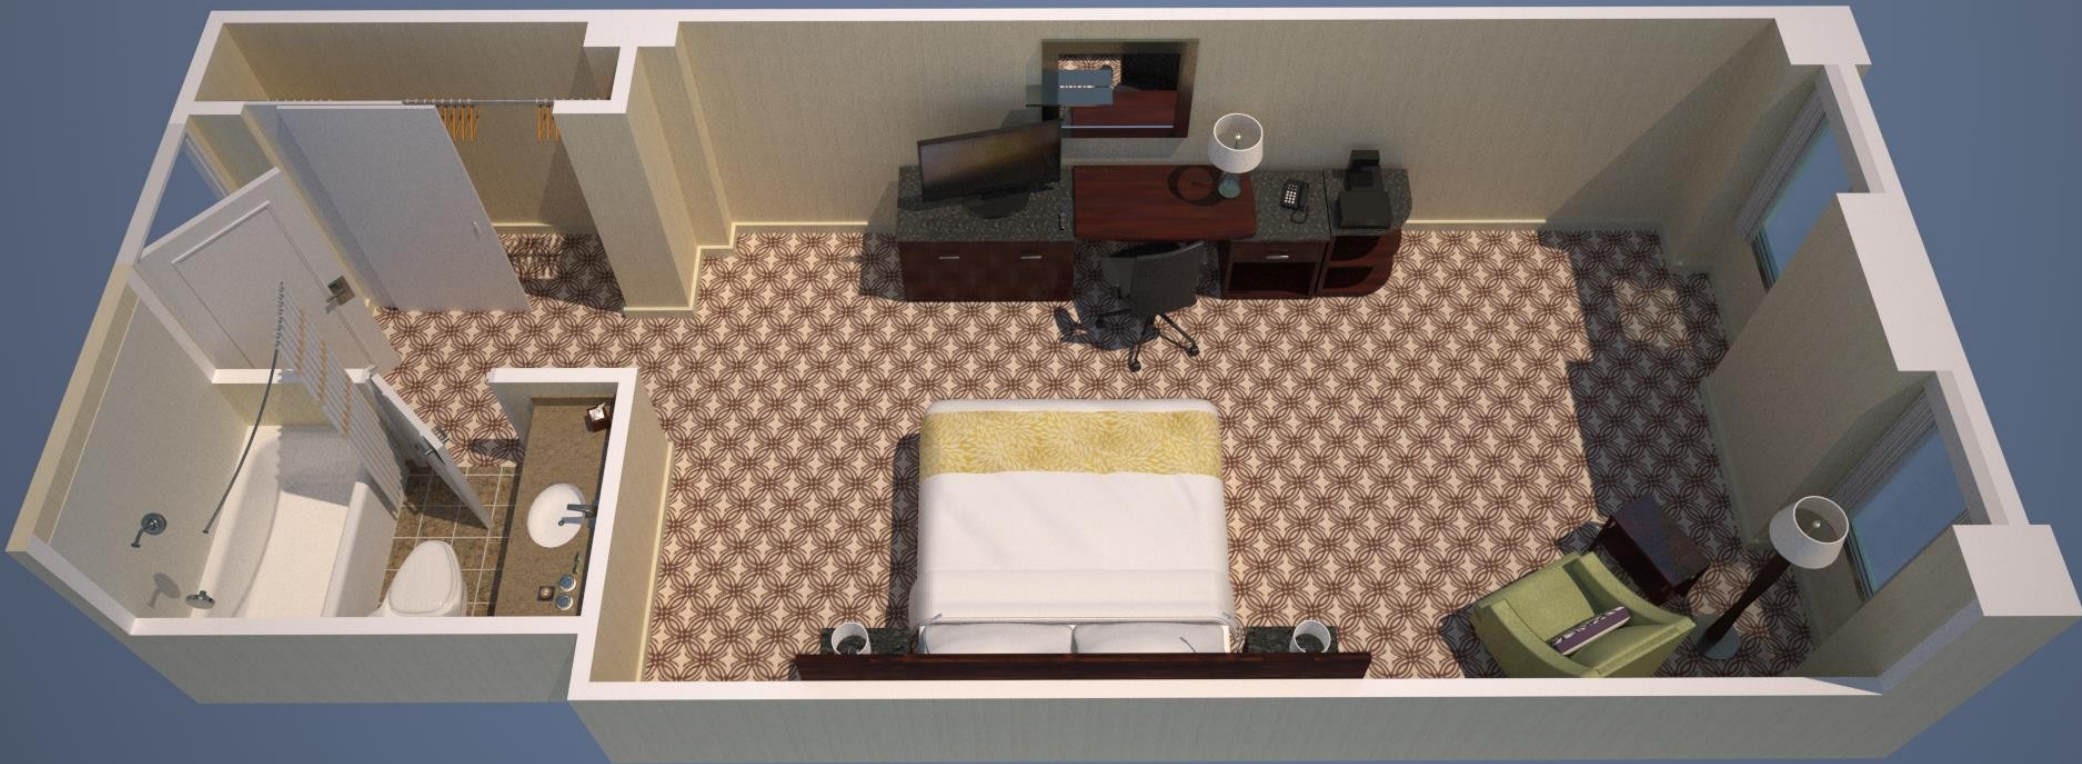

PITTSBURGH MARRIOTT CITY CENTER

Standard King Guestroom

112 WASHINGTON PLACE
PITTSBURGH, PA 15219

PITTSBURGH MARRIOTT CITY CENTER

1-412-471-4000
www.marriott.com/pitdt