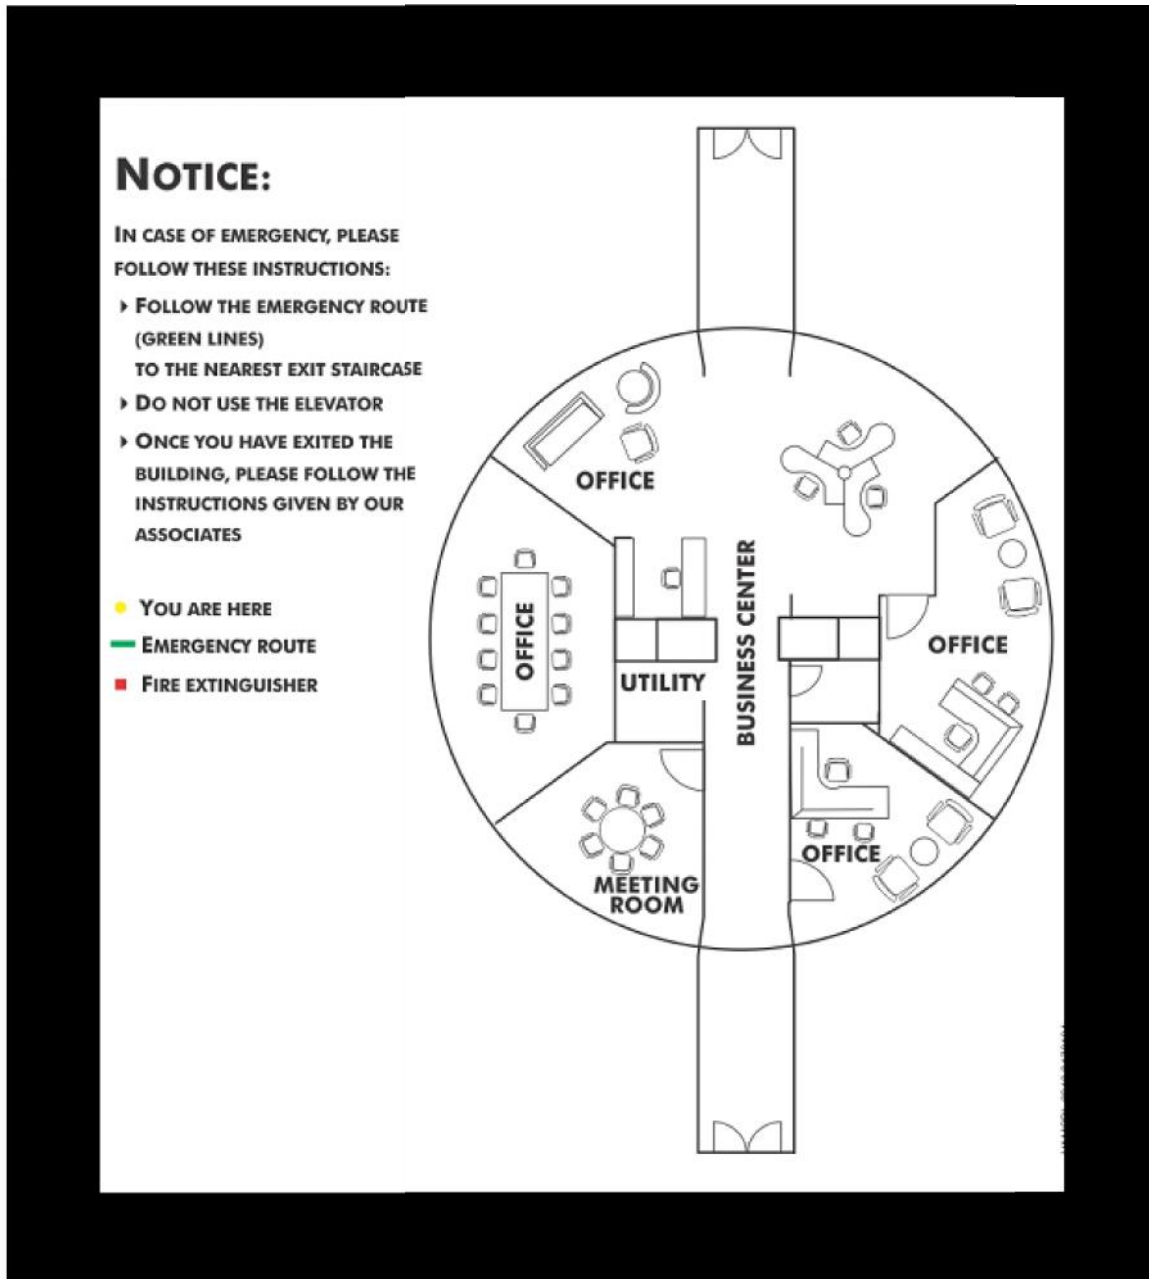

MEETING FACILITIES

- **Genesis Business center**
- **Boardroom**
- **Meeting rooms with natural daylight**
- **Serviced offices**
- **Registration/reception area**
- **Waiting area**
- **Coffee break area**
- **Work stations**
- **Secretarial services**

MARRIOTT
PUNE SUITES

81 Mundhwa, Koregaon Park Annex Pune-411036 , Maharashtra

MEETING ROOM FLOORPLANS

GENESIS BUSINESS CENTRE

MARRIOTT

PUNE SUITES 81 Mundhwa, Koregaon Park Annex Pune-411036 , Maharashtra

OAK ROOM

NOTICE:

IN CASE OF EMERGENCY, PLEASE FOLLOW THESE INSTRUCTIONS:

- ▶ FOLLOW THE EMERGENCY ROUTE (GREEN LINES) TO THE NEAREST EXIT STAIRCASE
- ▶ DO NOT USE THE ELEVATOR
- ▶ ONCE YOU HAVE EXITED THE BUILDING, PLEASE FOLLOW THE INSTRUCTIONS GIVEN BY OUR ASSOCIATES