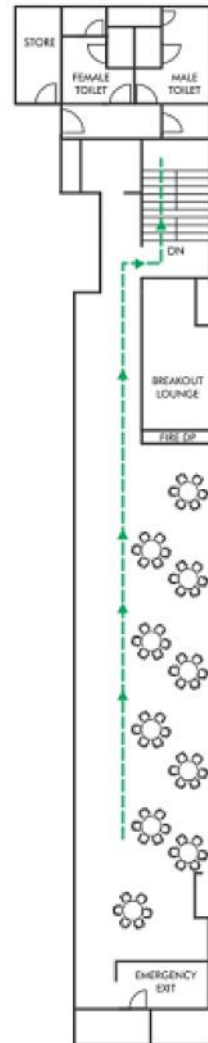

OAK ROOM

NOTICE:

IN CASE OF EMERGENCY, PLEASE FOLLOW THESE INSTRUCTIONS:

- FOLLOW THE EMERGENCY ROUTE (GREEN LINES) TO THE NEAREST EXIT STAIRCASE
- DO NOT USE THE ELEVATOR
- ONCE YOU HAVE EXITED THE BUILDING, PLEASE FOLLOW THE INSTRUCTIONS GIVEN BY OUR ASSOCIATES

- YOU ARE HERE
- EMERGENCY ROUTE
- FIRE EXTINGUISHER

MARRIOTT
PUNE SUITES

81 Mundhwa, Koregaon Park Annex Pune-411036, Maharashtra