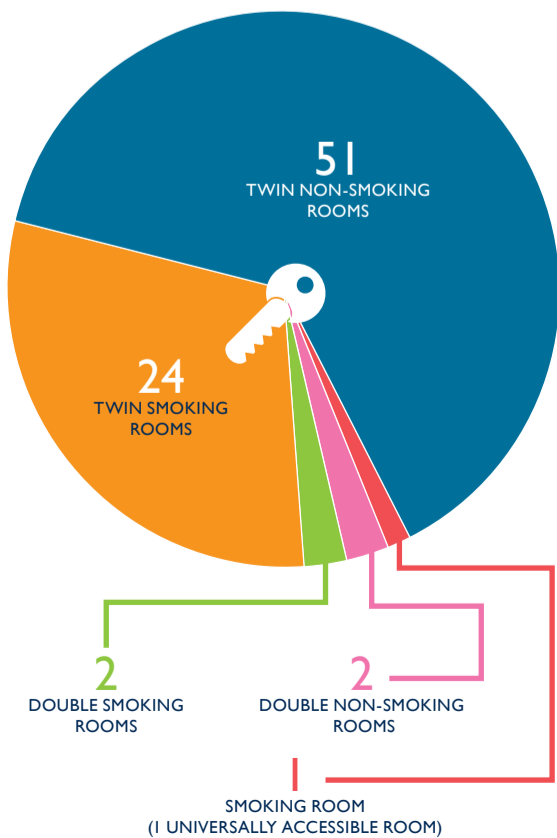

FACT SHEET

PROTEA HOTEL LANDMARK

NI Northbound, Polokwane 0699, South Africa
Tel: +27 (0) 15 225 8100
Fax: +27 (0) 15 225 8206
Email: res@phlandmark.co.za

LOCATION

POLOKWANE

DISTANCE FROM HOTEL

	8.2 KM POLOKWANE (PIETERSBURG)
	8.7 KM VIRGIN ACTIVE GYM
	8.7 KM PETER MOKABA SOCCER STADIUM
	9.1 KM POLOKWANE RAILWAY STATION
	9.2 KM POLOKWANE AIRSTRIP
	12.8 KM POLOKWANE INTERNATIONAL AIRPORT
	172 KM PLATJAN BORDER POST WITH BOTSWANA
	200 KM BEIT BRIDGE BORDER WITH ZIMBABWE
	249 KM PRETORIA
	319 KM O.R. TAMBO INTERNATIONAL AIRPORT

ROOMS

80
MODERN, UPMARKET BEDROOMS

IN-ROOM FACILITIES

- FREE WiFi
500MB PER DAY / PER ROOM
- EXECUTIVE WORK DESK
- INTERNATIONAL ADAPTORS
- LCD FLAT SCREEN & DSTV
- AIR CONDITIONED
- ELECTRONIC SAFE
- HAIRDRYER
- TEA & COFFEE MAKING-FACILITIES
- TELEPHONES
- EXTRA LENGTH BEDS
- BATHROOM AMENITIES
- WARDROBE & HANGERS AVAILABLE