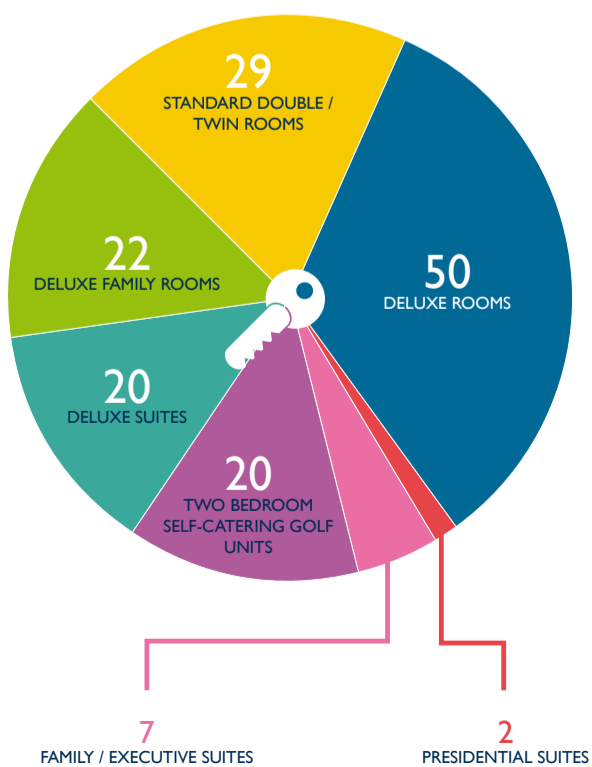

ROOMS

150 MODERN, UPMARKET BEDROOMS

IN-ROOM FACILITIES

- FREE WiFi
500MB PER DAY / PER ROOM
- EXECUTIVE WORK DESK
- AIR CONDITIONED
- ELECTRONIC SAFE
- LCD FLAT SCREEN & DSTV
- HAIRDRYER
- TEA & COFFEE MAKING-FACILITIES
- MINIBAR FRIDGE