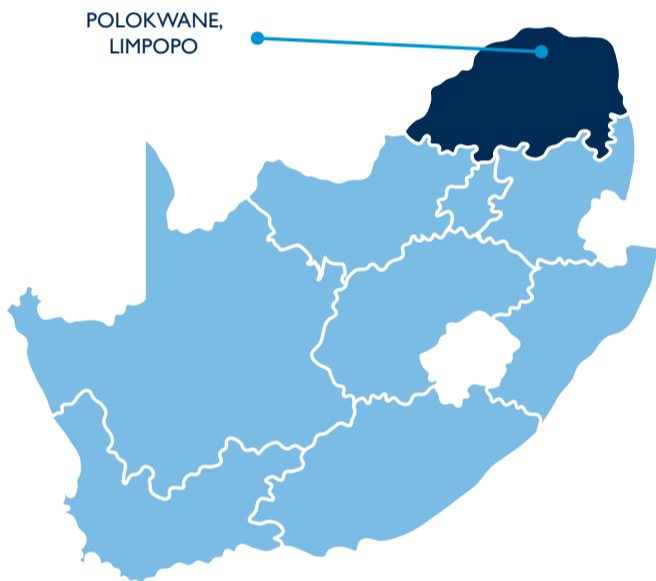

FACT SHEET

PROTEA HOTEL RANCH RESORT

Farm Hollandsdrift, 25 km South of Polokwane, on NI/R101,
Limpopo 0699, South Africa
P.O. Box 77, Polokwane 0700, South Africa
Tel: +27 (0) 15 290 5000
Fax: +27 (0) 15 290 5050
Email: reservations@theranch.co.za
proteahotels.com/ranchresort

LOCATION

DISTANCE FROM HOTEL

	30 KM POLOKWANE INTERNATIONAL AIRPORT
	222 KM GOBLERSBRUG BOTSWANA BORDER
	233 KM KRUGER NATIONAL PARK
	245 KM ZIMBABWE BEIT BRIDGE BORDER
	280 KM O.R. TAMBO INTERNATIONAL AIRPORT