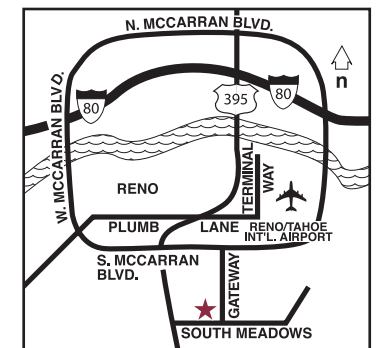

Feel Welcome in the Biggest Little City in the World.

Located just 10 minutes from Reno Tahoe Airport and near the Reno-Sparks Convention Center, the Residence Inn by Marriott[®] Reno offers an ideal location. Interstate 580 takes you to downtown in 20 minutes and Lake Tahoe in 40 minutes. Enjoy a day of shopping at the nearby Sierra Summit Shopping Center or skiing at Mt. Rose. Enjoy a free hot breakfast buffet in the morning and join us at one of our weekly socials at night. Get away from it all in your extended-stay suite, where you can enjoy all the comforts of home and make yourself a meal in the fully equipped kitchen with full-sized appliances. Separate living and sleeping areas give you plenty of room to entertain guests or colleagues and the large well-lit desk and free high-speed Internet access keep you productive.

Attractions

7 World-Class Ski Areas within a 1-hour drive • Carson City - State Capitol • Lake Tahoe • Meadowood Mall • Reno-Sparks Convention Center • Sierra Summit Mall • Truckee River Walk – Shopping, Movie, Relax • University of Nevada-Reno • Victorian Square Shops • Virginia City (Historical Mining Town) • Championship Golf Courses • Terry Wells Discovery Museum

Local Companies

Intuit • Microsoft • Renown • International Gaming Technology (IGT) • Abaris • E P Minerals Industrial • Miller Heiman • Employers • Bally Technology

Directions

From Reno Airport (RNO): Exit airport to freeway. Take 580 South to Exit 60, South Meadows Parkway. Turn left on South Meadows Parkway. Turn left on Gateway.