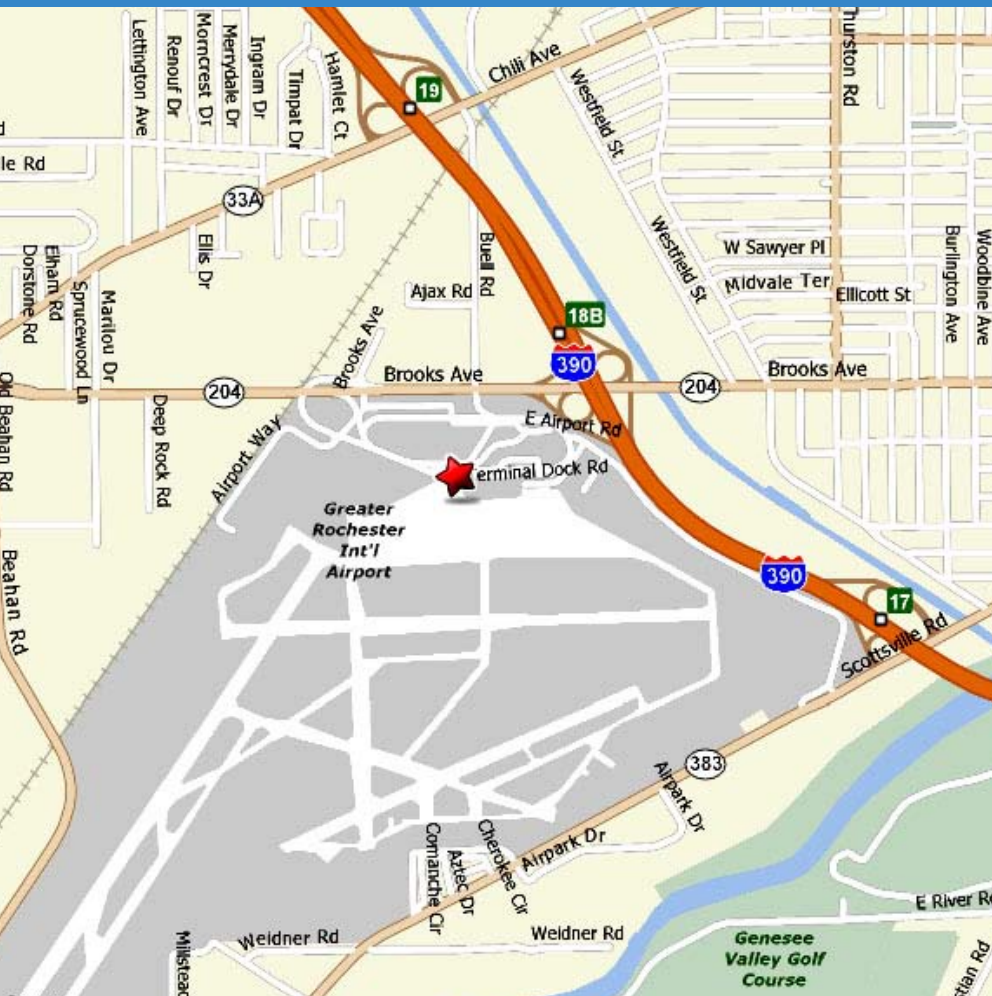

# Maps & Directions

1200 Brooks Avenue - Rochester, NY 14624  
Phone: 585.529.5000 - Fax: 585.529.5011

**From I-90/New York State Thruway:**  
Follow Exit 46 to I-390 North, Exit 18B/Brooks Avenue West. Follow signs into airport. Proceed through lower (arrival) level, hotel is on the left.

**From I-390 South:** Exit 18B/Brooks Avenue West. Follow signs into airport. Proceed through lower (arrival) level, hotel is on the left.

**From I-590 South:** I-590 South becomes I-390 North, Exit 18B/Brooks Avenue West. Follow signs into airport. Proceed through lower (arrival) level, hotel is on the left.

**From I-490 West:** Merge onto I-590 South via Exit 21. I-590 South becomes I-390 North, Exit 18B/Brooks Avenue West. Follow signs into airport. Proceed through lower (arrival) level, hotel is on the left.

For additional directions, please contact us directly - 585.529.5000.