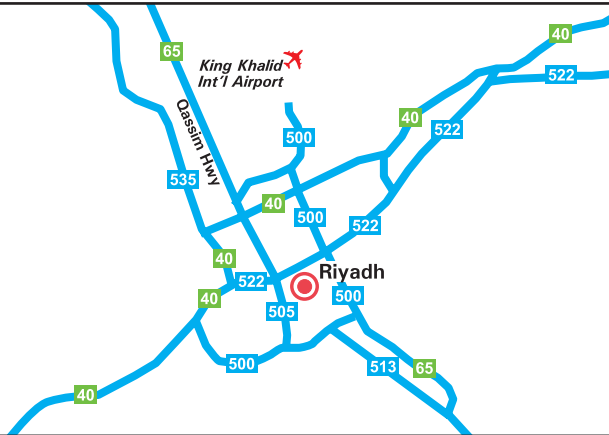

Riyadh Marriott Hotel
 Al Ma'ather Street
 Riyadh, 11464 Saudi Arabia
 Phone: 966 11 4779300
 Fax: 966 11 4779089

www.riyadhmarriott.com

By Air

King Khalid International Airport - RUH - is located 35 kilometers (22 miles) north of Riyadh. 30 Minutes from Riyadh Marriott Hotel with an easy Access to & from.

Driving Directions:

From the airport take the highway going to Al Kharj Road and then take Exit 13 B - City Center. Then get to Al Ma'ather Street and this will lead you to the Hotel.

Location:

Riyadh Marriott is conveniently located in the heart of Riyadh's corporate, financial & governmental sectors. It is just few minutes drive from city's major shopping malls & downtown, 15 Minutes drive from the Exhibition Center & Diplomatic Quarter.