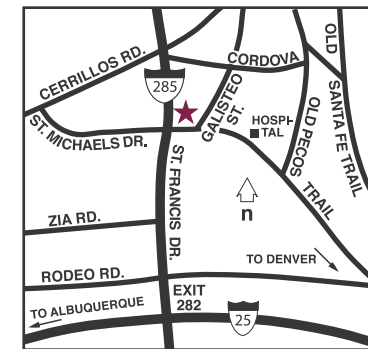

### Directions

From Sante Fe Municipal Airport (SAF): Turn right on Airport Rd. Continue to Cerrillos Rd. and turn left. Travel 3 miles and turn left on St. Michael's Dr. Turn left on Galisteo St. The hotel is on the left.